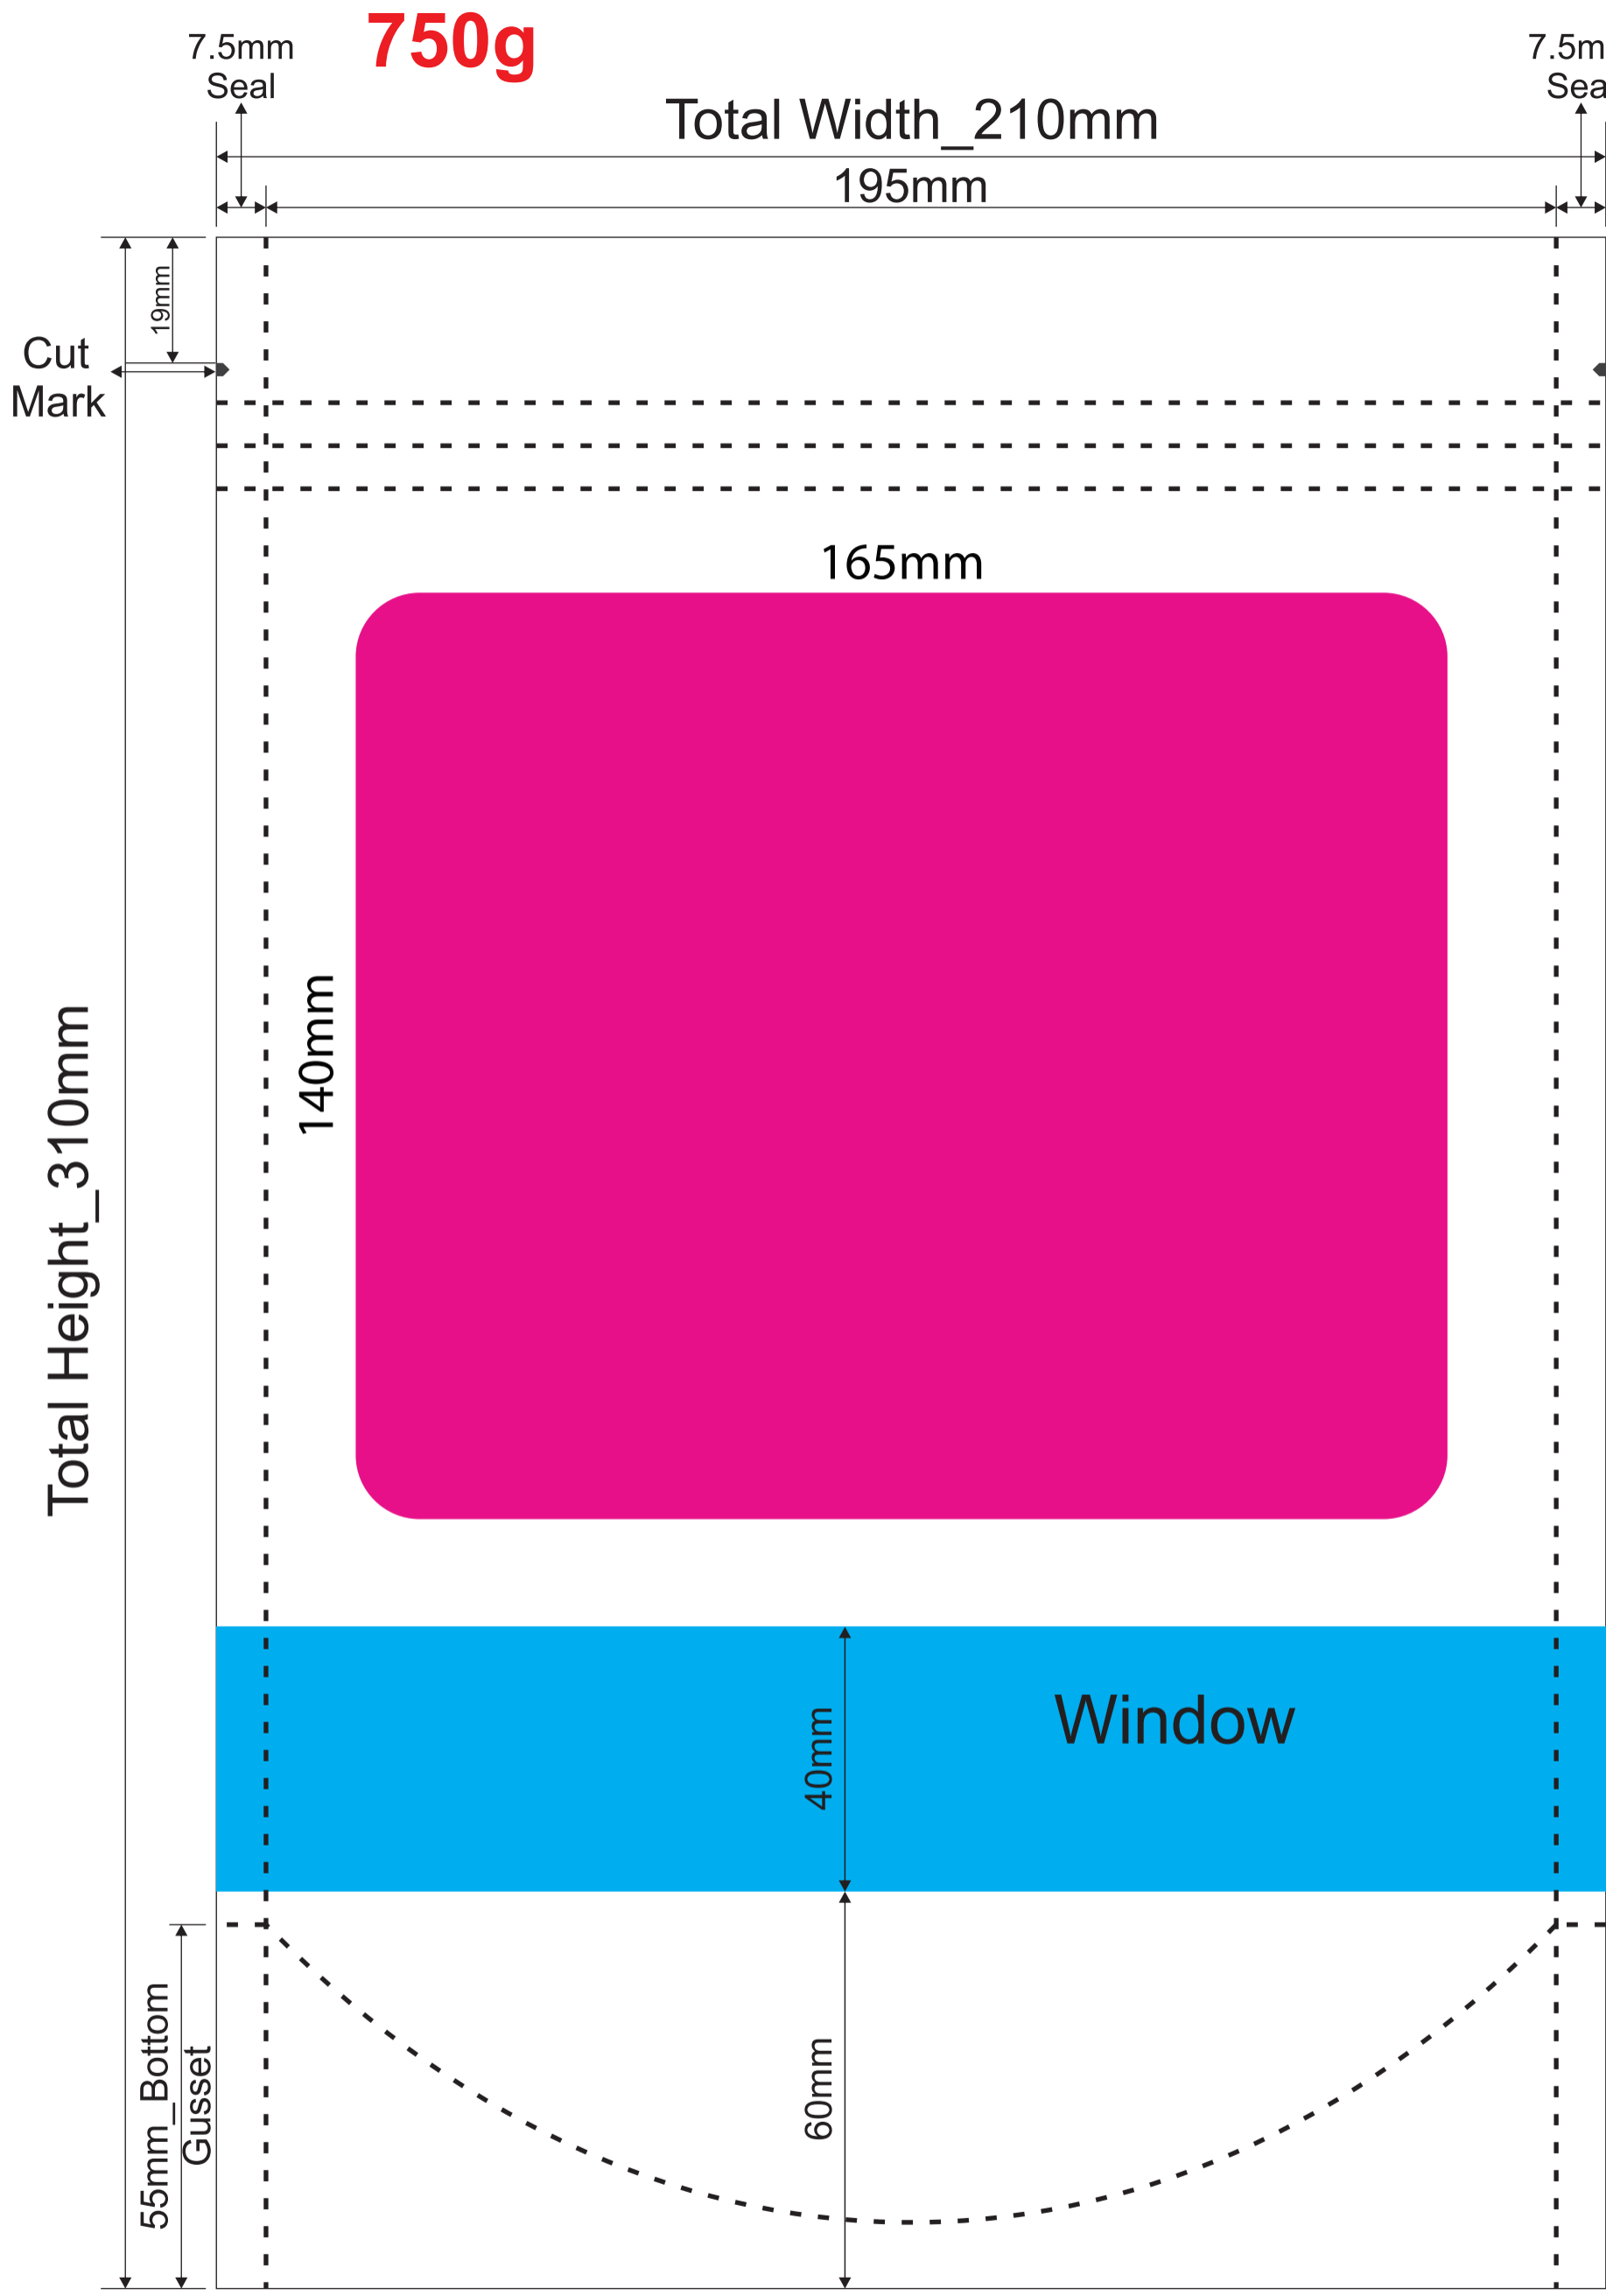

**750g**

Label Size:- 165mm x 140mm  
Round Edge