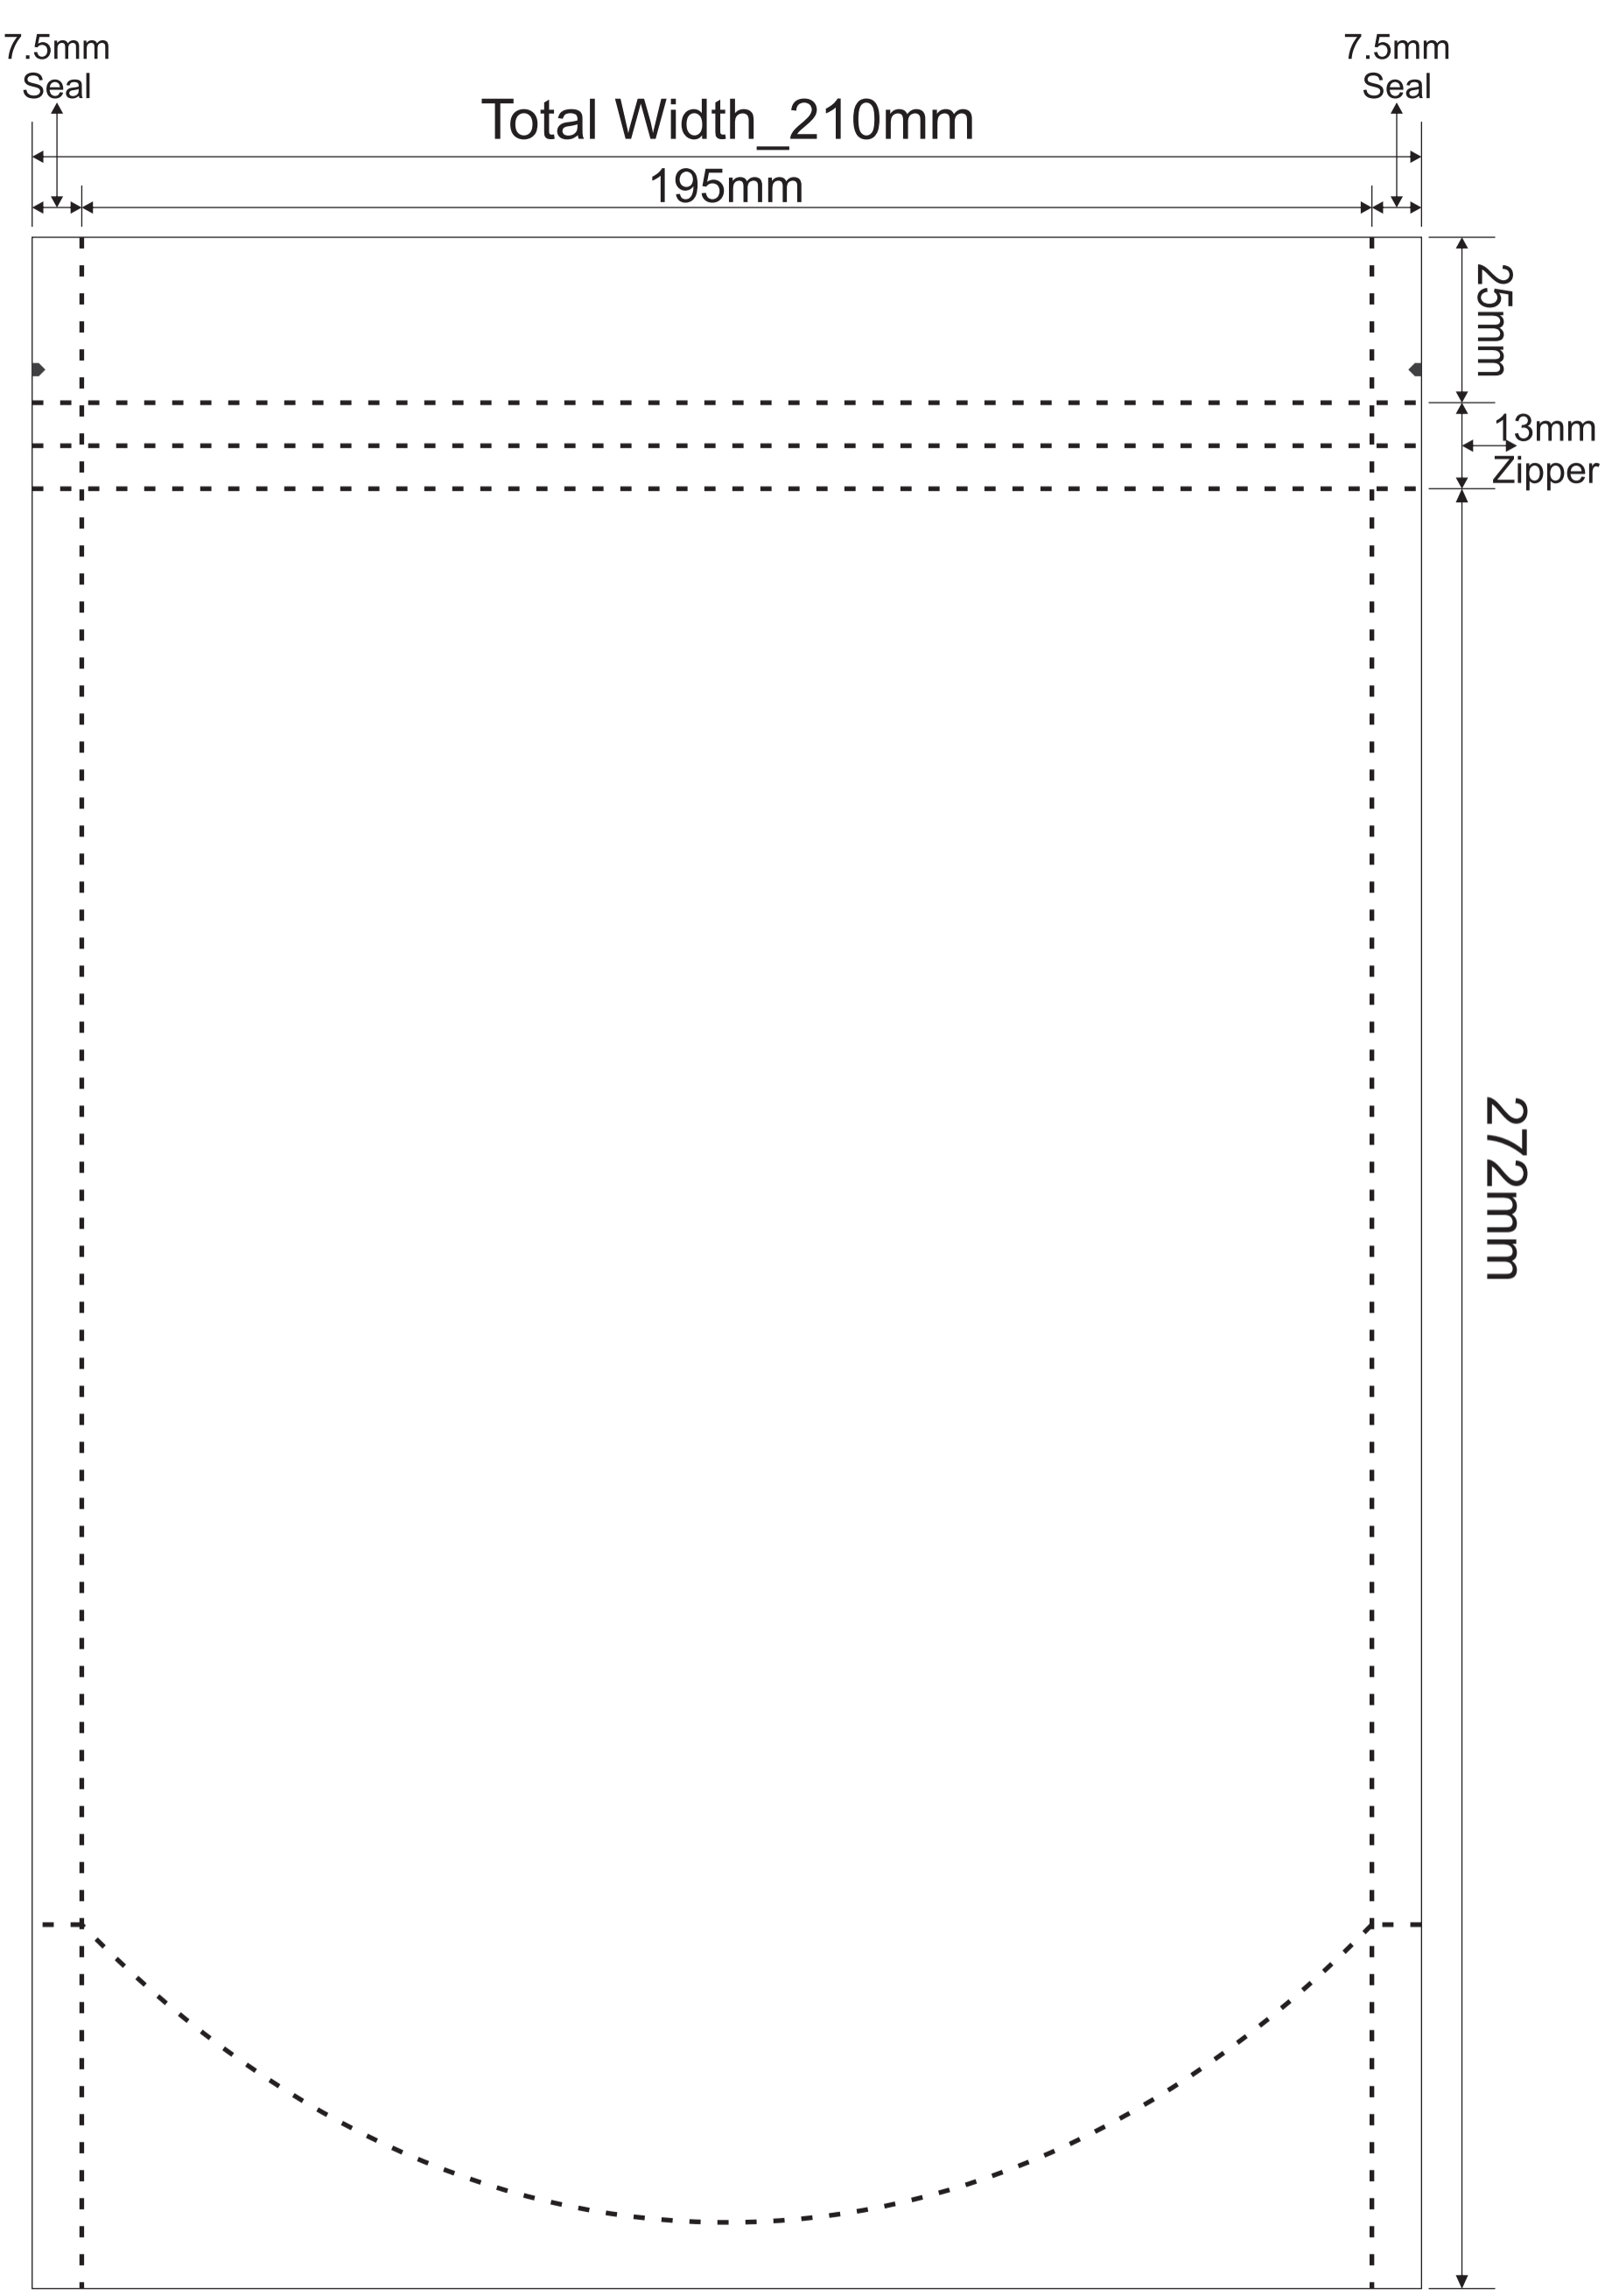

**750g**

Label Size:- 165mm x 140mm  
Round Edge