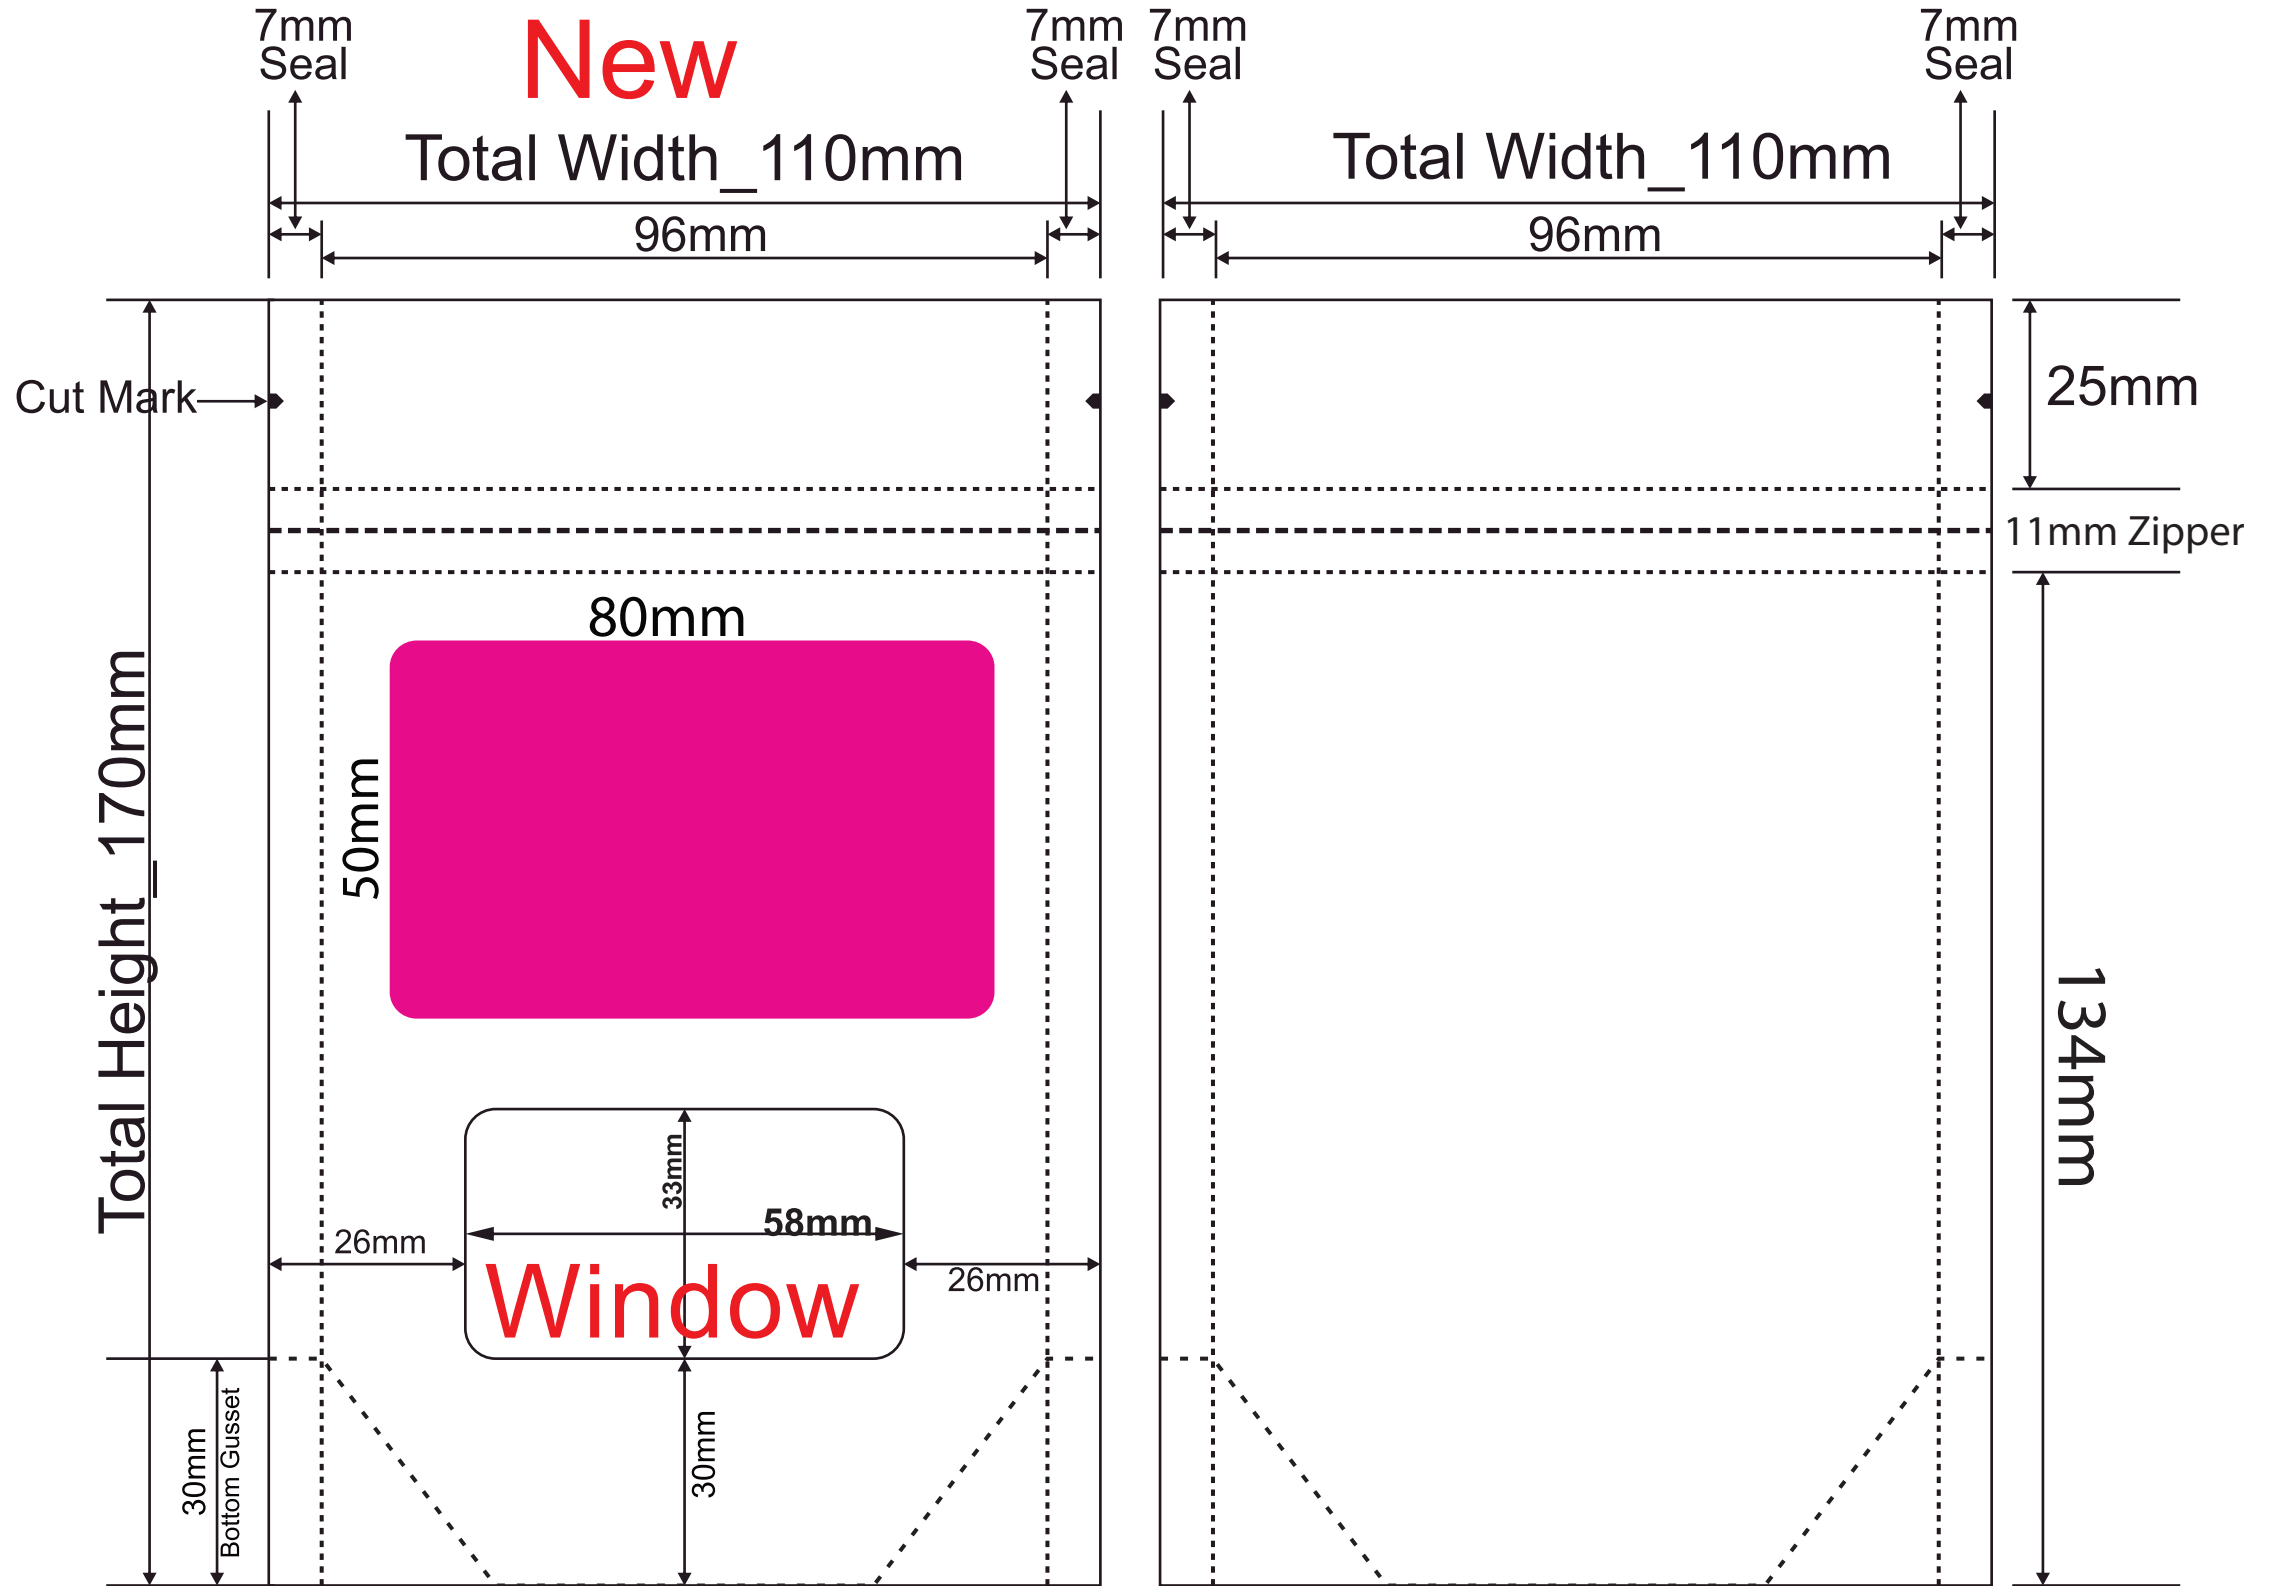

# SUP\_70g

New

Total Width\_110mm

96mm

Total Width\_110mm

96mm

7mm Seal

7mm Seal

7mm Seal

7mm Seal

Cut Mark

25mm

11mm Zipper

80mm

50mm

134mm

Window

26mm

33mm

58mm

26mm

30mm Bottom Gusset

30mm

Label Size:- 80mm x 50mm  
Round Edge