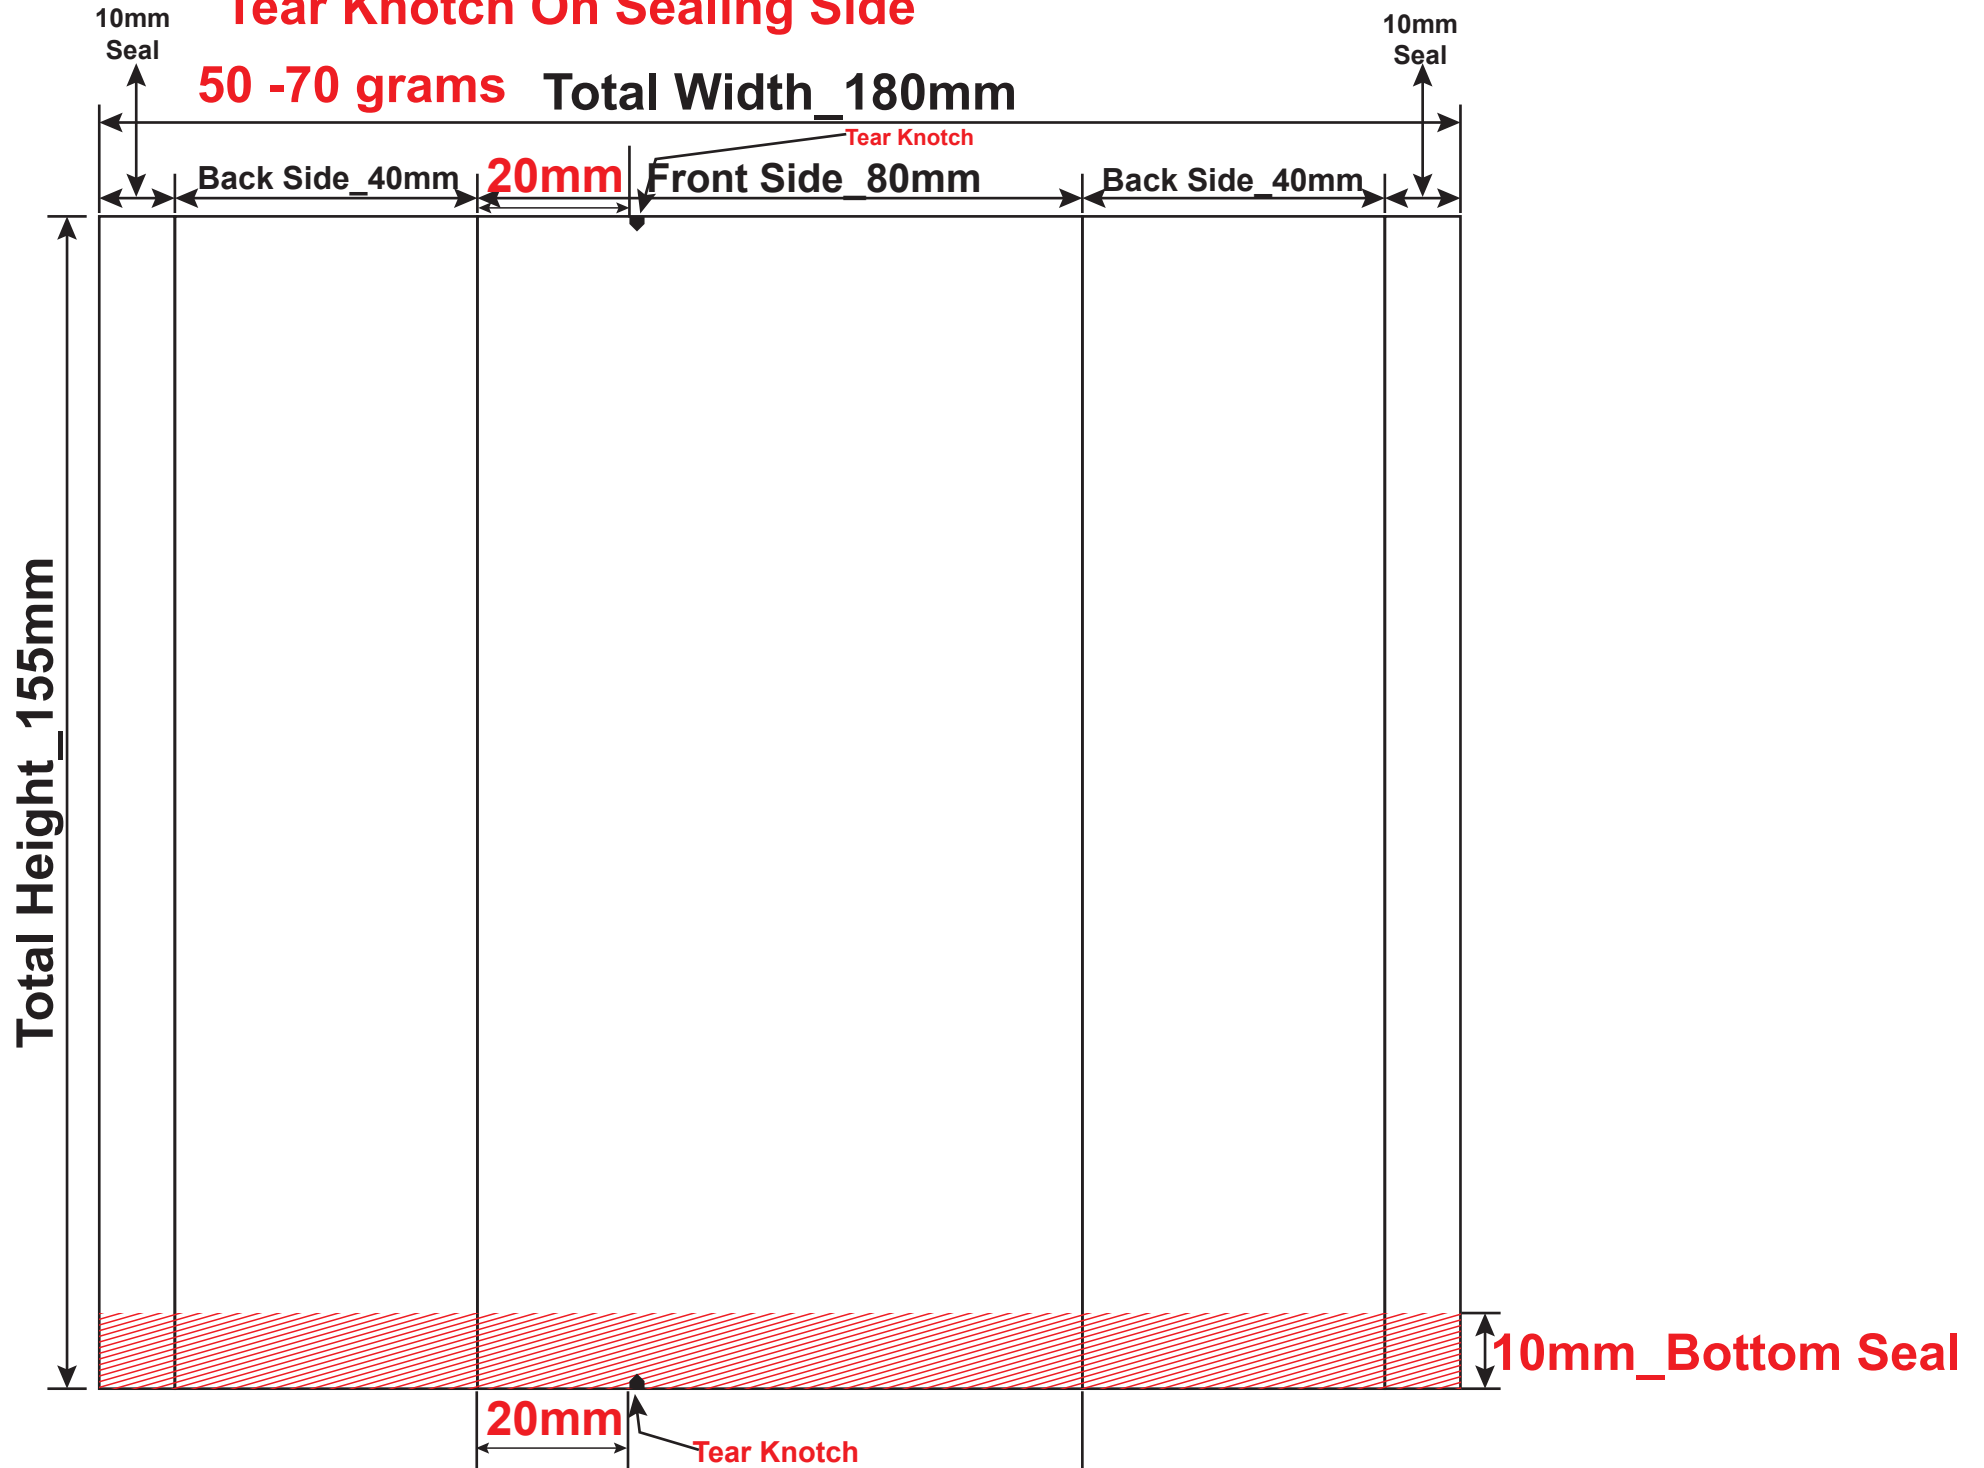

**Energy Bar Packaging, Granola Bars Packaging
Non Printed Brown Kraft Paper Central Seal Bags.
Tear Knotch On Sealing Side**

material: 60 GSM brown kraft paper / 12 mic metalized pet / 60 mic PE