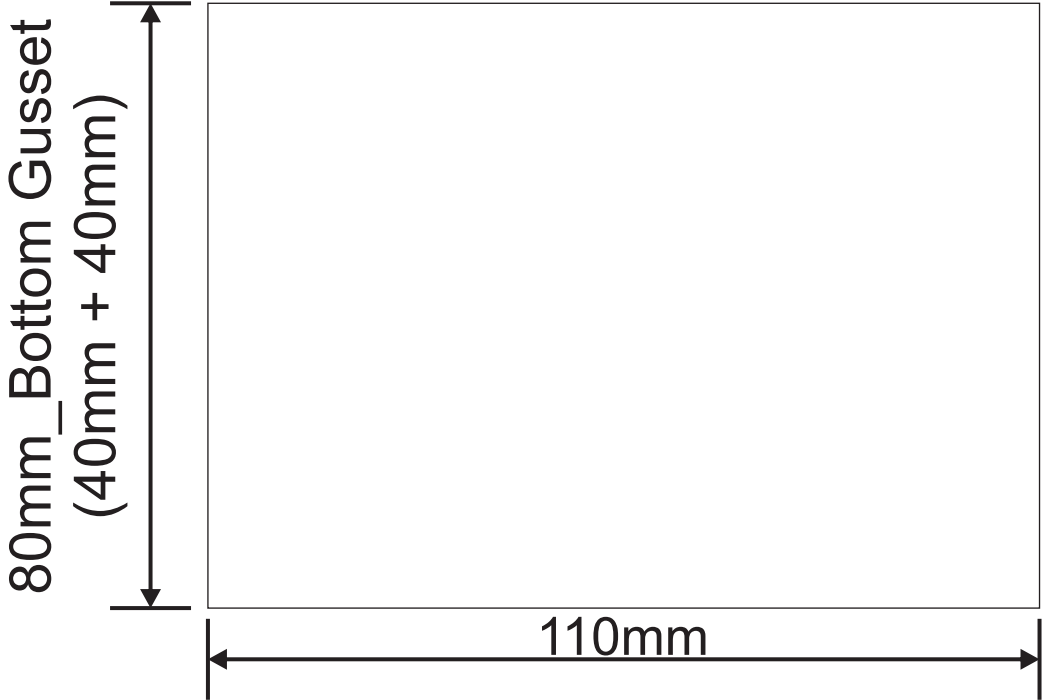

500g Flat bottom Without zipper Without Valve Dieline

Total Width 408mm

Label Size: 80mm x 170mm
Round Edge