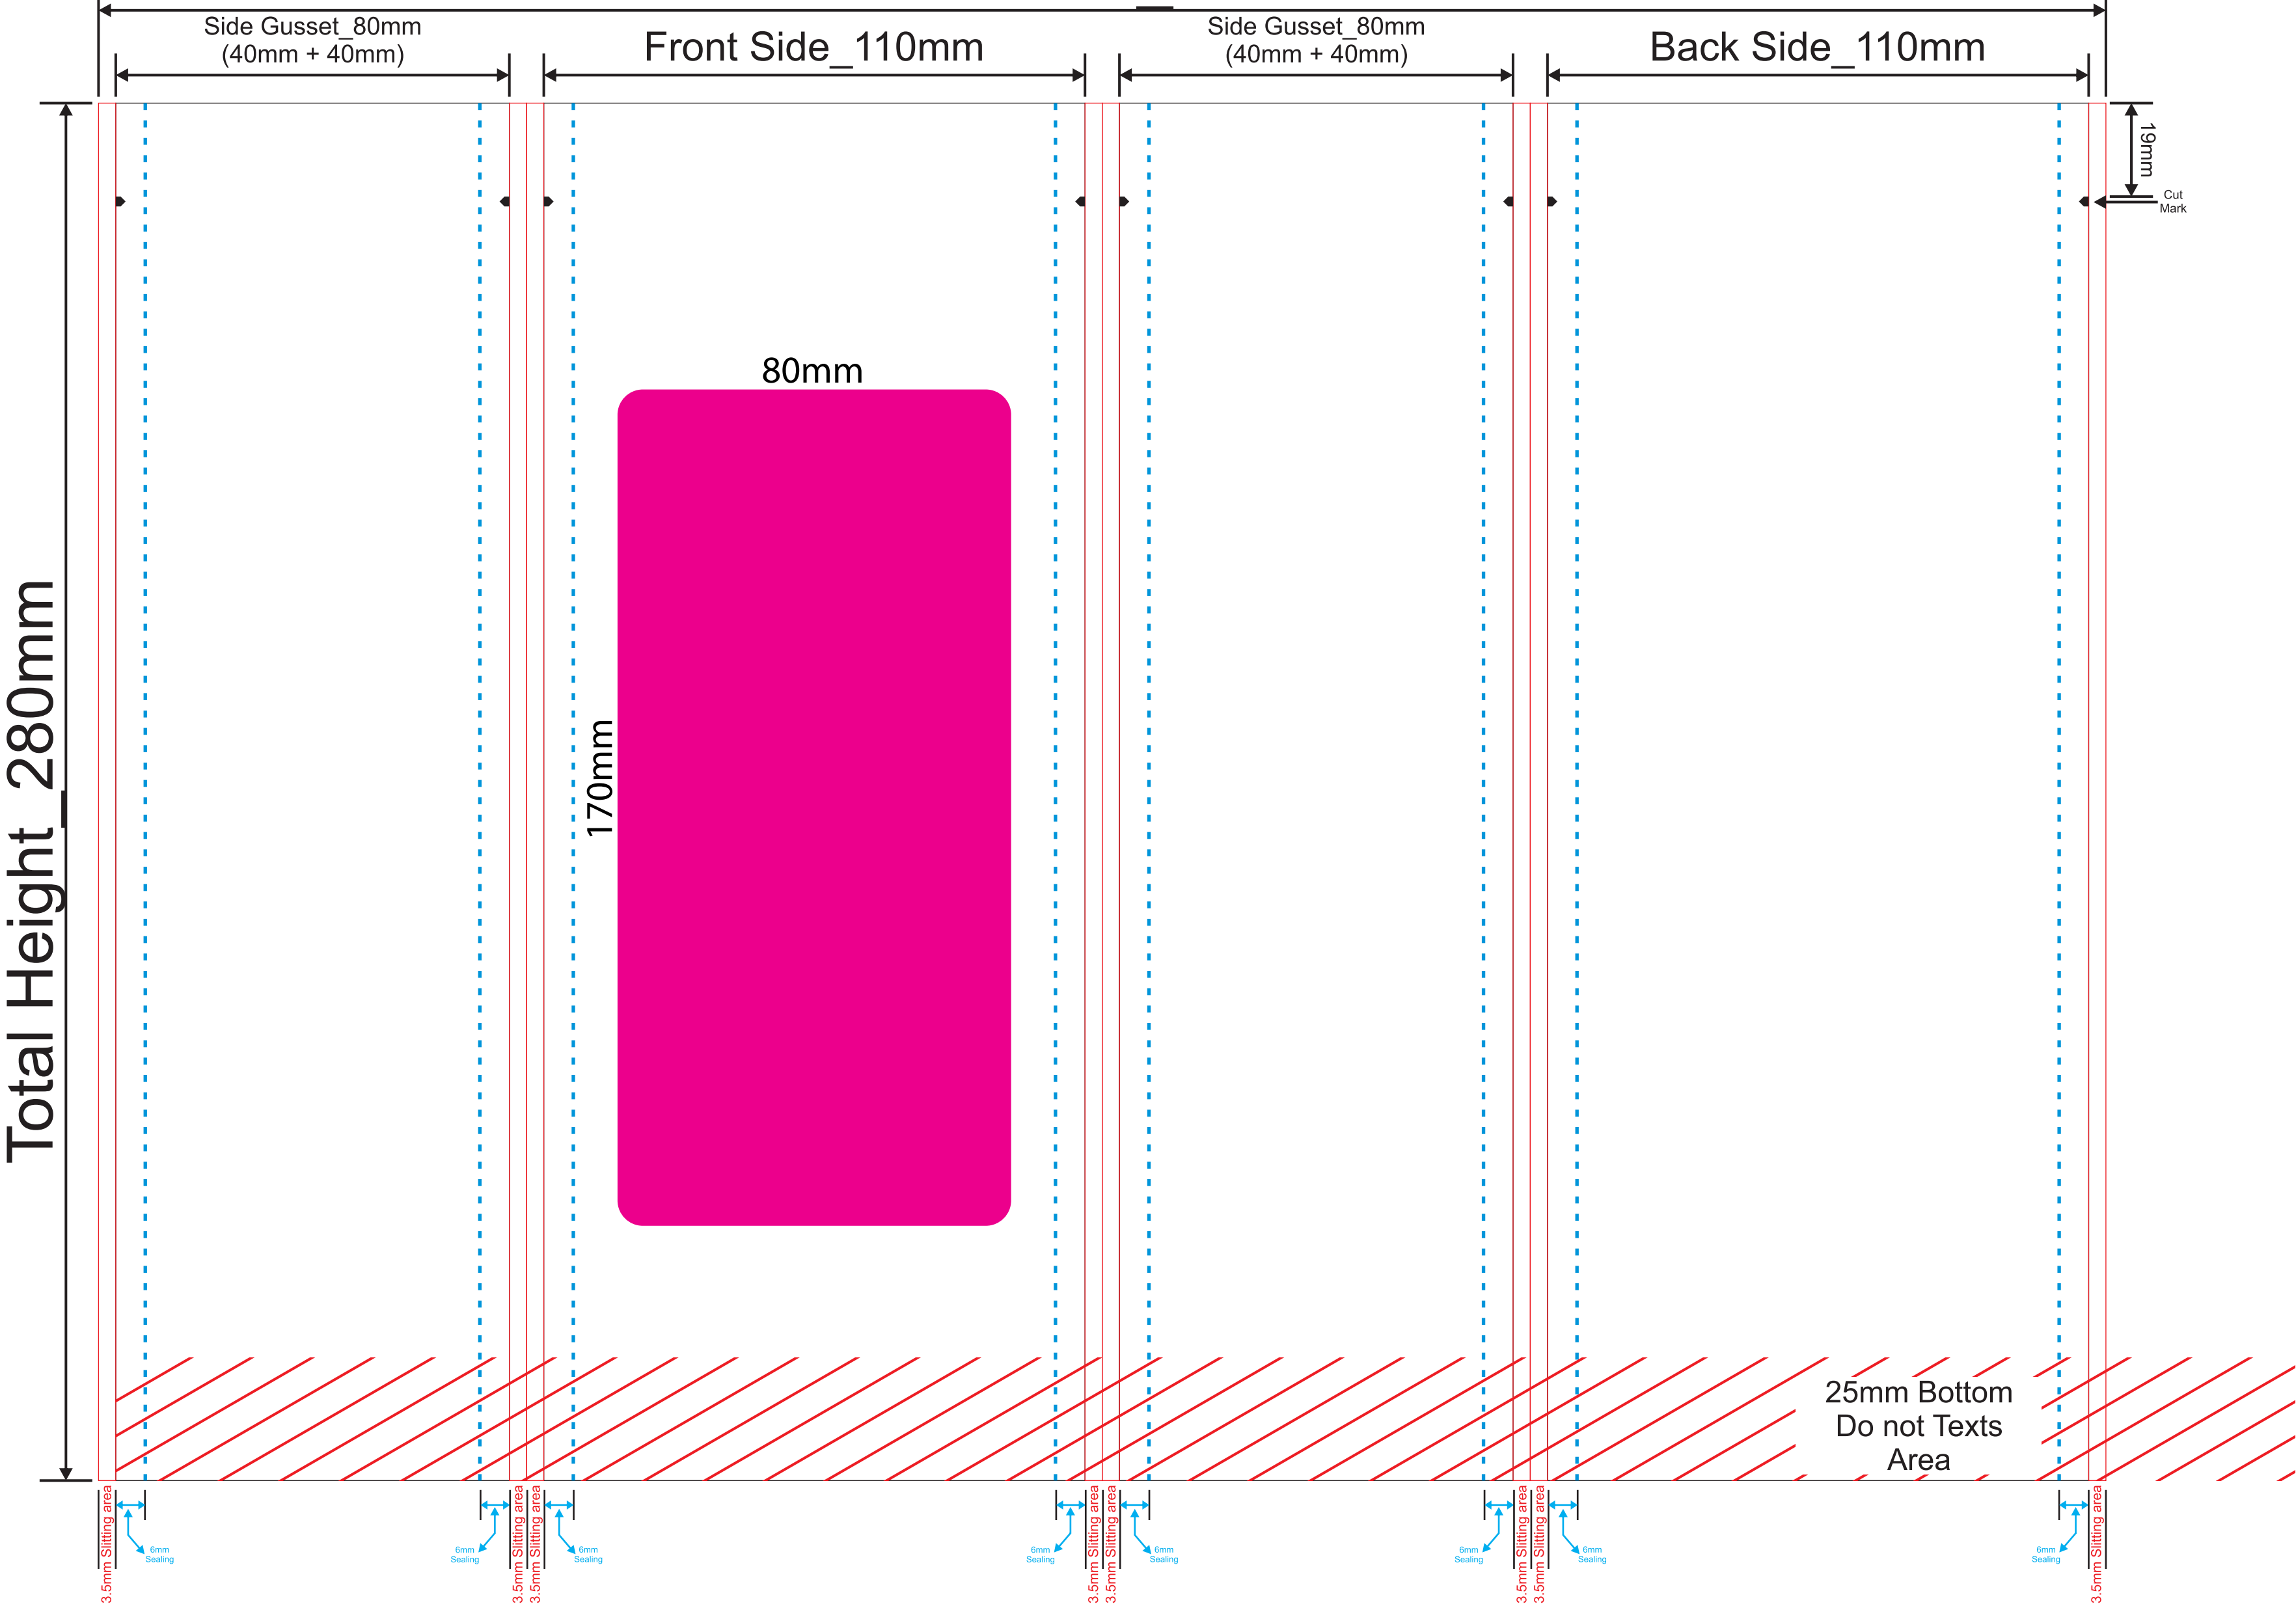

500g Flat bottom Without zipper Without Valve Dieline

Total Width 408mm

Label Size: 80mm x 170mm
Round Edge