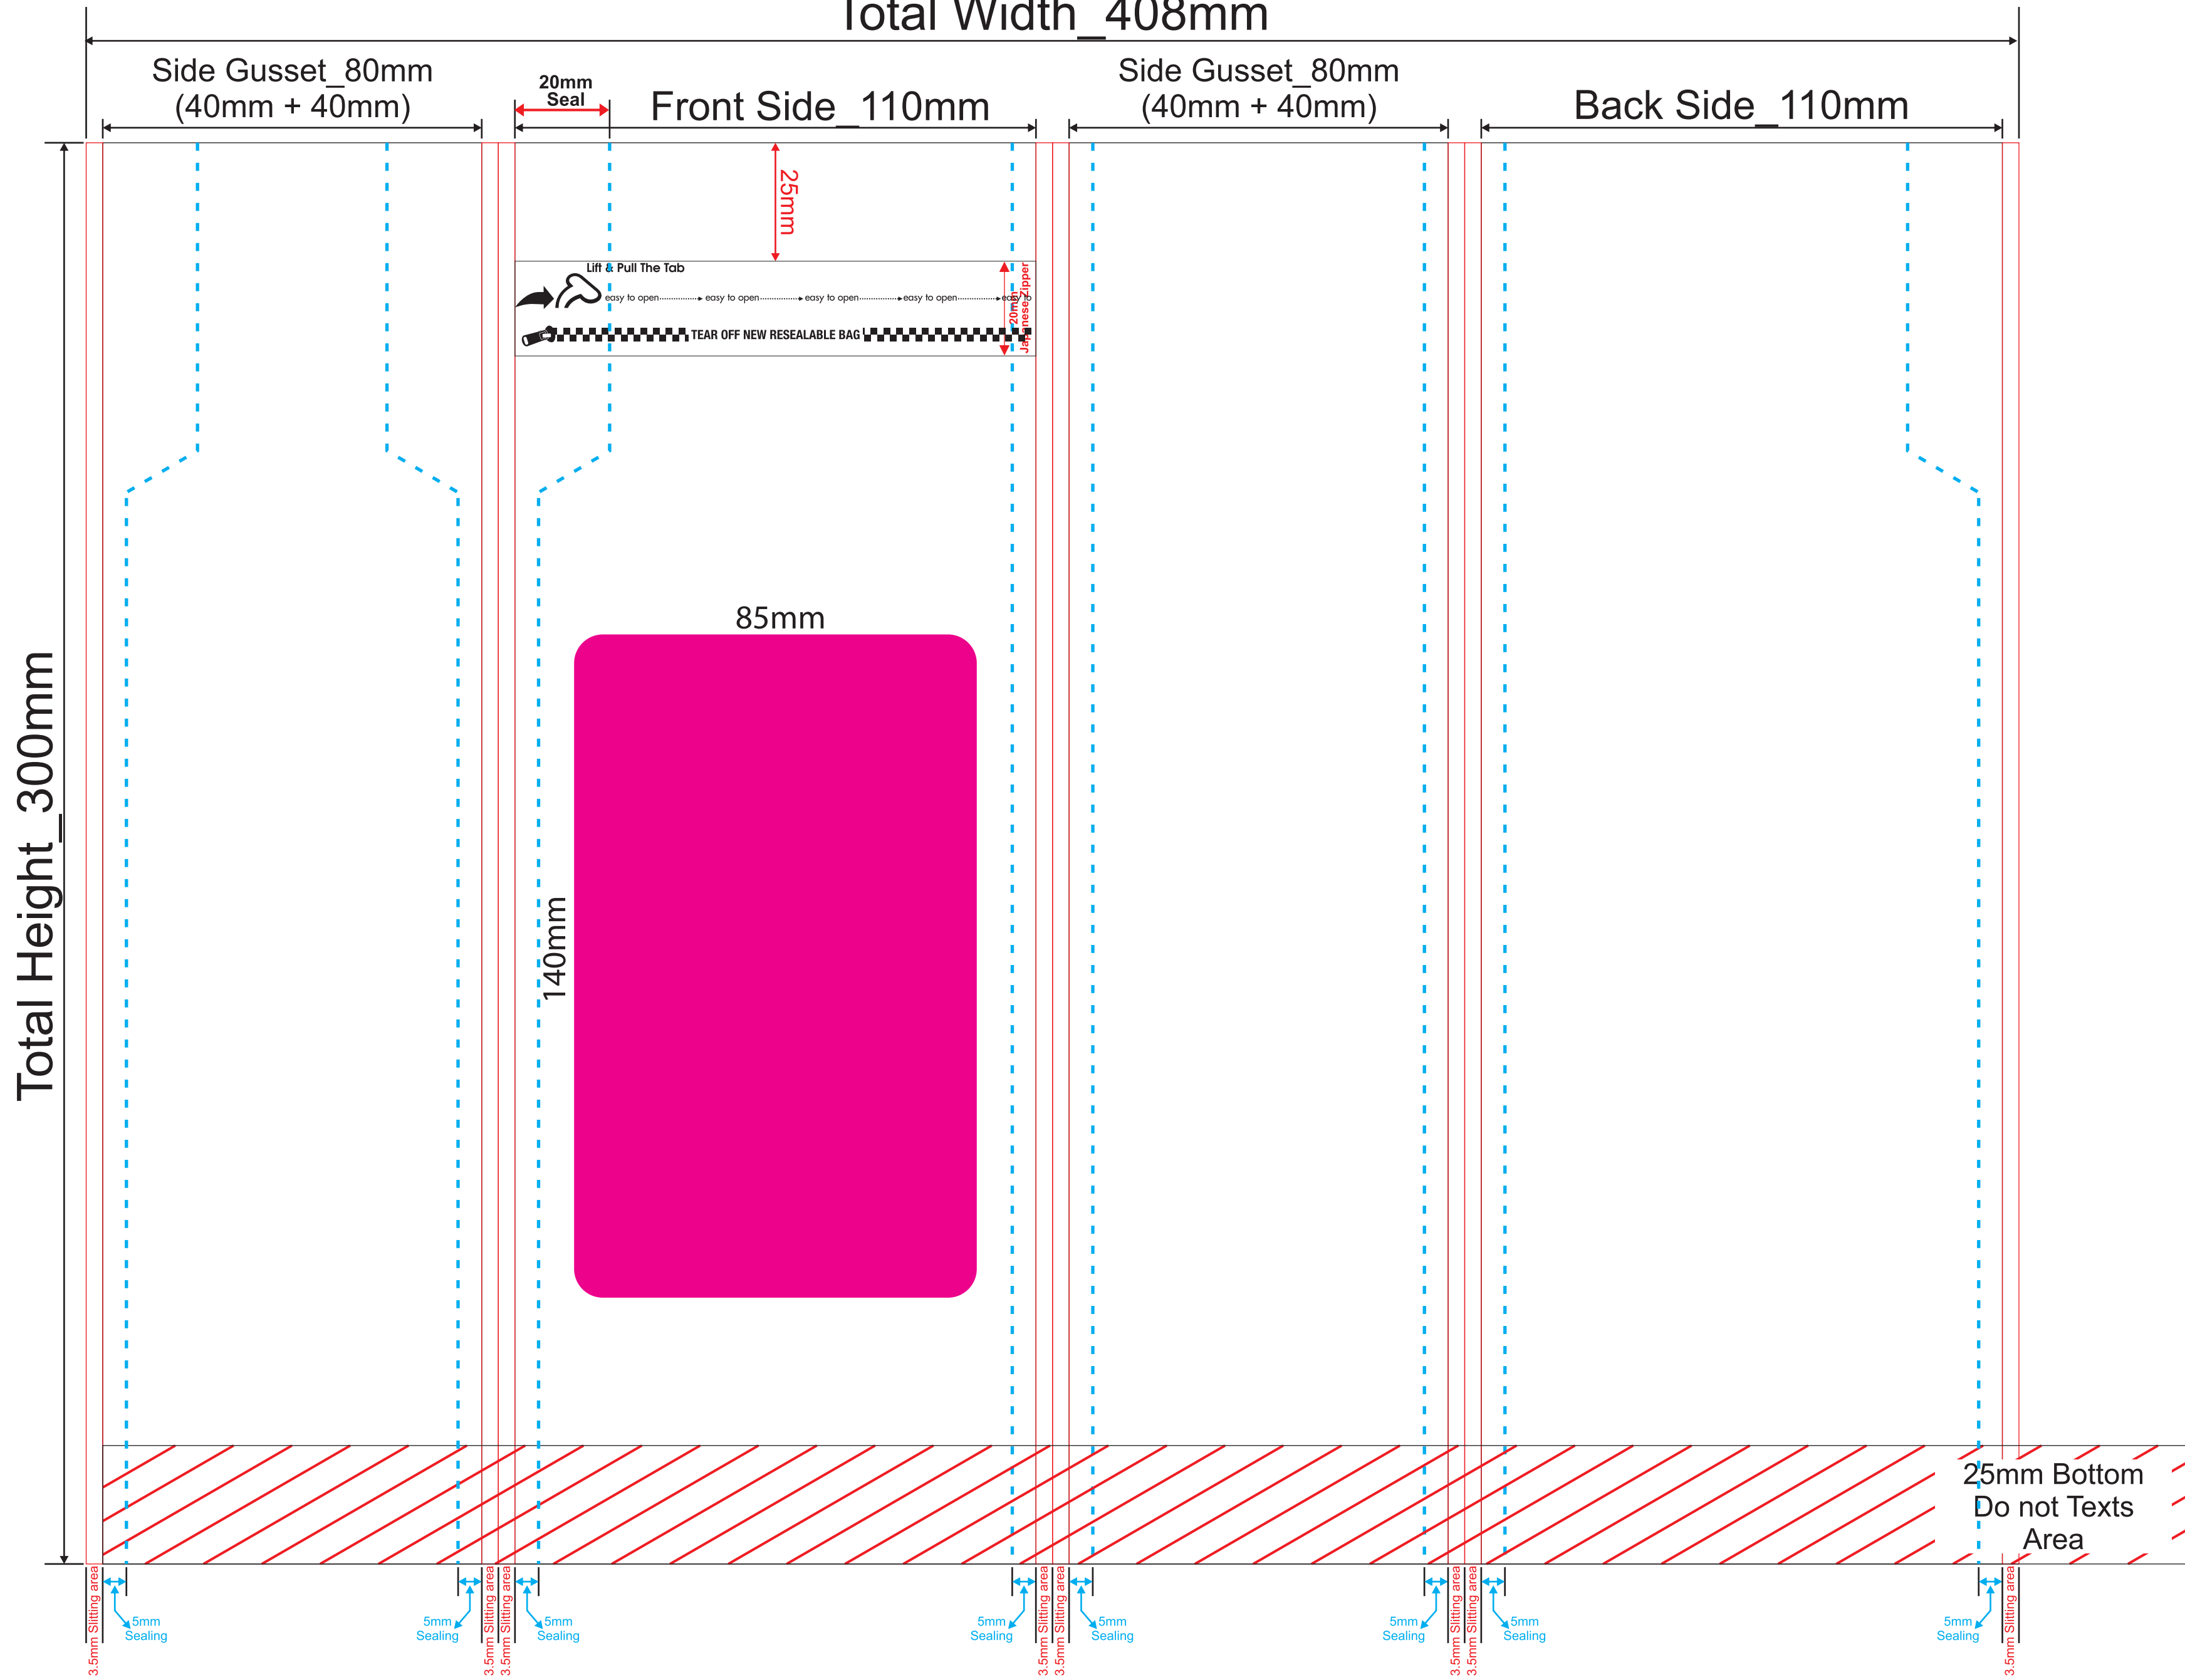

500g (16oz) Flat Bottom With Tear Off Zipper Die-line

Total Width 408mm

Label Size:- 85mm x 140mm
Round Edge