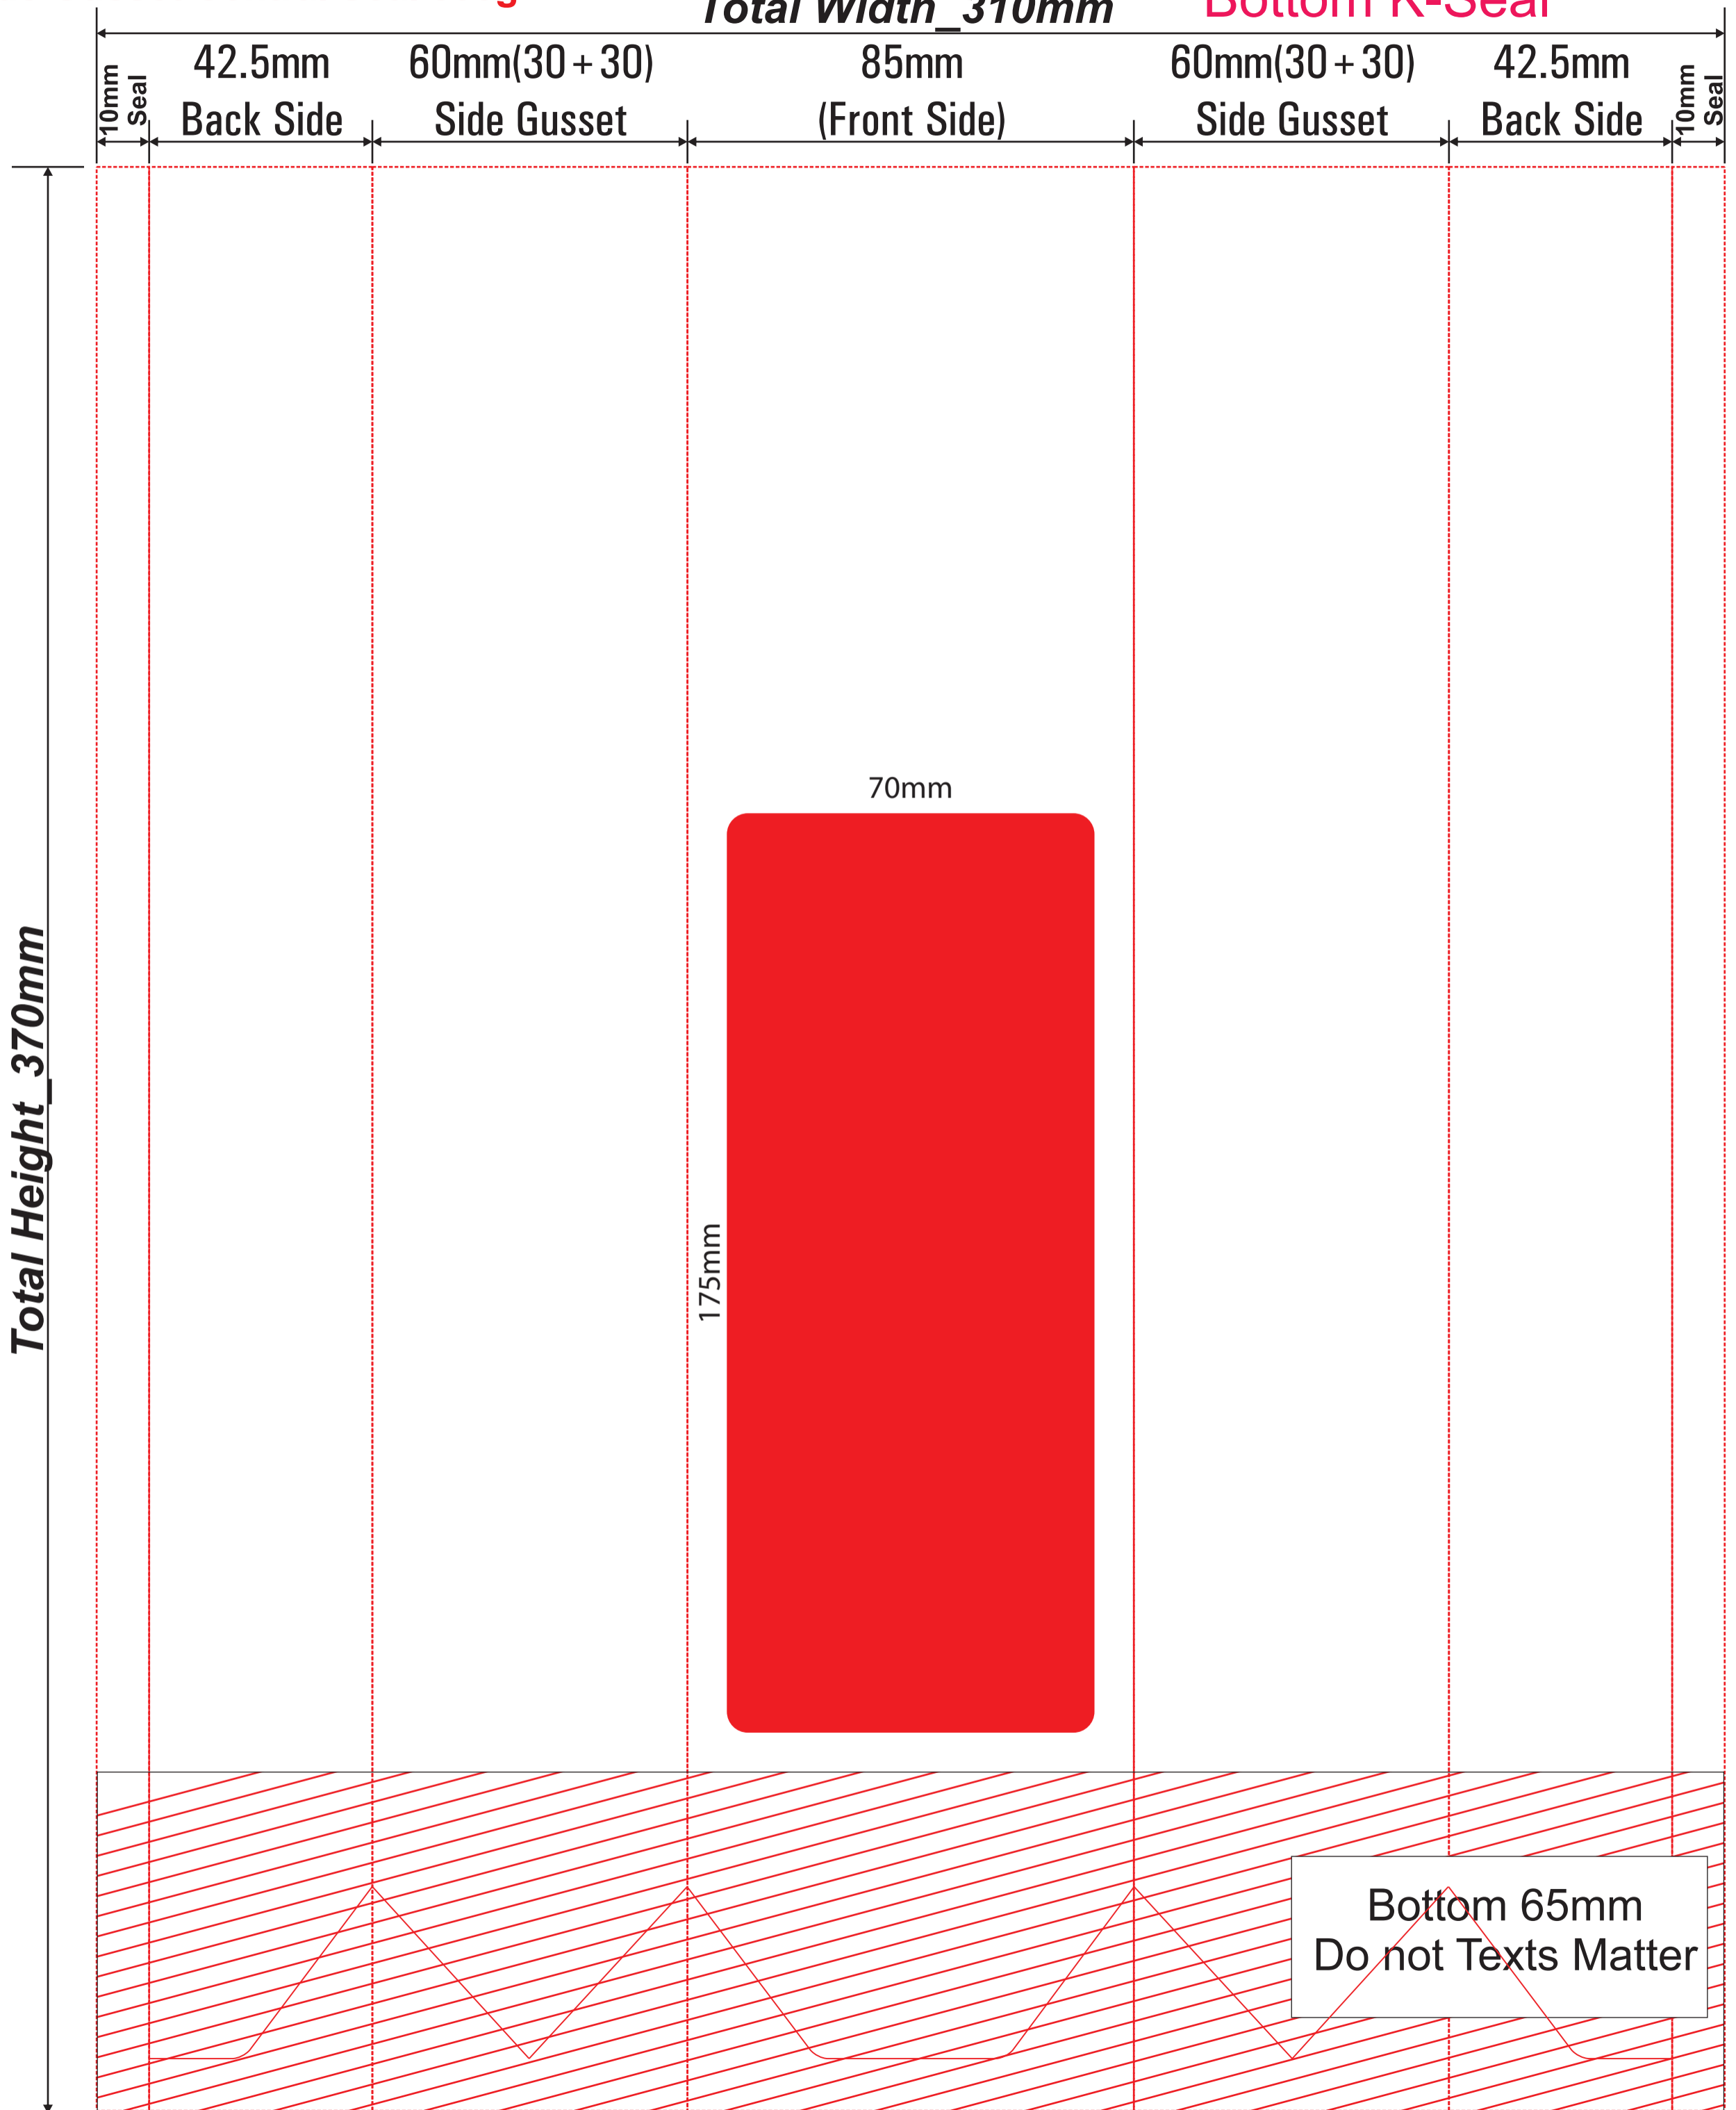

Side Gusset Central Seal 500g

Total Width_ 310mm

Bottom K-Seal

Total Height_ 370mm

10mm Seal

42.5mm Back Side

60mm(30+30) Side Gusset

85mm (Front Side)

60mm(30+30) Side Gusset

42.5mm Back Side

10mm Seal

70mm

175mm

Bottom 65mm
Do not Texts Matter