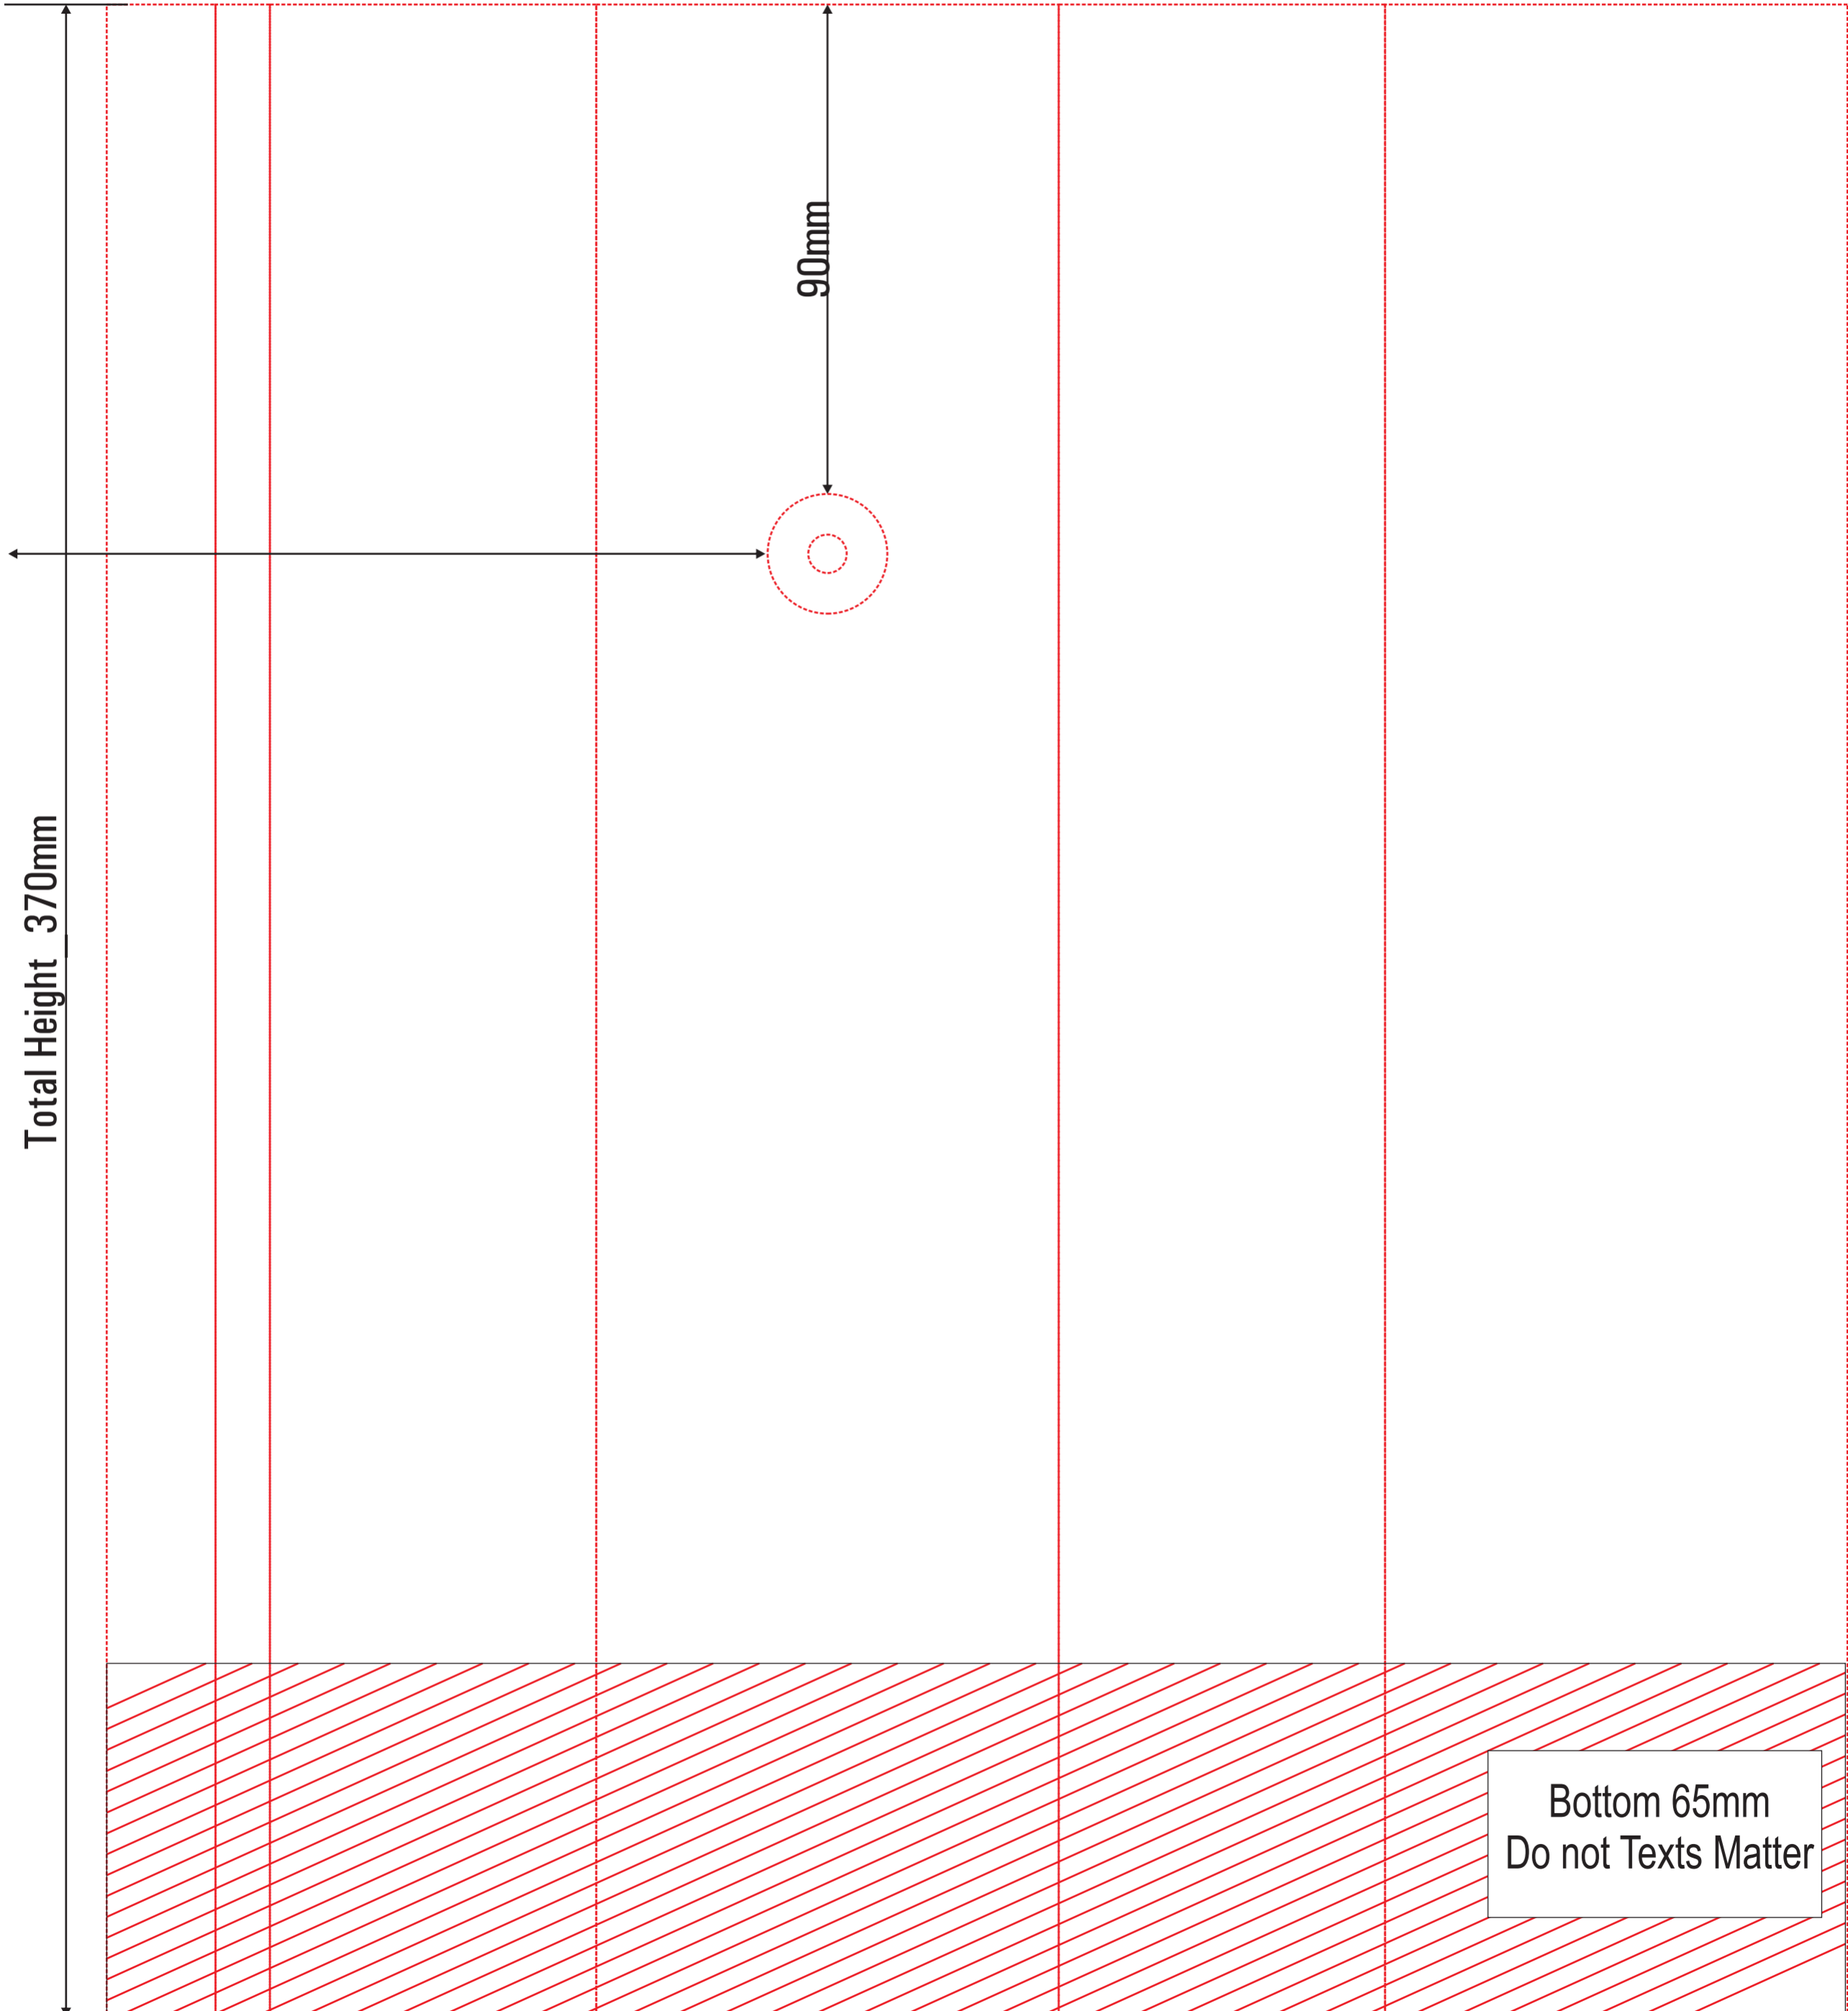

500g Side Gusset On Side Seal

Total Width 320mm

Valve ←

90mm

Total Height 370mm

Bottom 65mm
Do not Texts Matter