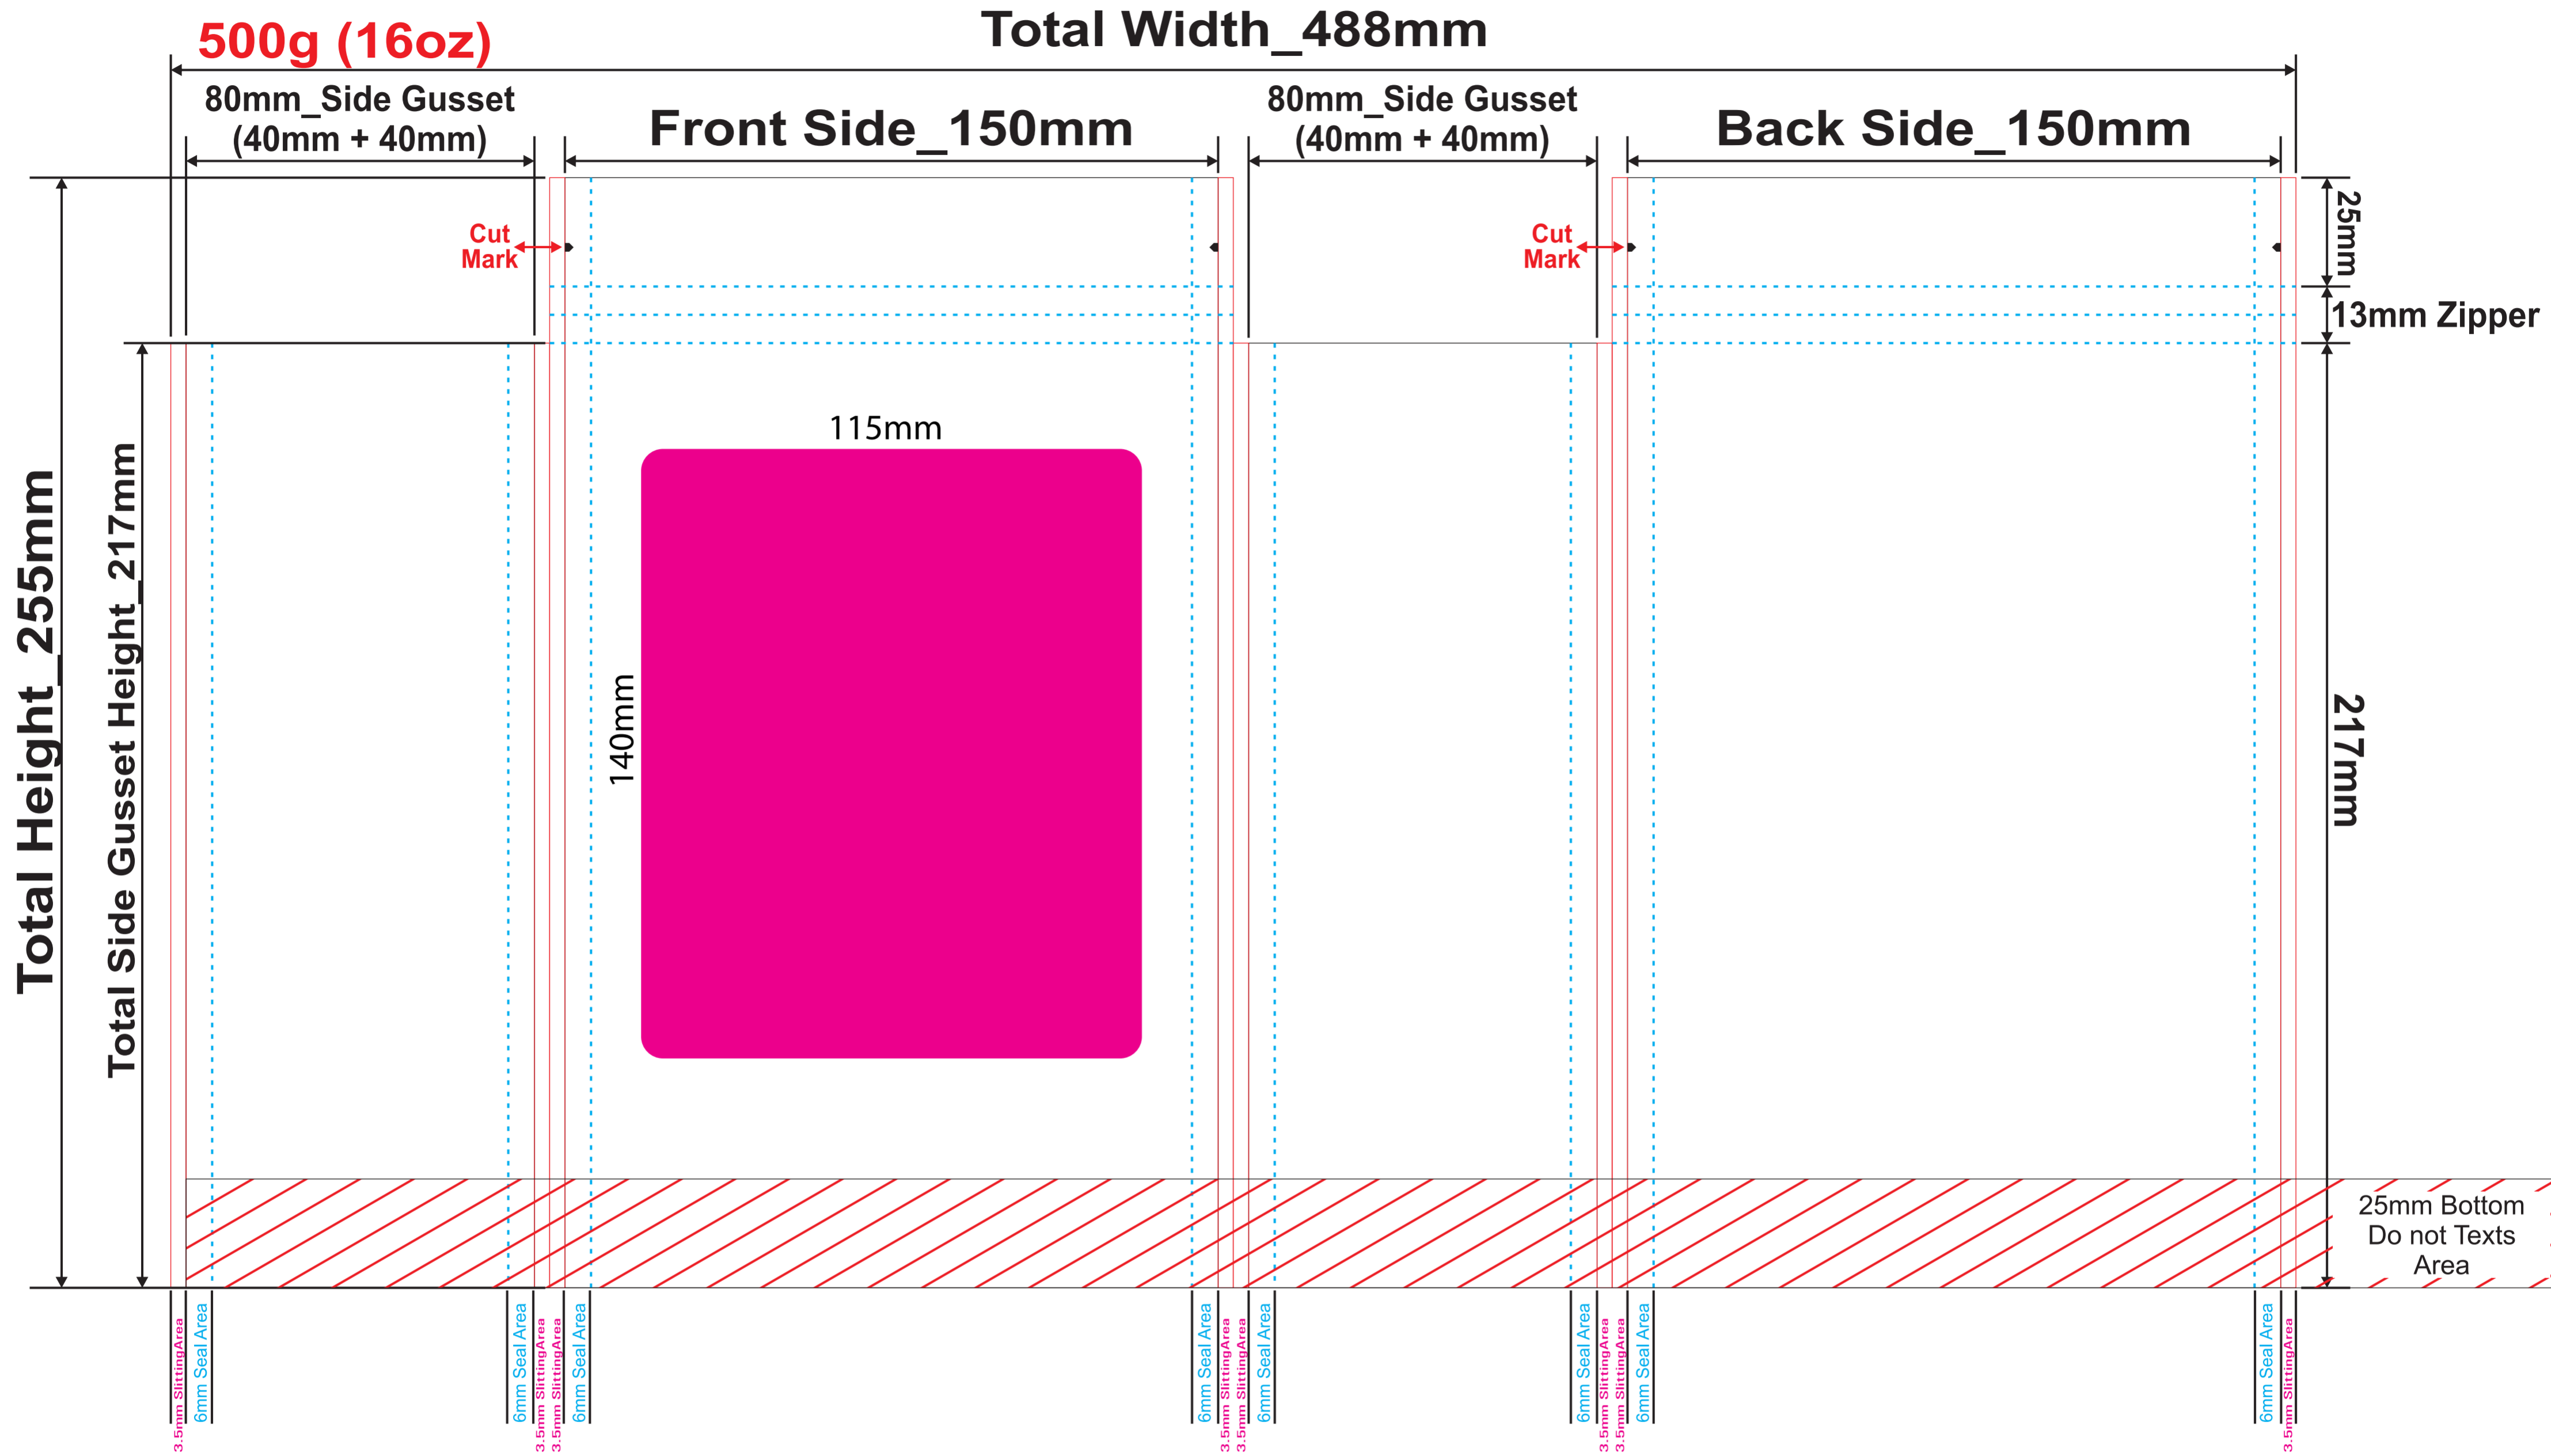

Flat Bottom With Zipper Die-line

Label Size:- 115mm x 140mm
Round Edge