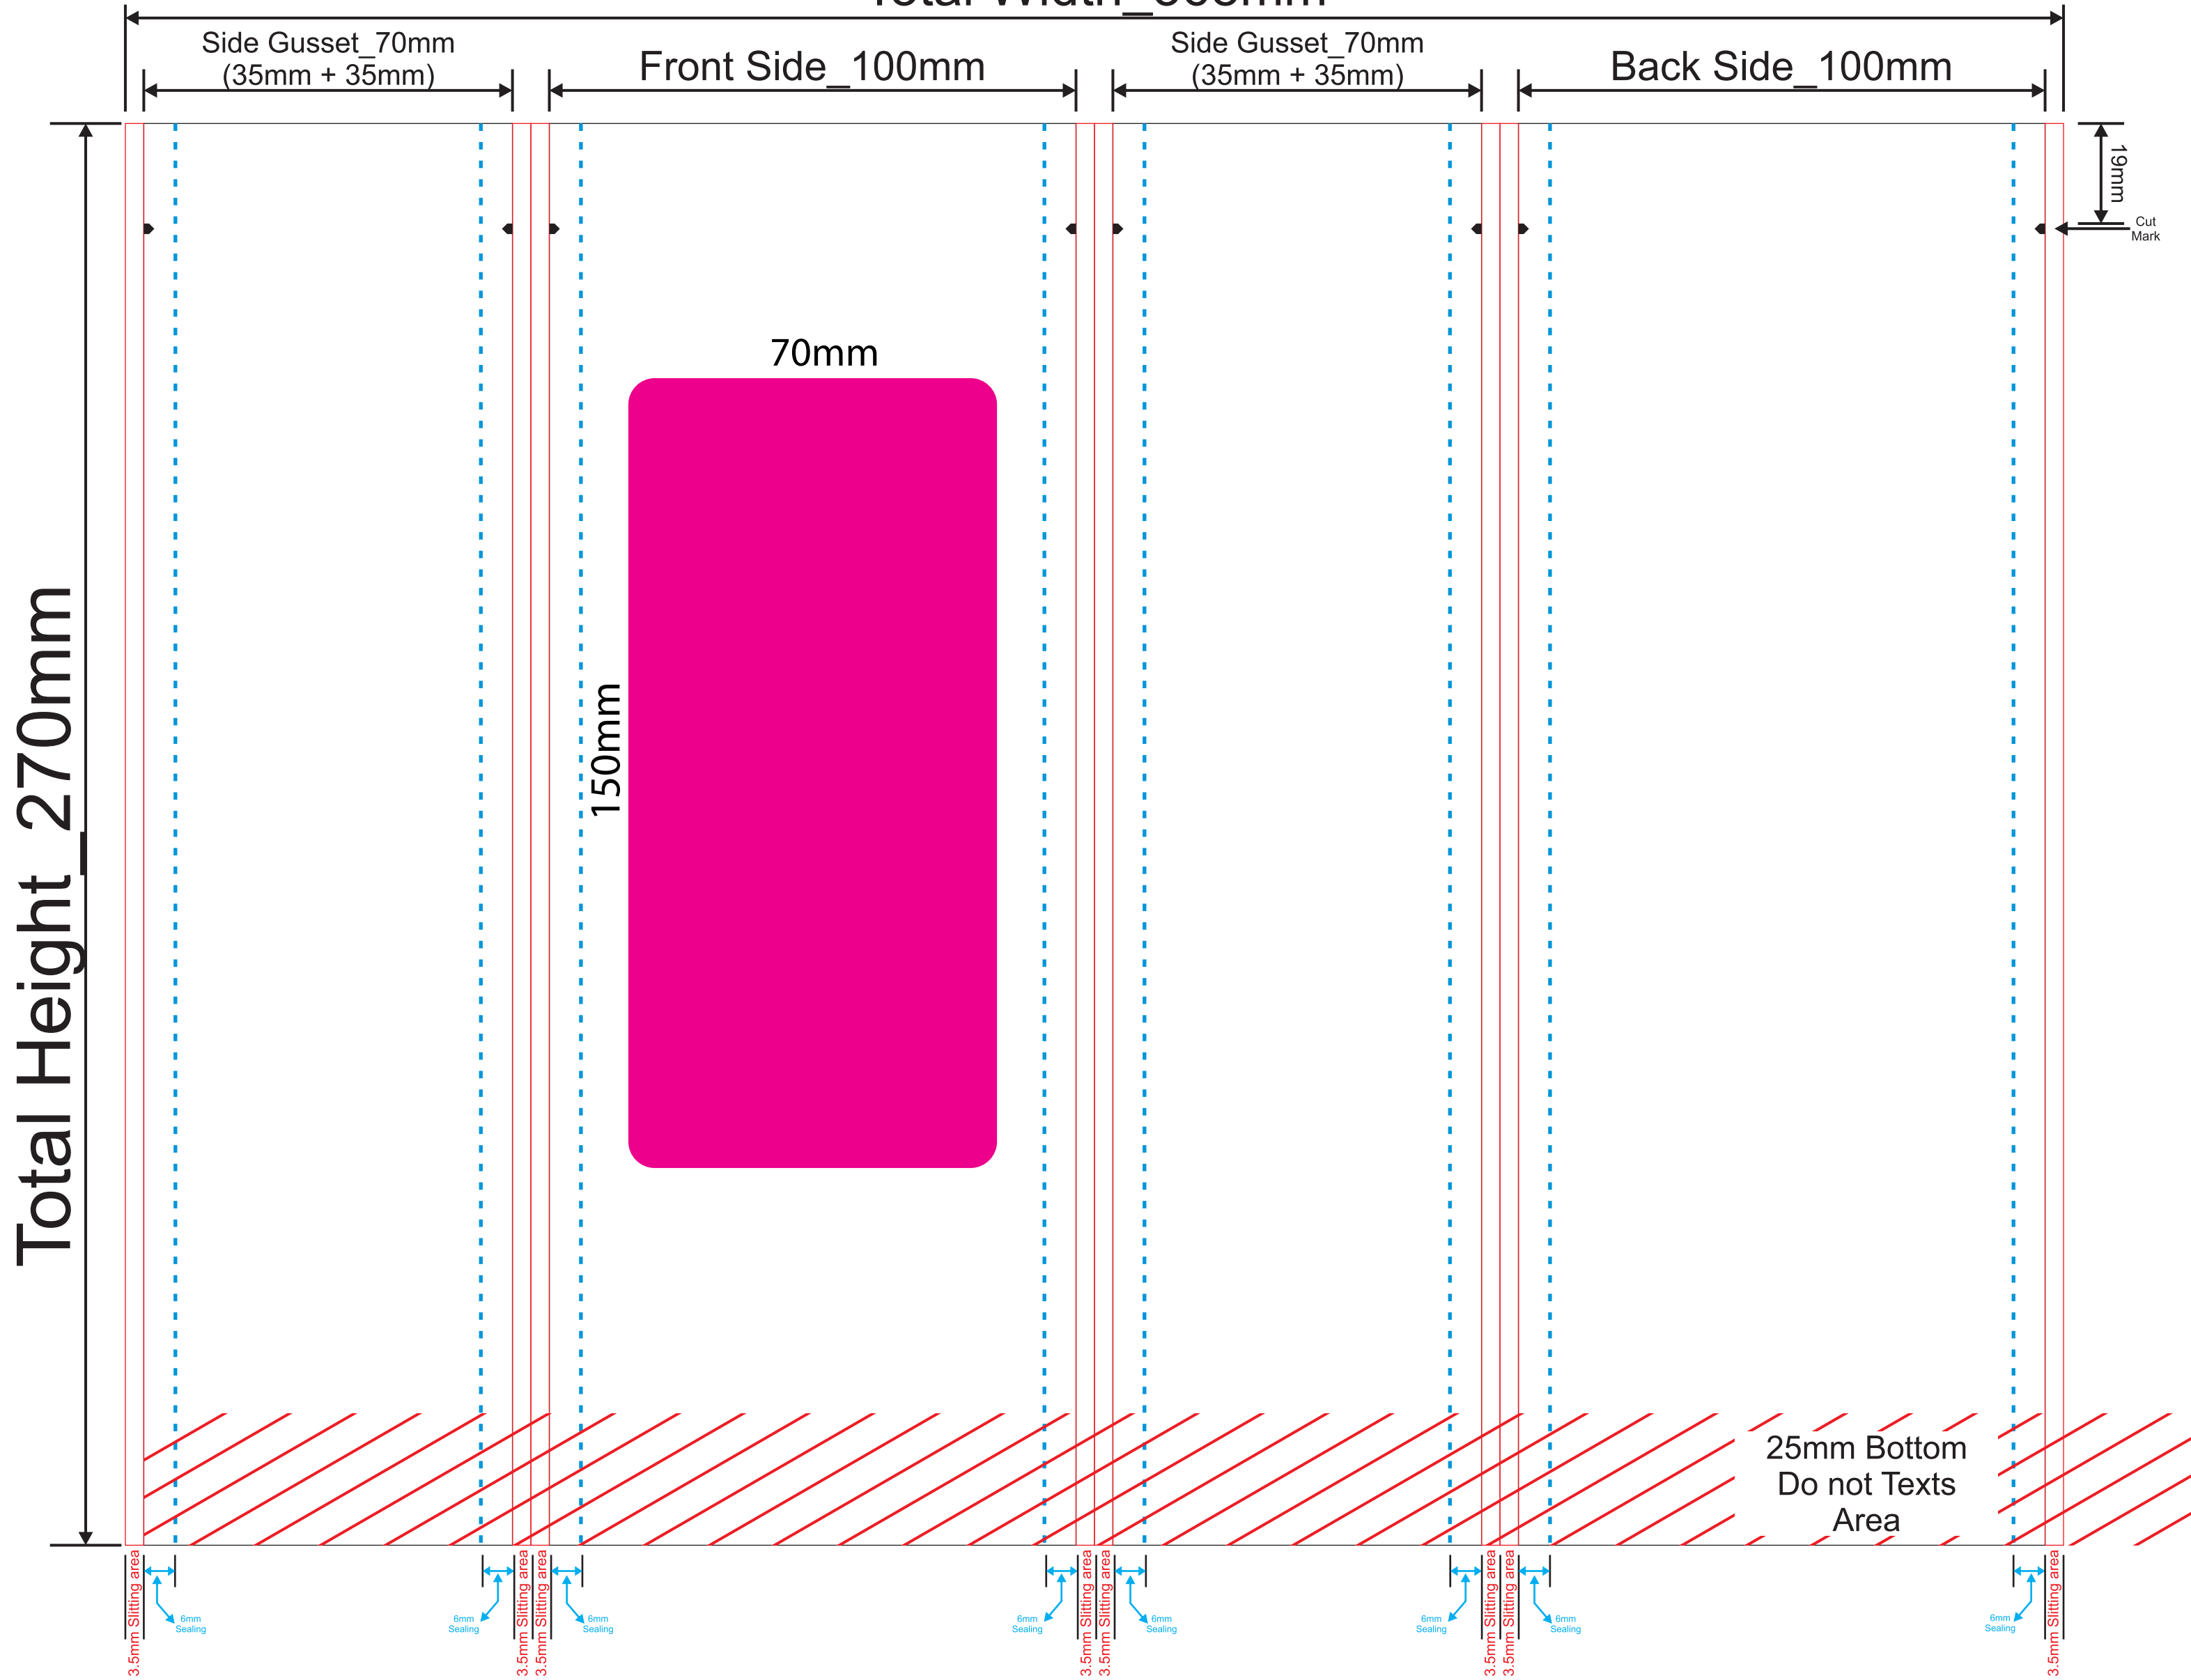

# 340g(12oz)\_ Flat bottom Without zipper Without Valve Dieline

Total Width\_ 368mm

Label Size: 70mm x 150mm  
Round Edge