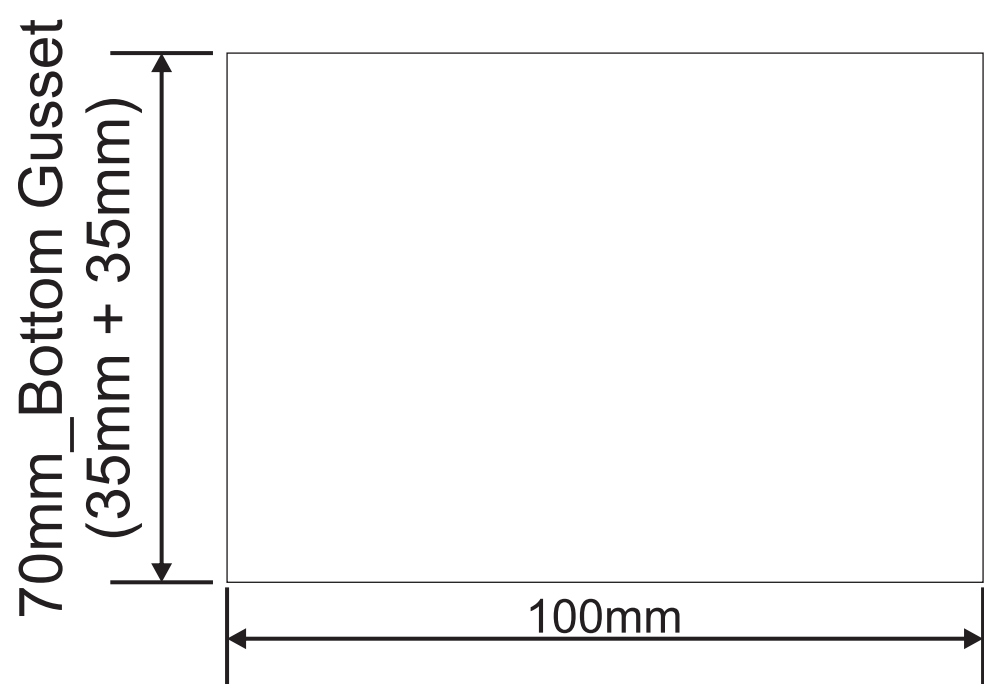

# 340g(12oz)\_ Flat bottom Without zipper Without Valve Dieline

Total Width\_ 368mm

Label Size: 70mm x 150mm  
Round Edge