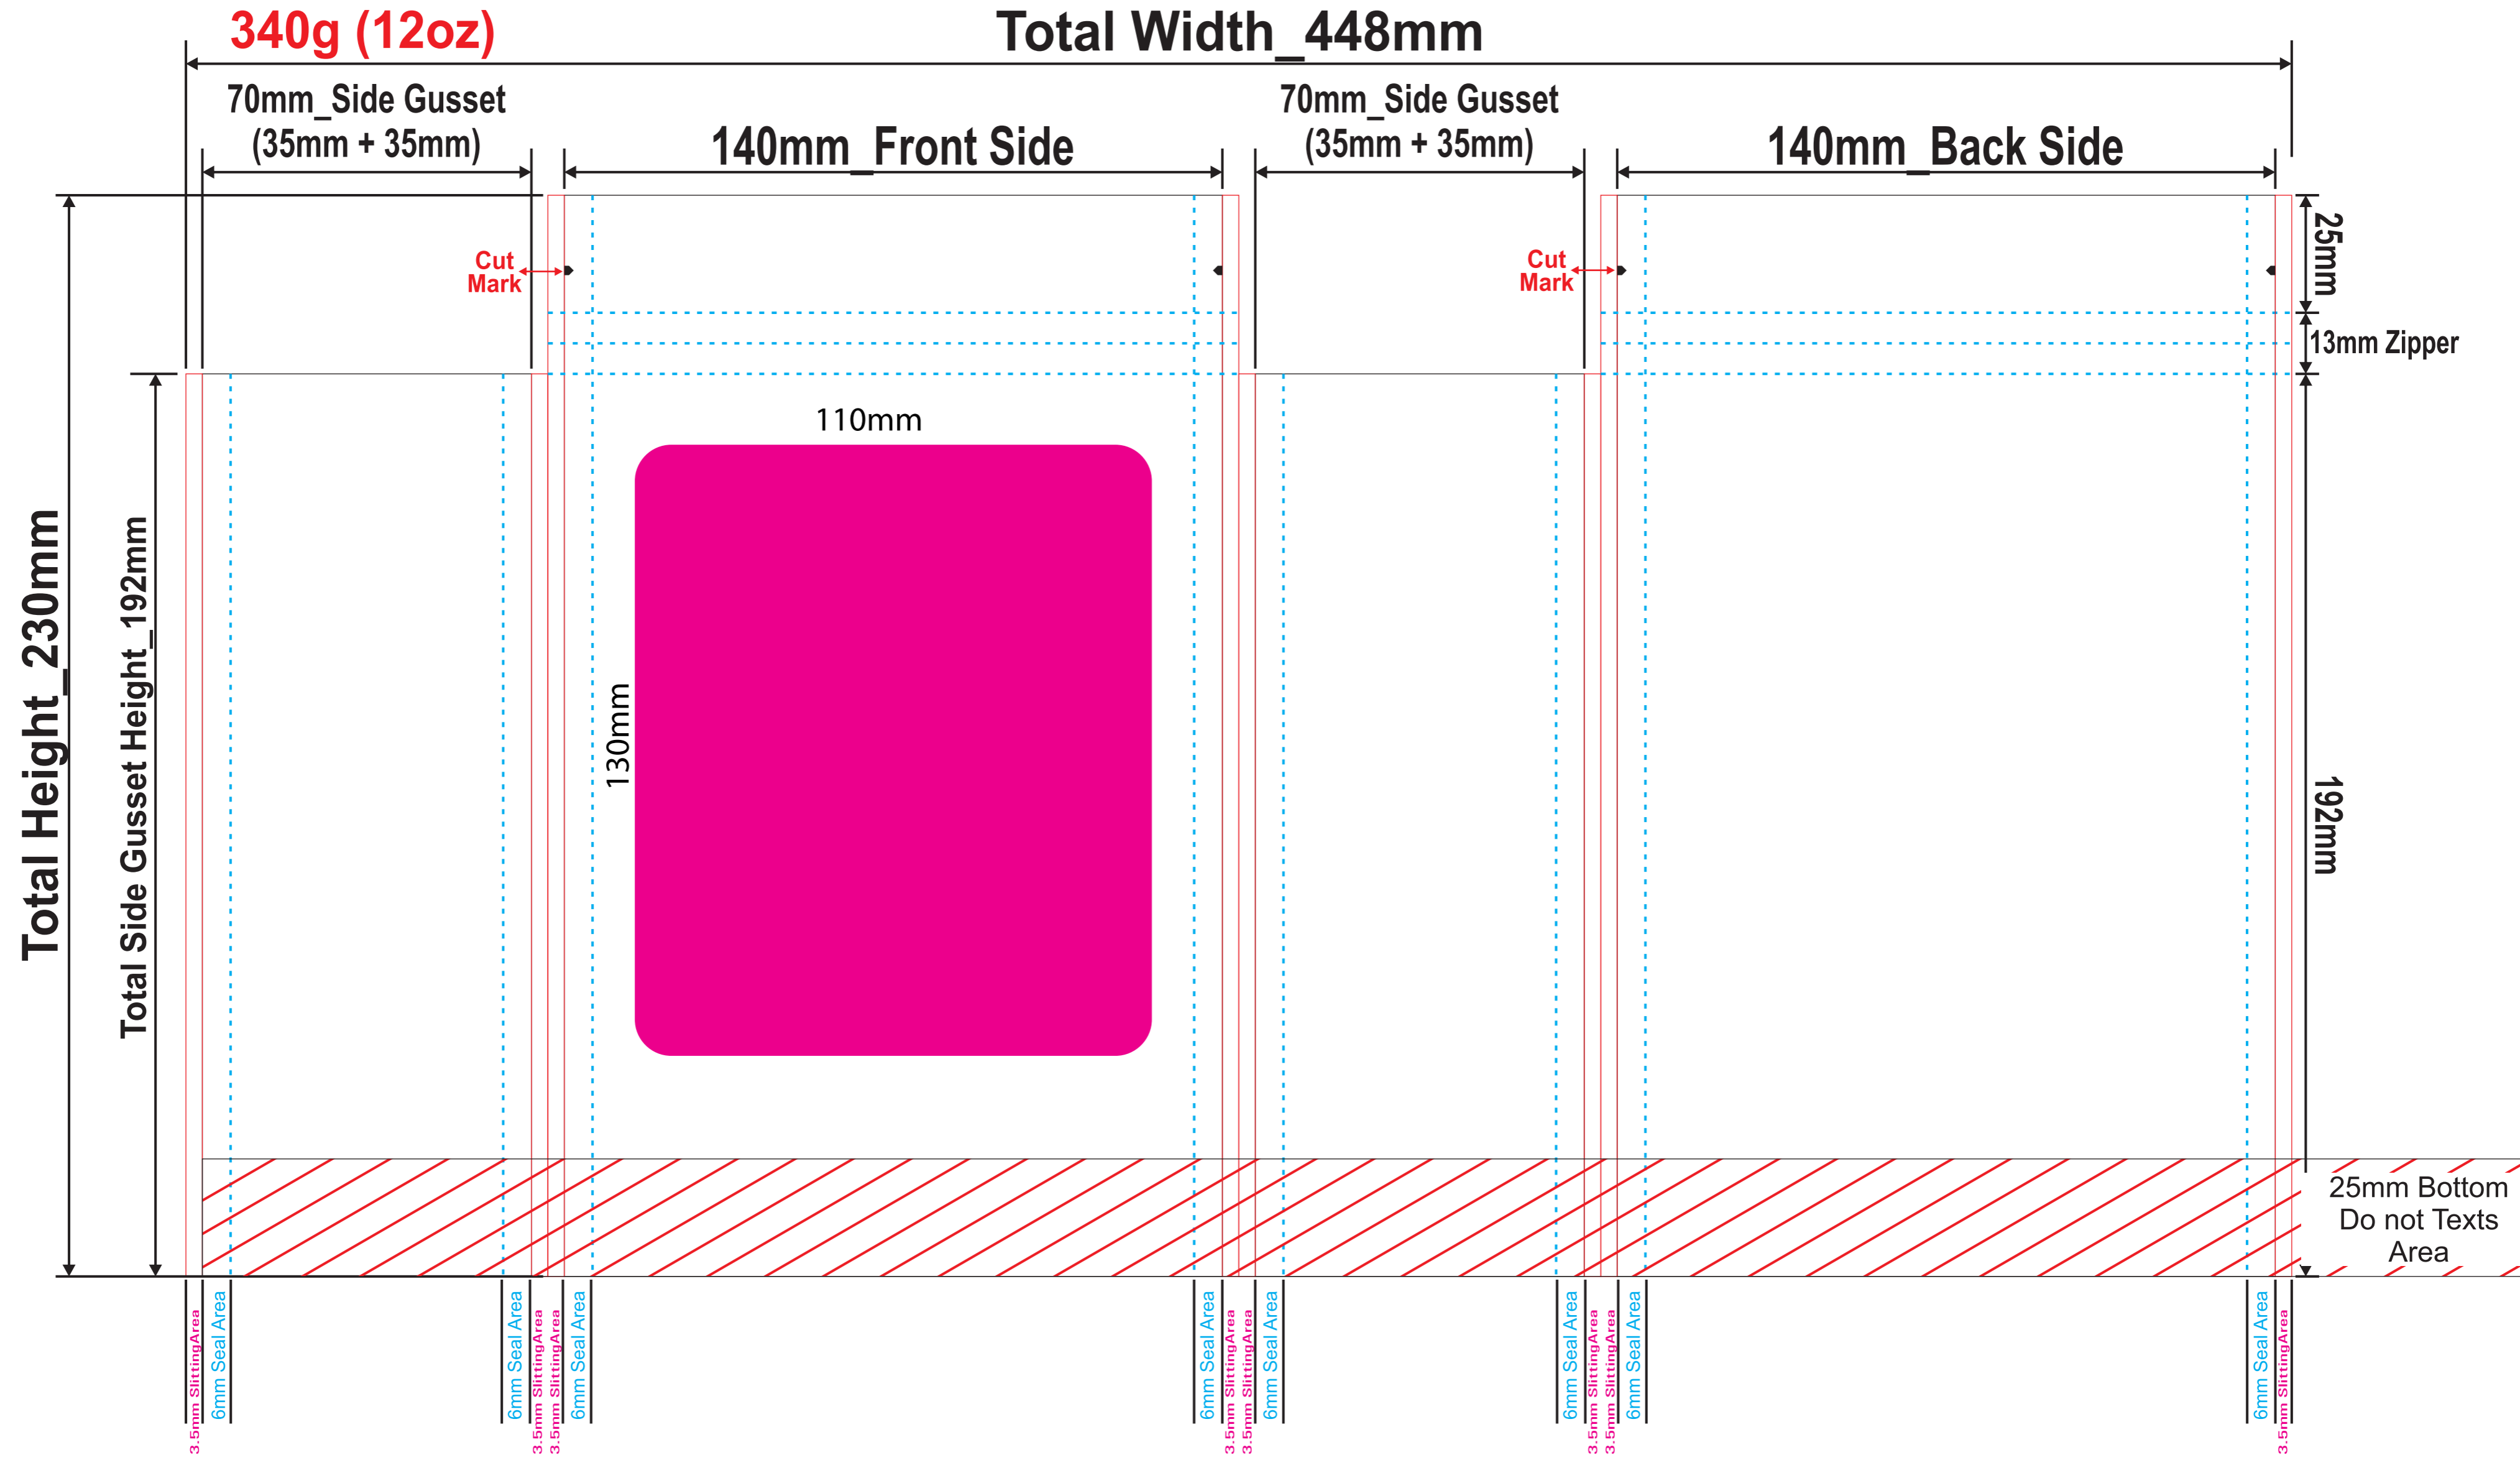

Flat Bottom With Zipper Die-line

Label Size:- 110mm x 130mm
Round Edge