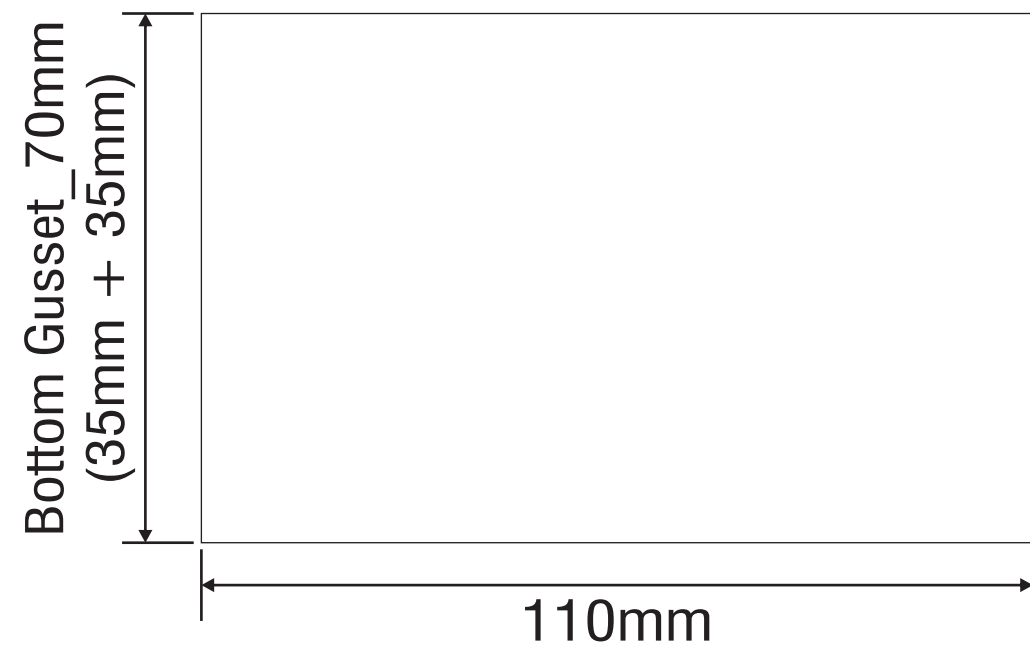

Flat Bottom With Tear Off Zipper Die-Line

340g (12oz)

Total Width_388mm

Label Size:- 80mm x 130mm
Round Edge