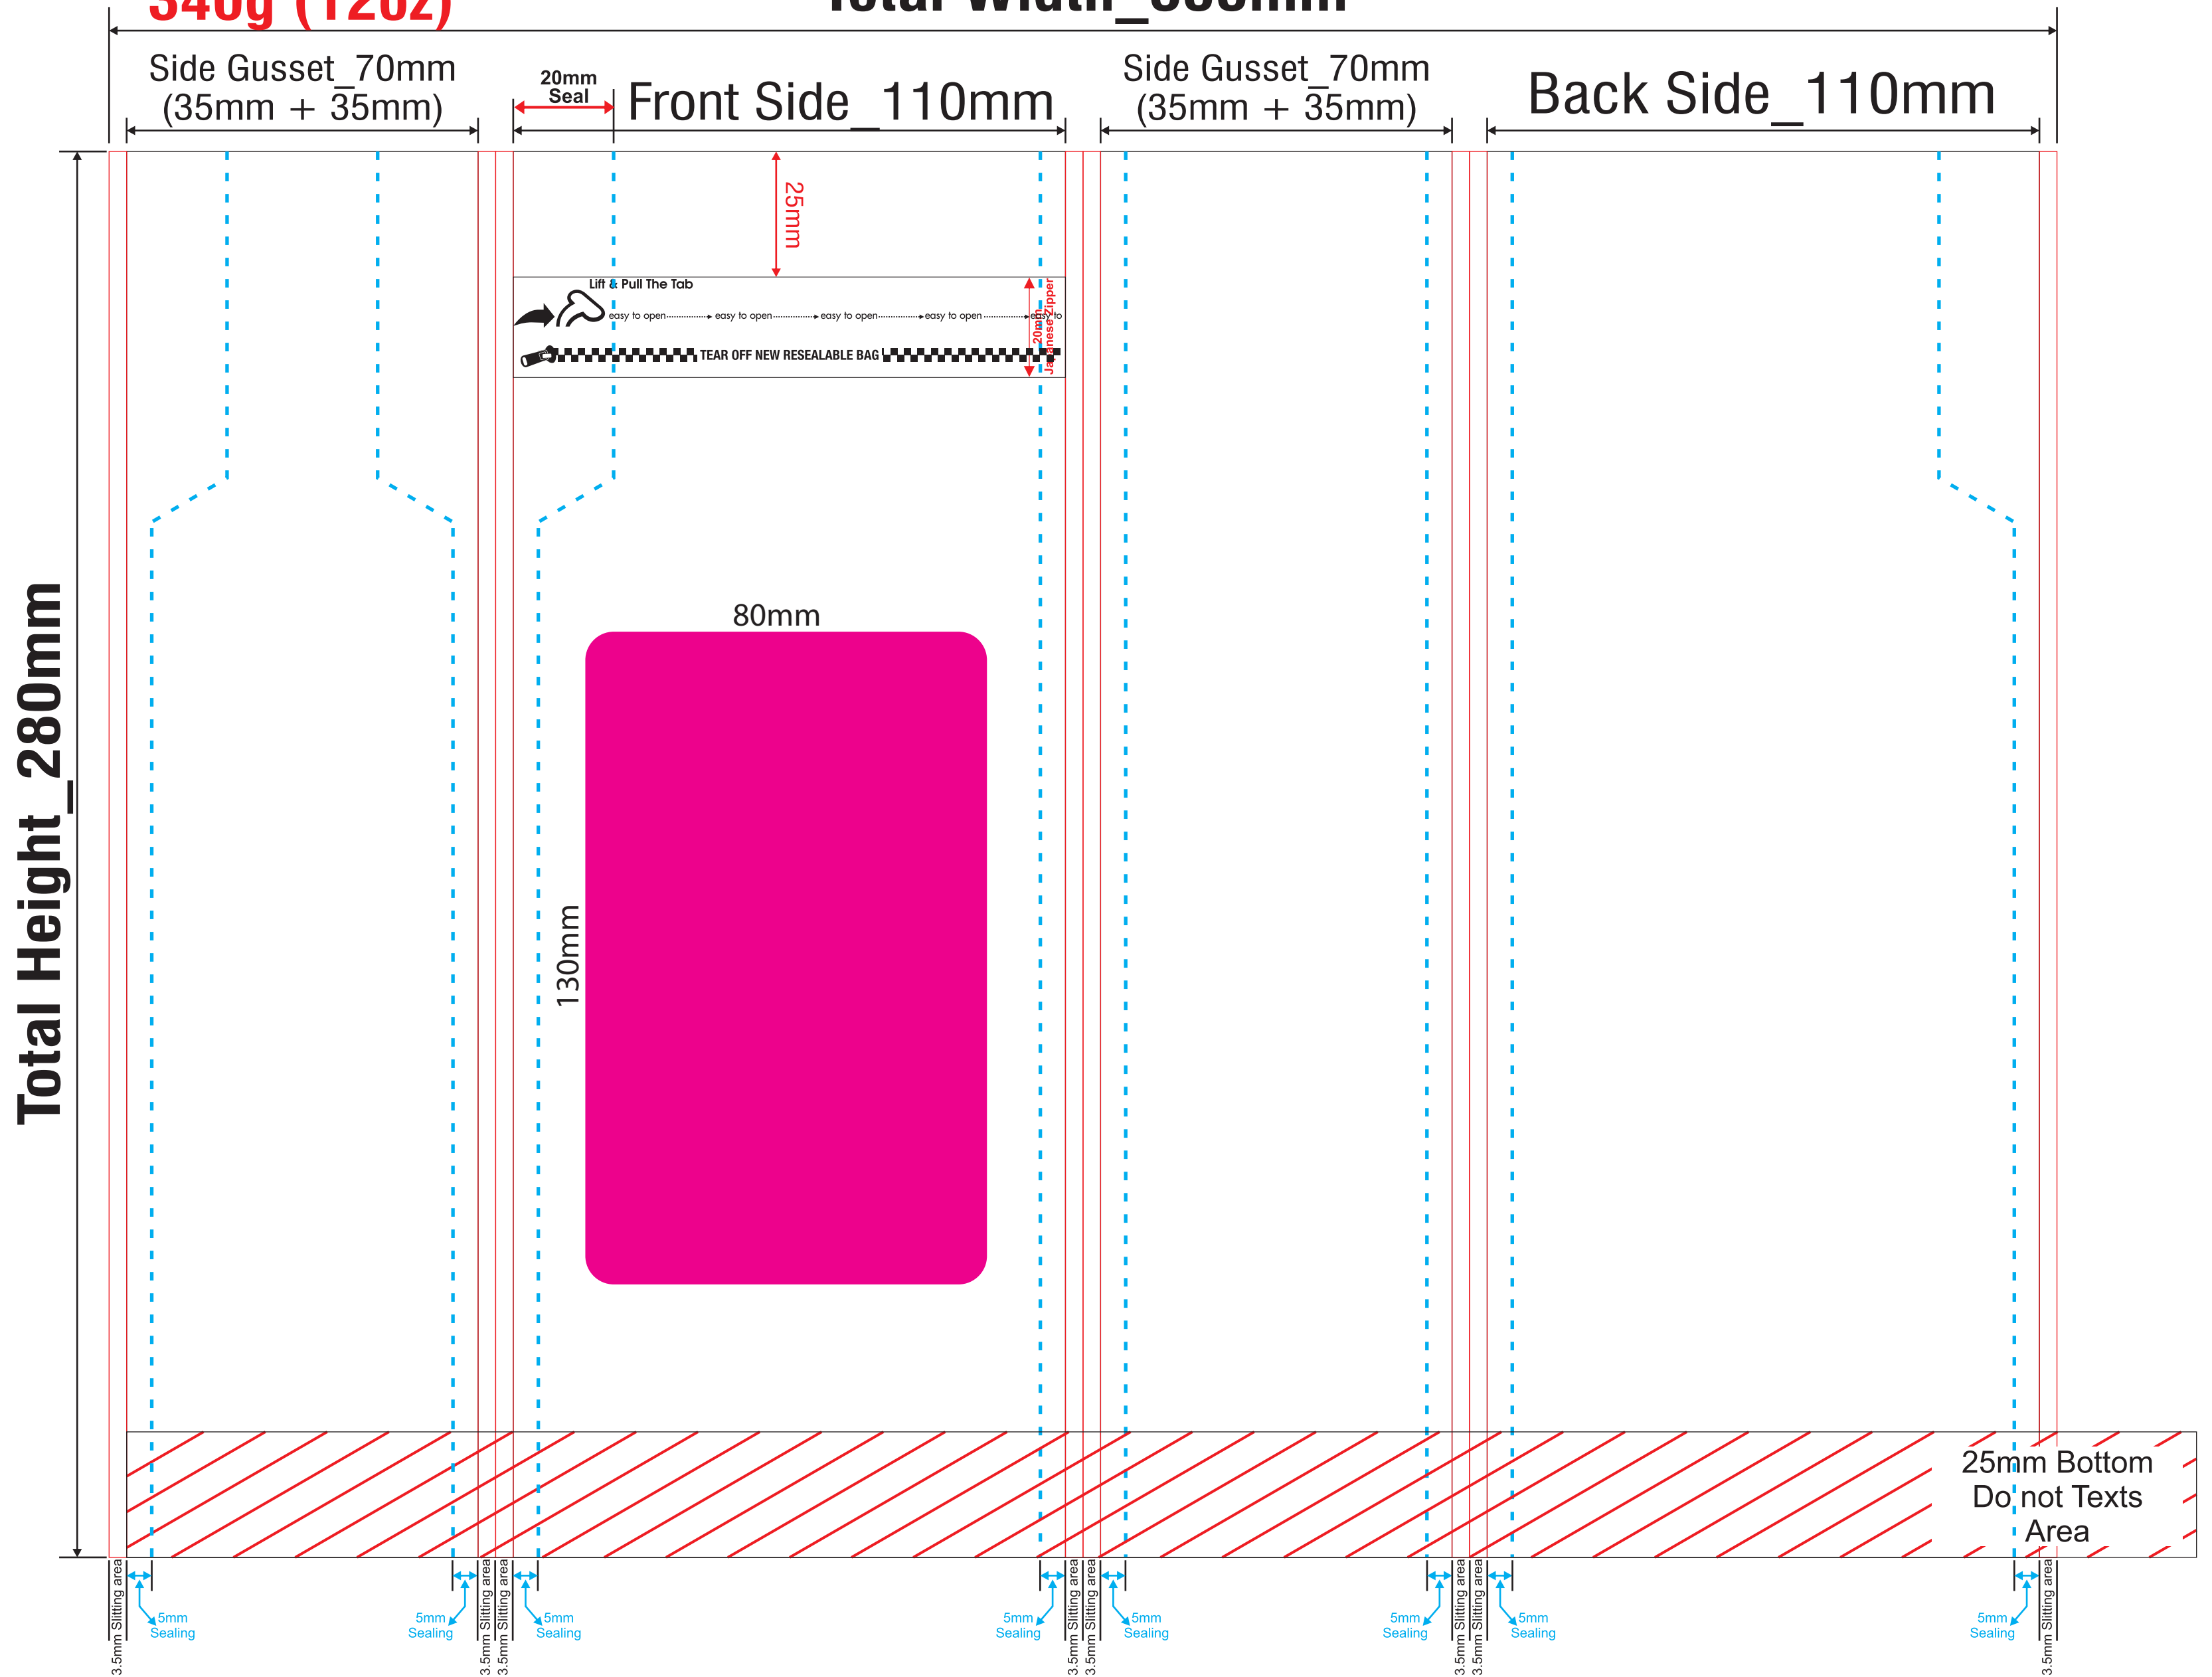

Flat Bottom With Tear Off Zipper Die-Line

340g (12oz)

Total Width_388mm

Label Size:- 80mm x 130mm
Round Edge