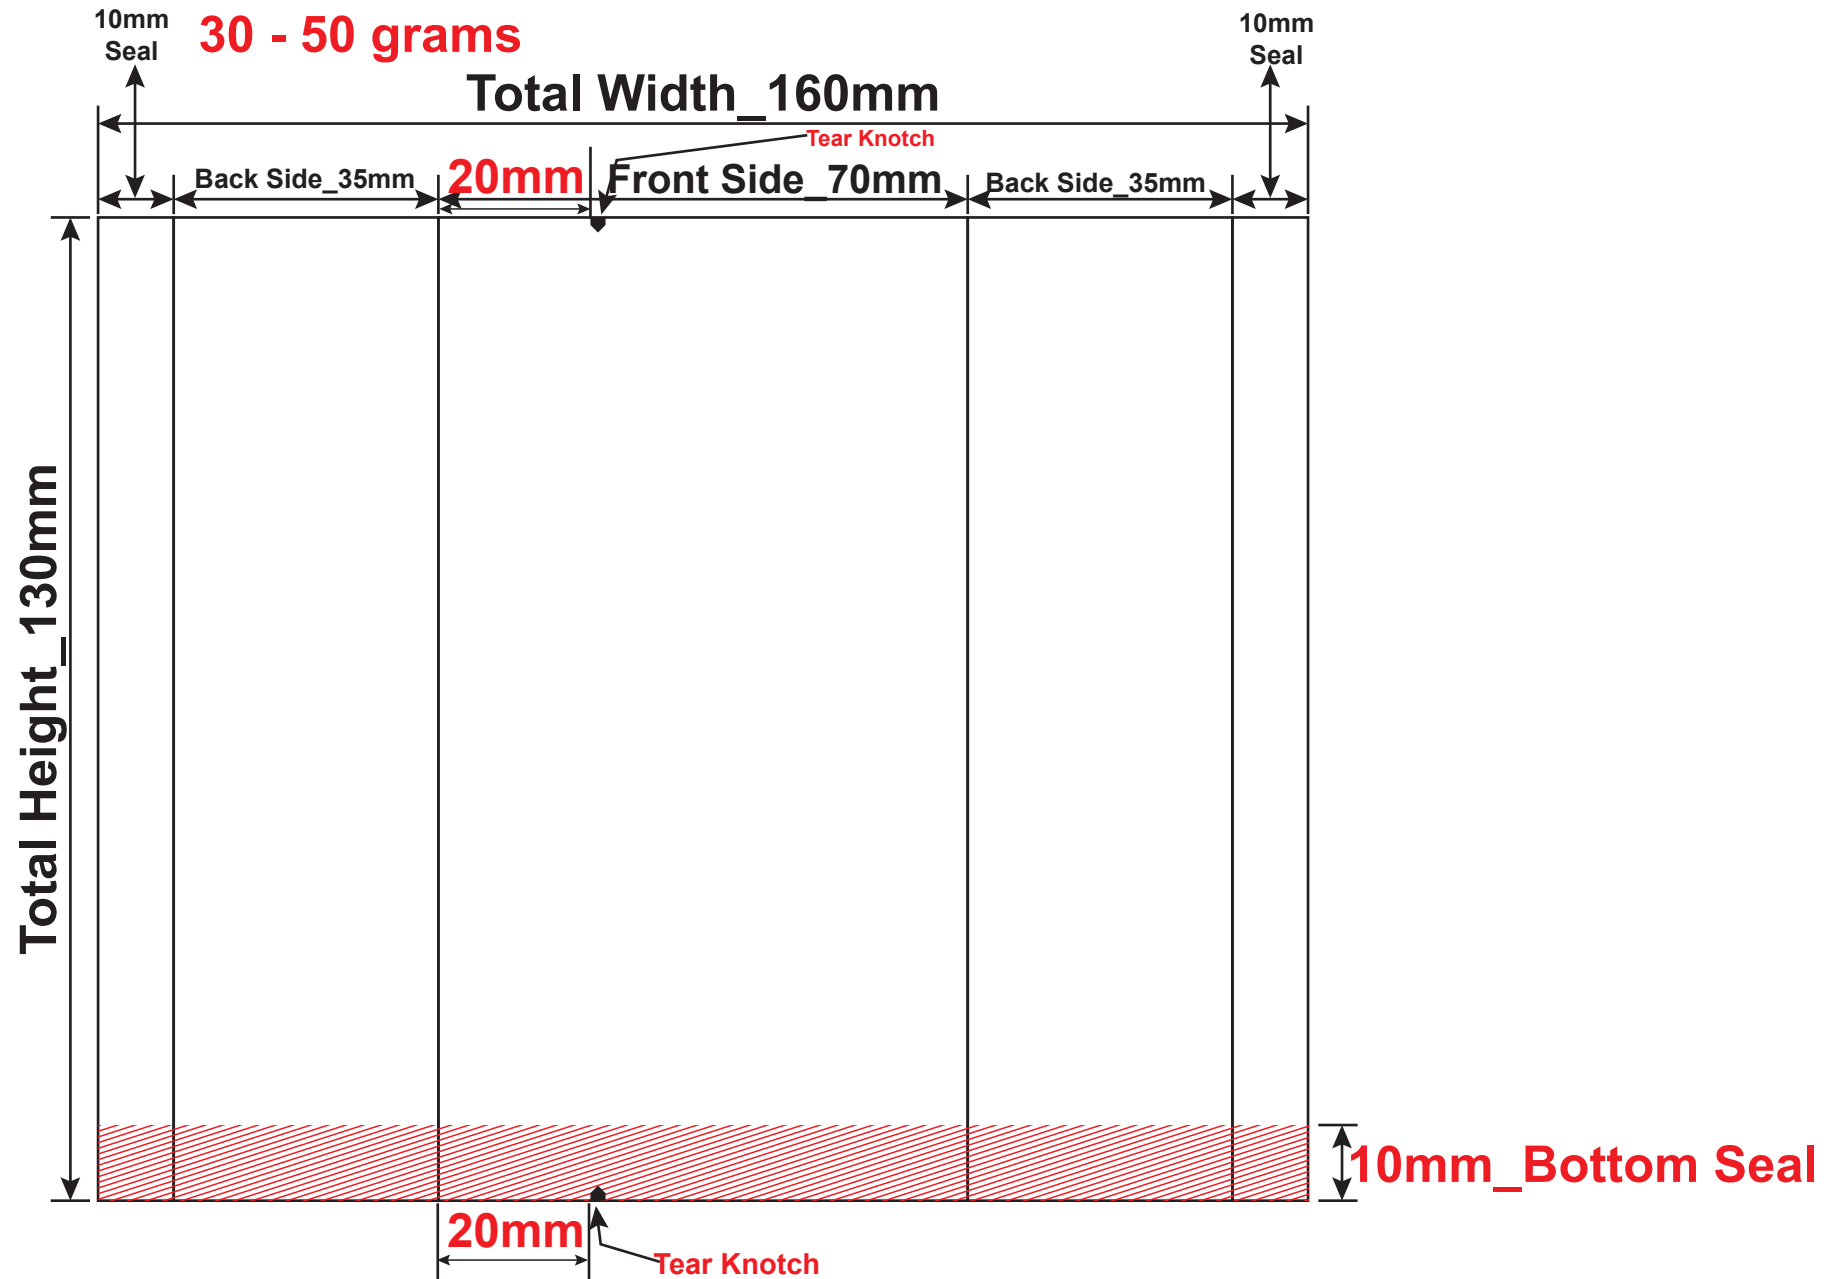

**Energy Bar Packaging, Granola Bars Packaging
Non Printed Brown Kraft Paper Central Seal Bags.
Tear Knotch On Sealing Side**

material : 60 GSM brown kraft paper / 12 mic metalized pet / 60 mic PE