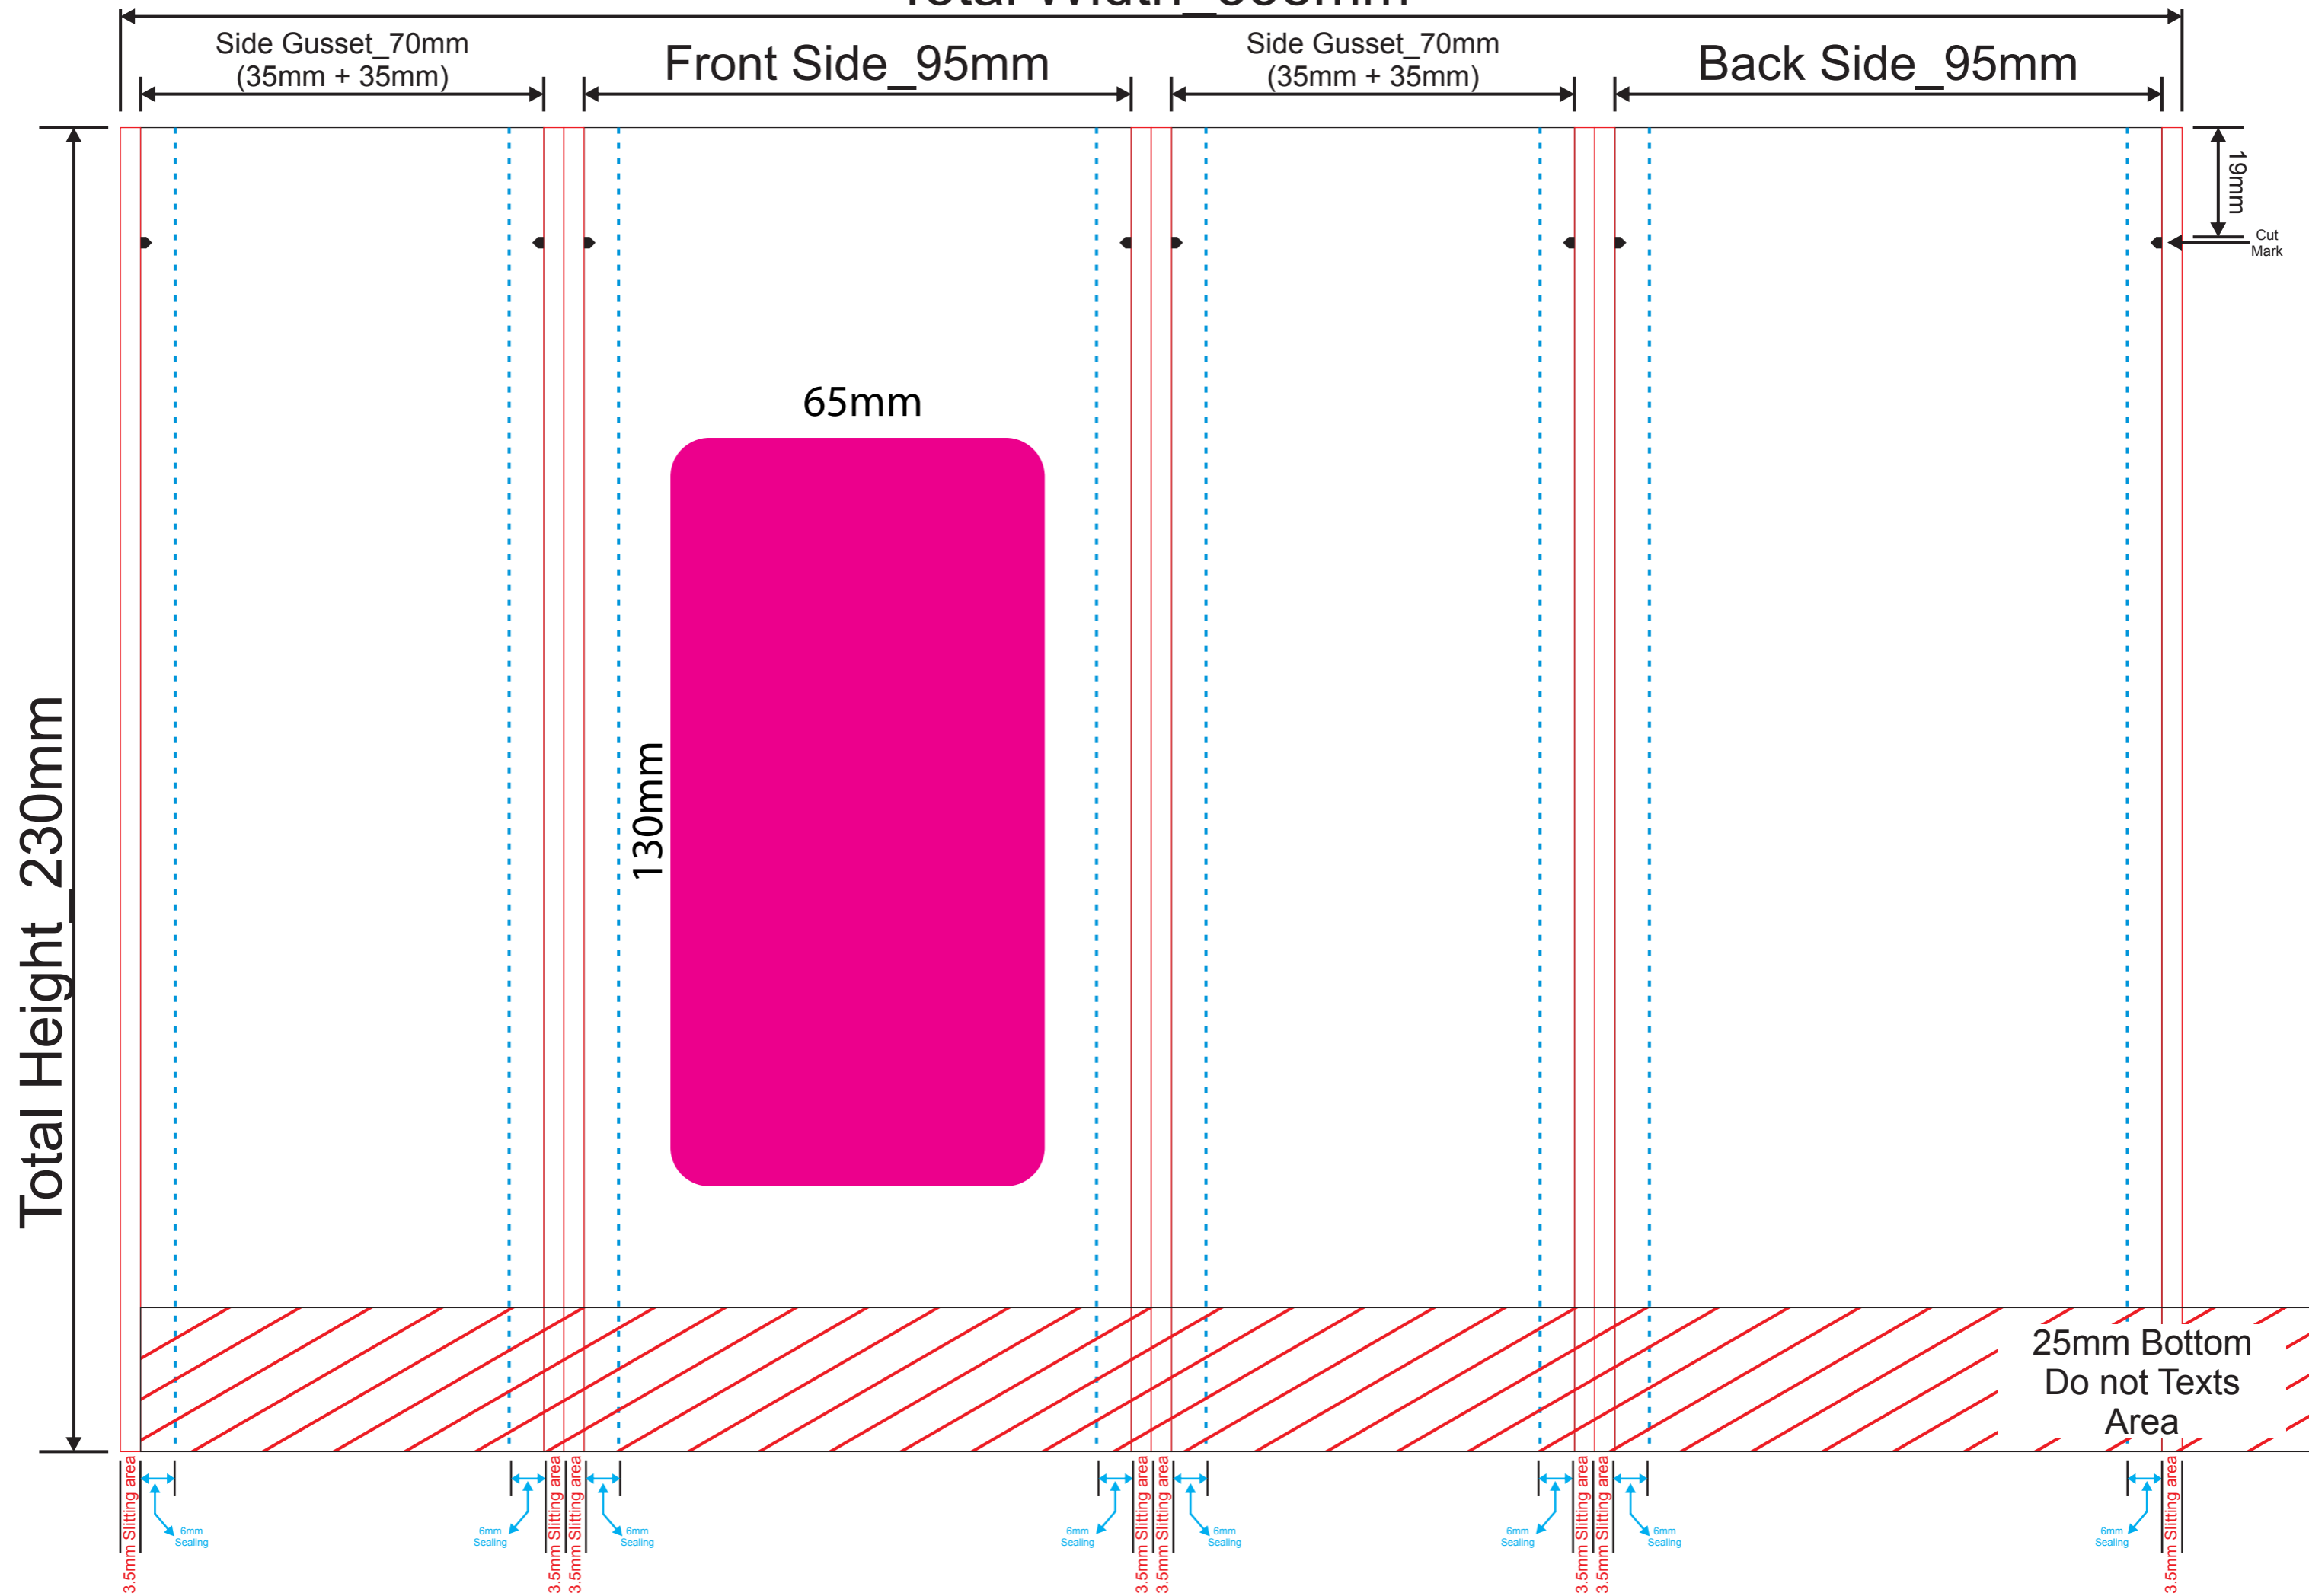

# 250g(8oz)\_ Flat bottom Without zipper Without Valve Dieline

Total Width 358mm

Label Size: 65mm x 130mm  
Round Edge