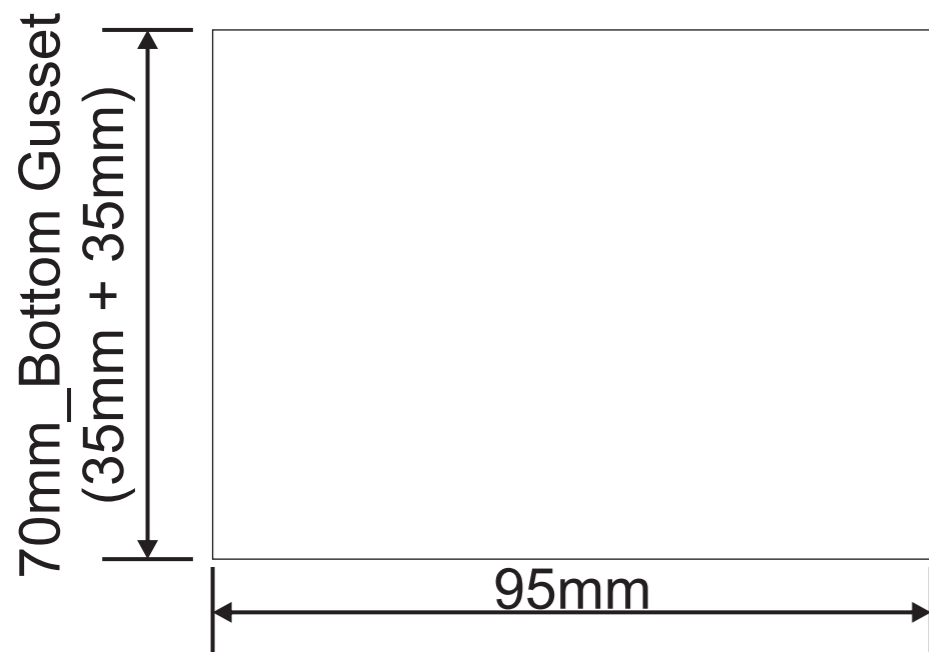

# 250g(8oz)\_ Flat bottom Without zipper Without Valve Dieline

Total Width 358mm

Label Size: 65mm x 130mm  
Round Edge