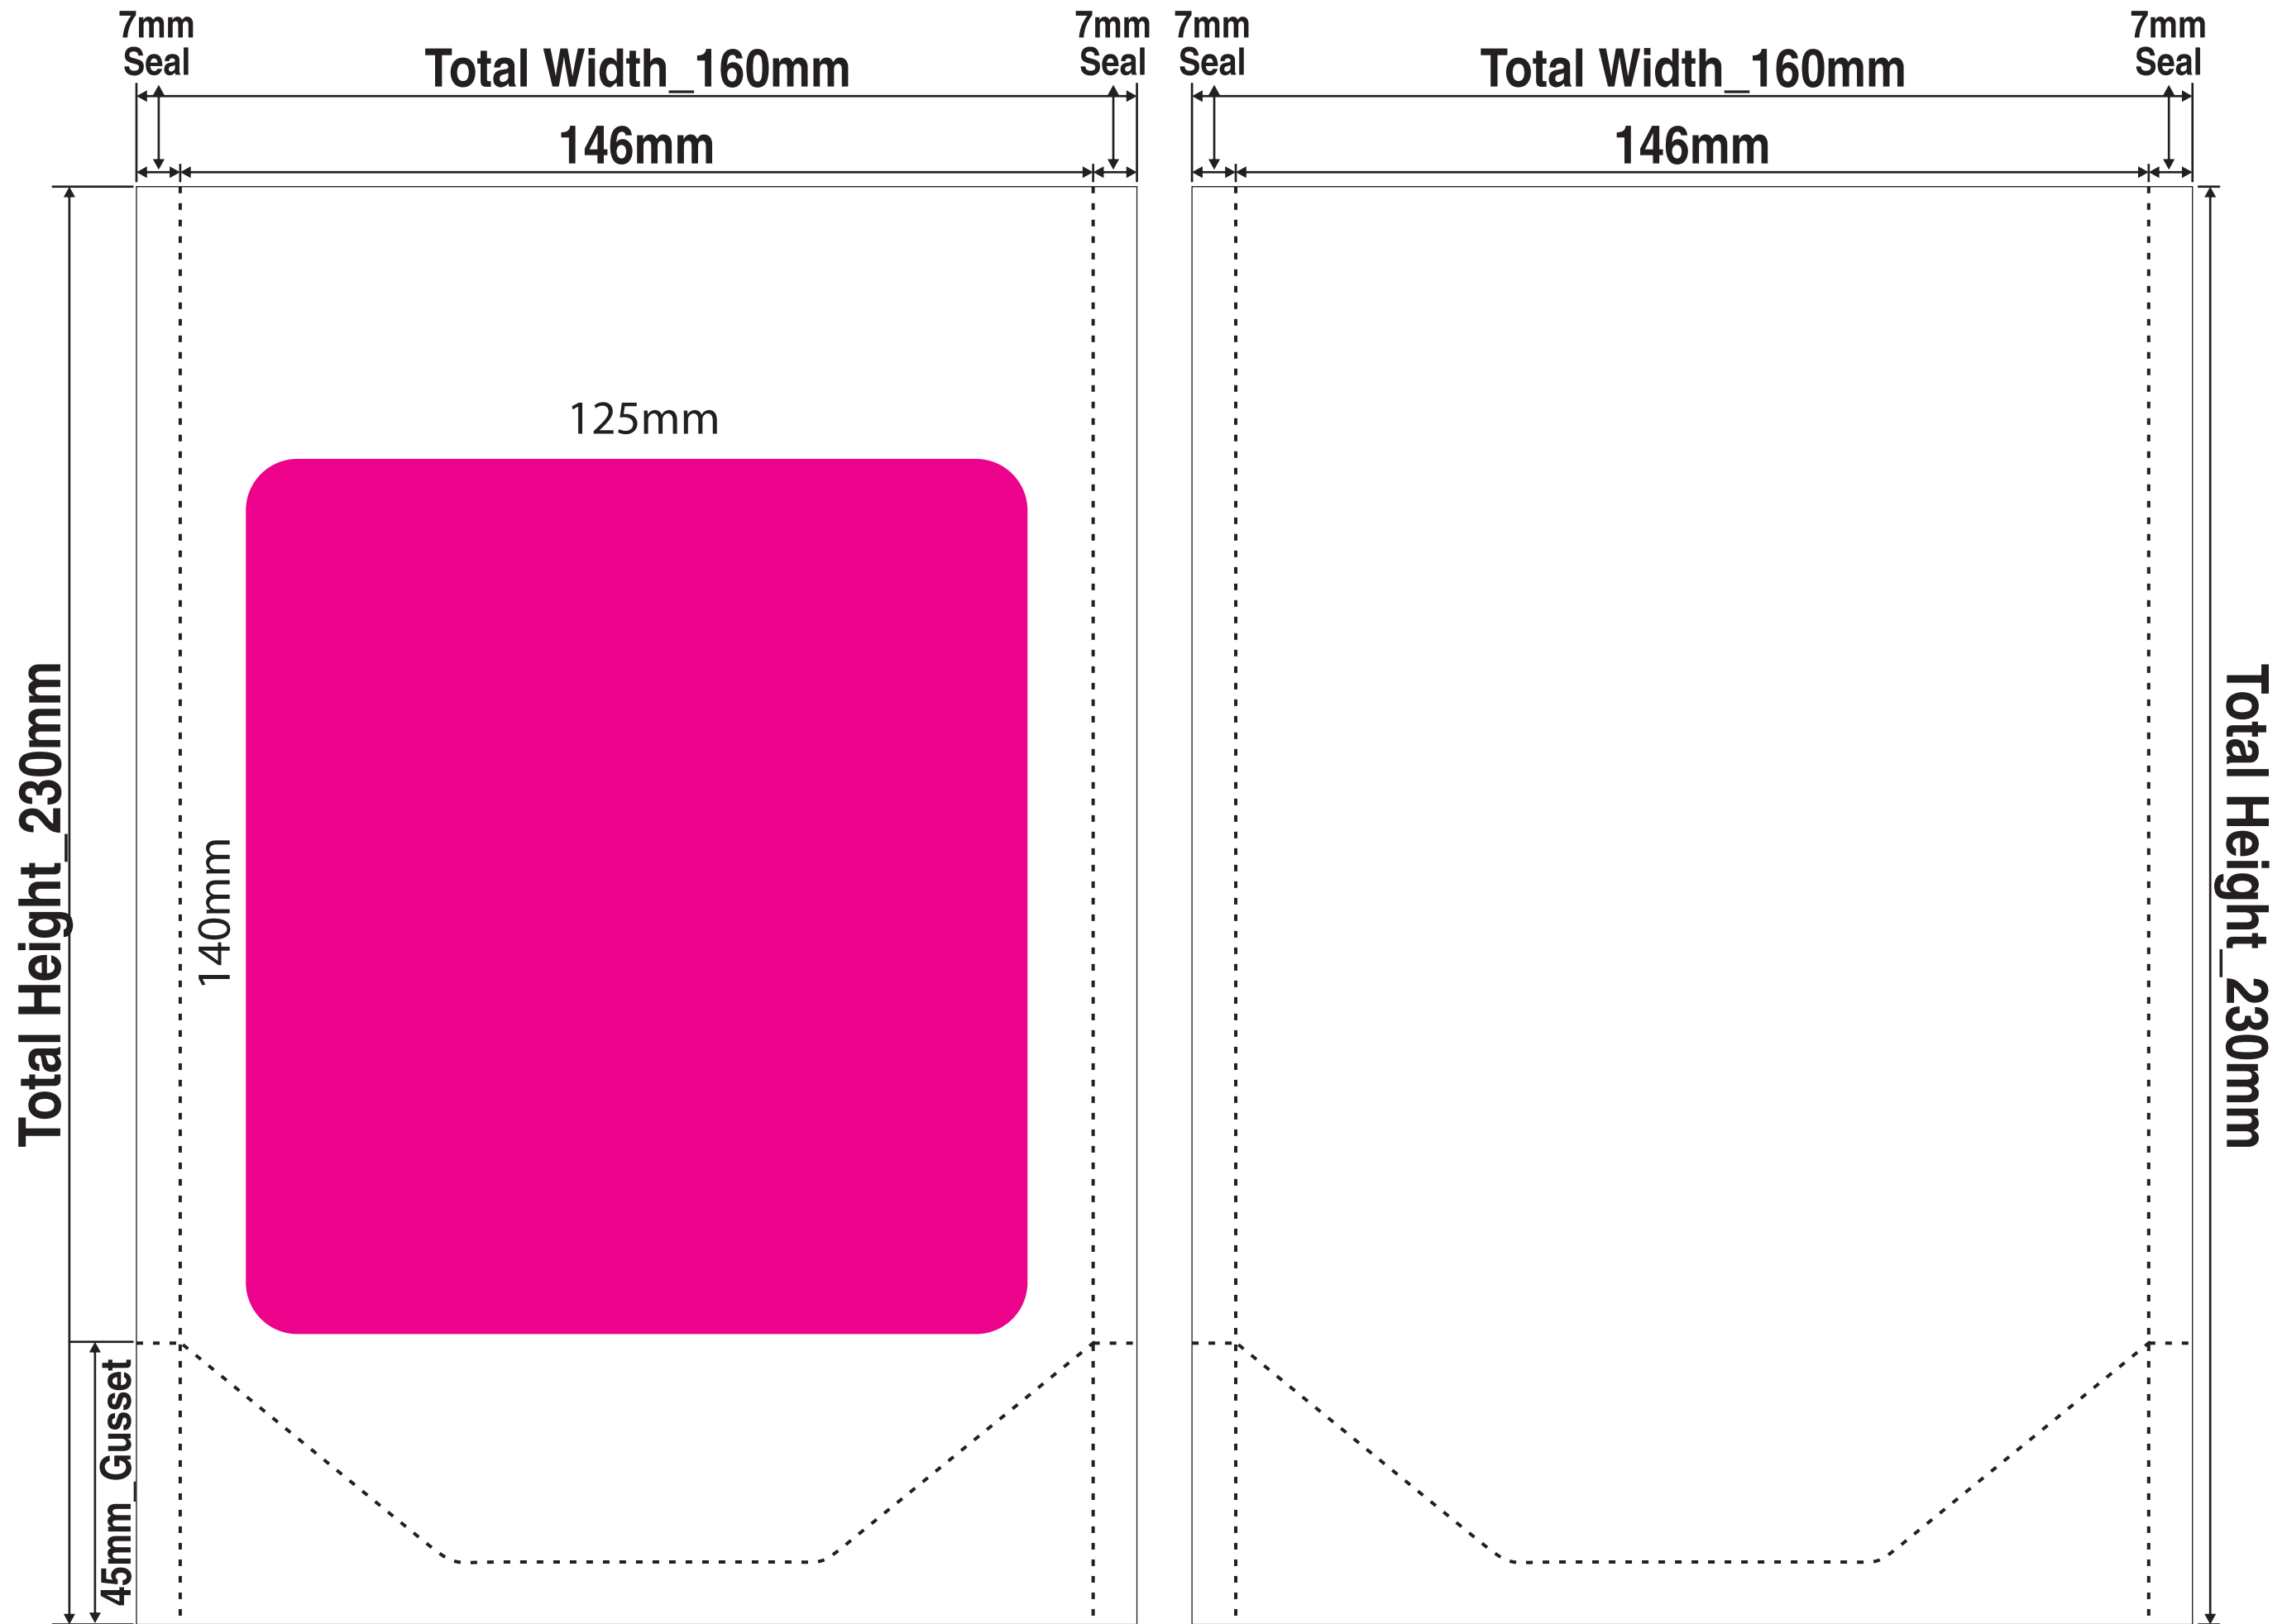

# Vacuum Bag\_250g

Label Size: 125mm x 140mm  
Round Edge