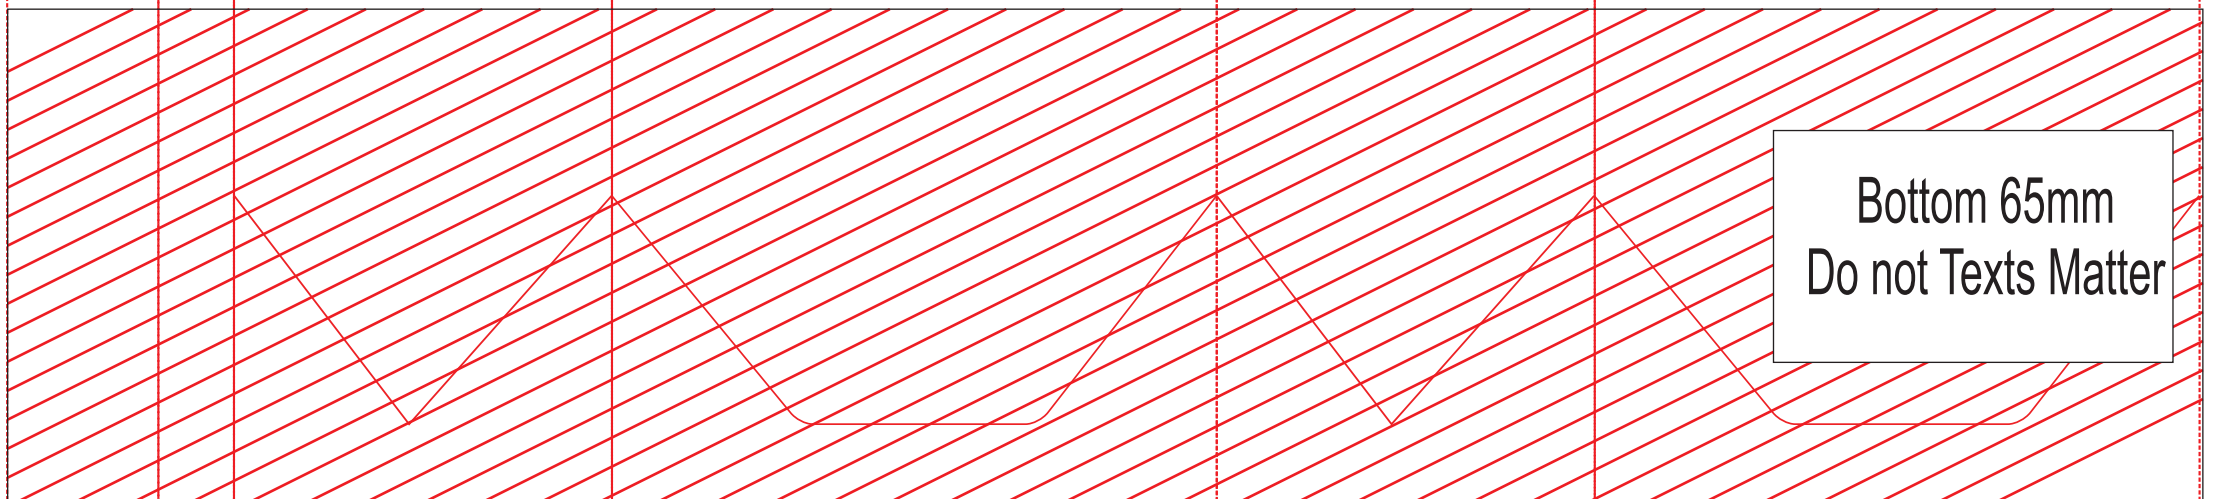

250g Side Gusset On Side Seal

Total Width 290mm

Bottom K-Seal

20mm Seal

10mm

50mm Side Gusset

80mm Front Side

50mm Side Gusset

80mm Back Side

Total Height 260mm

130mm

65mm

Bottom 65mm
Do not Texts Matter