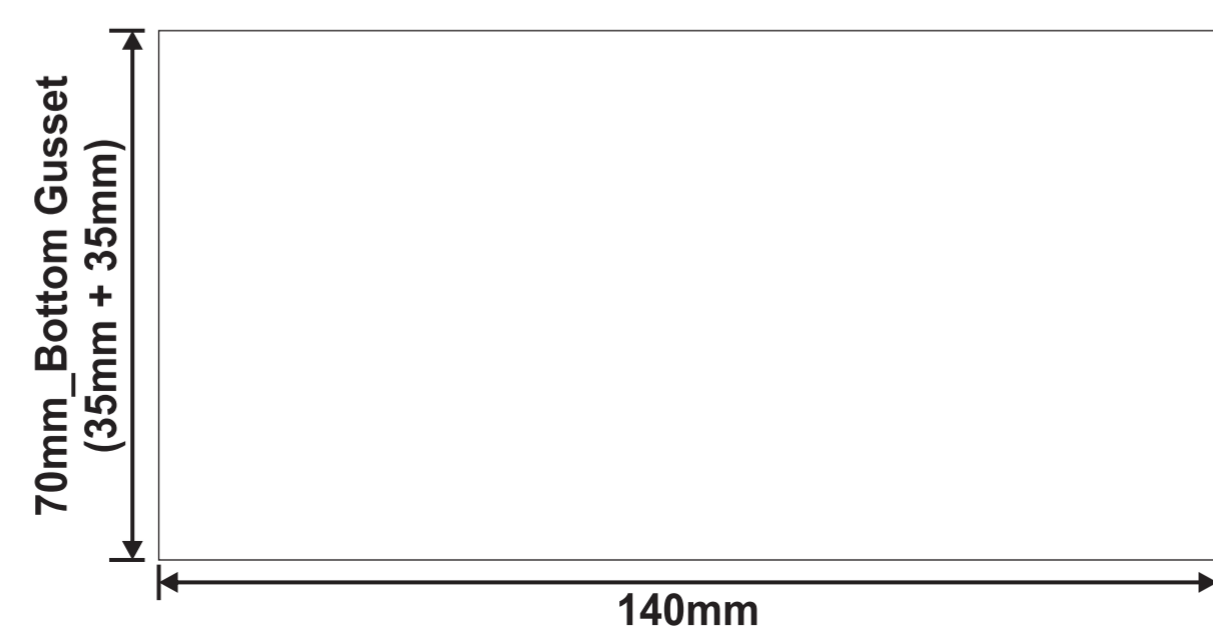

Flat Bottom With Zipper Die-line

Label Size:- 100mm x 110mm
Round Edge