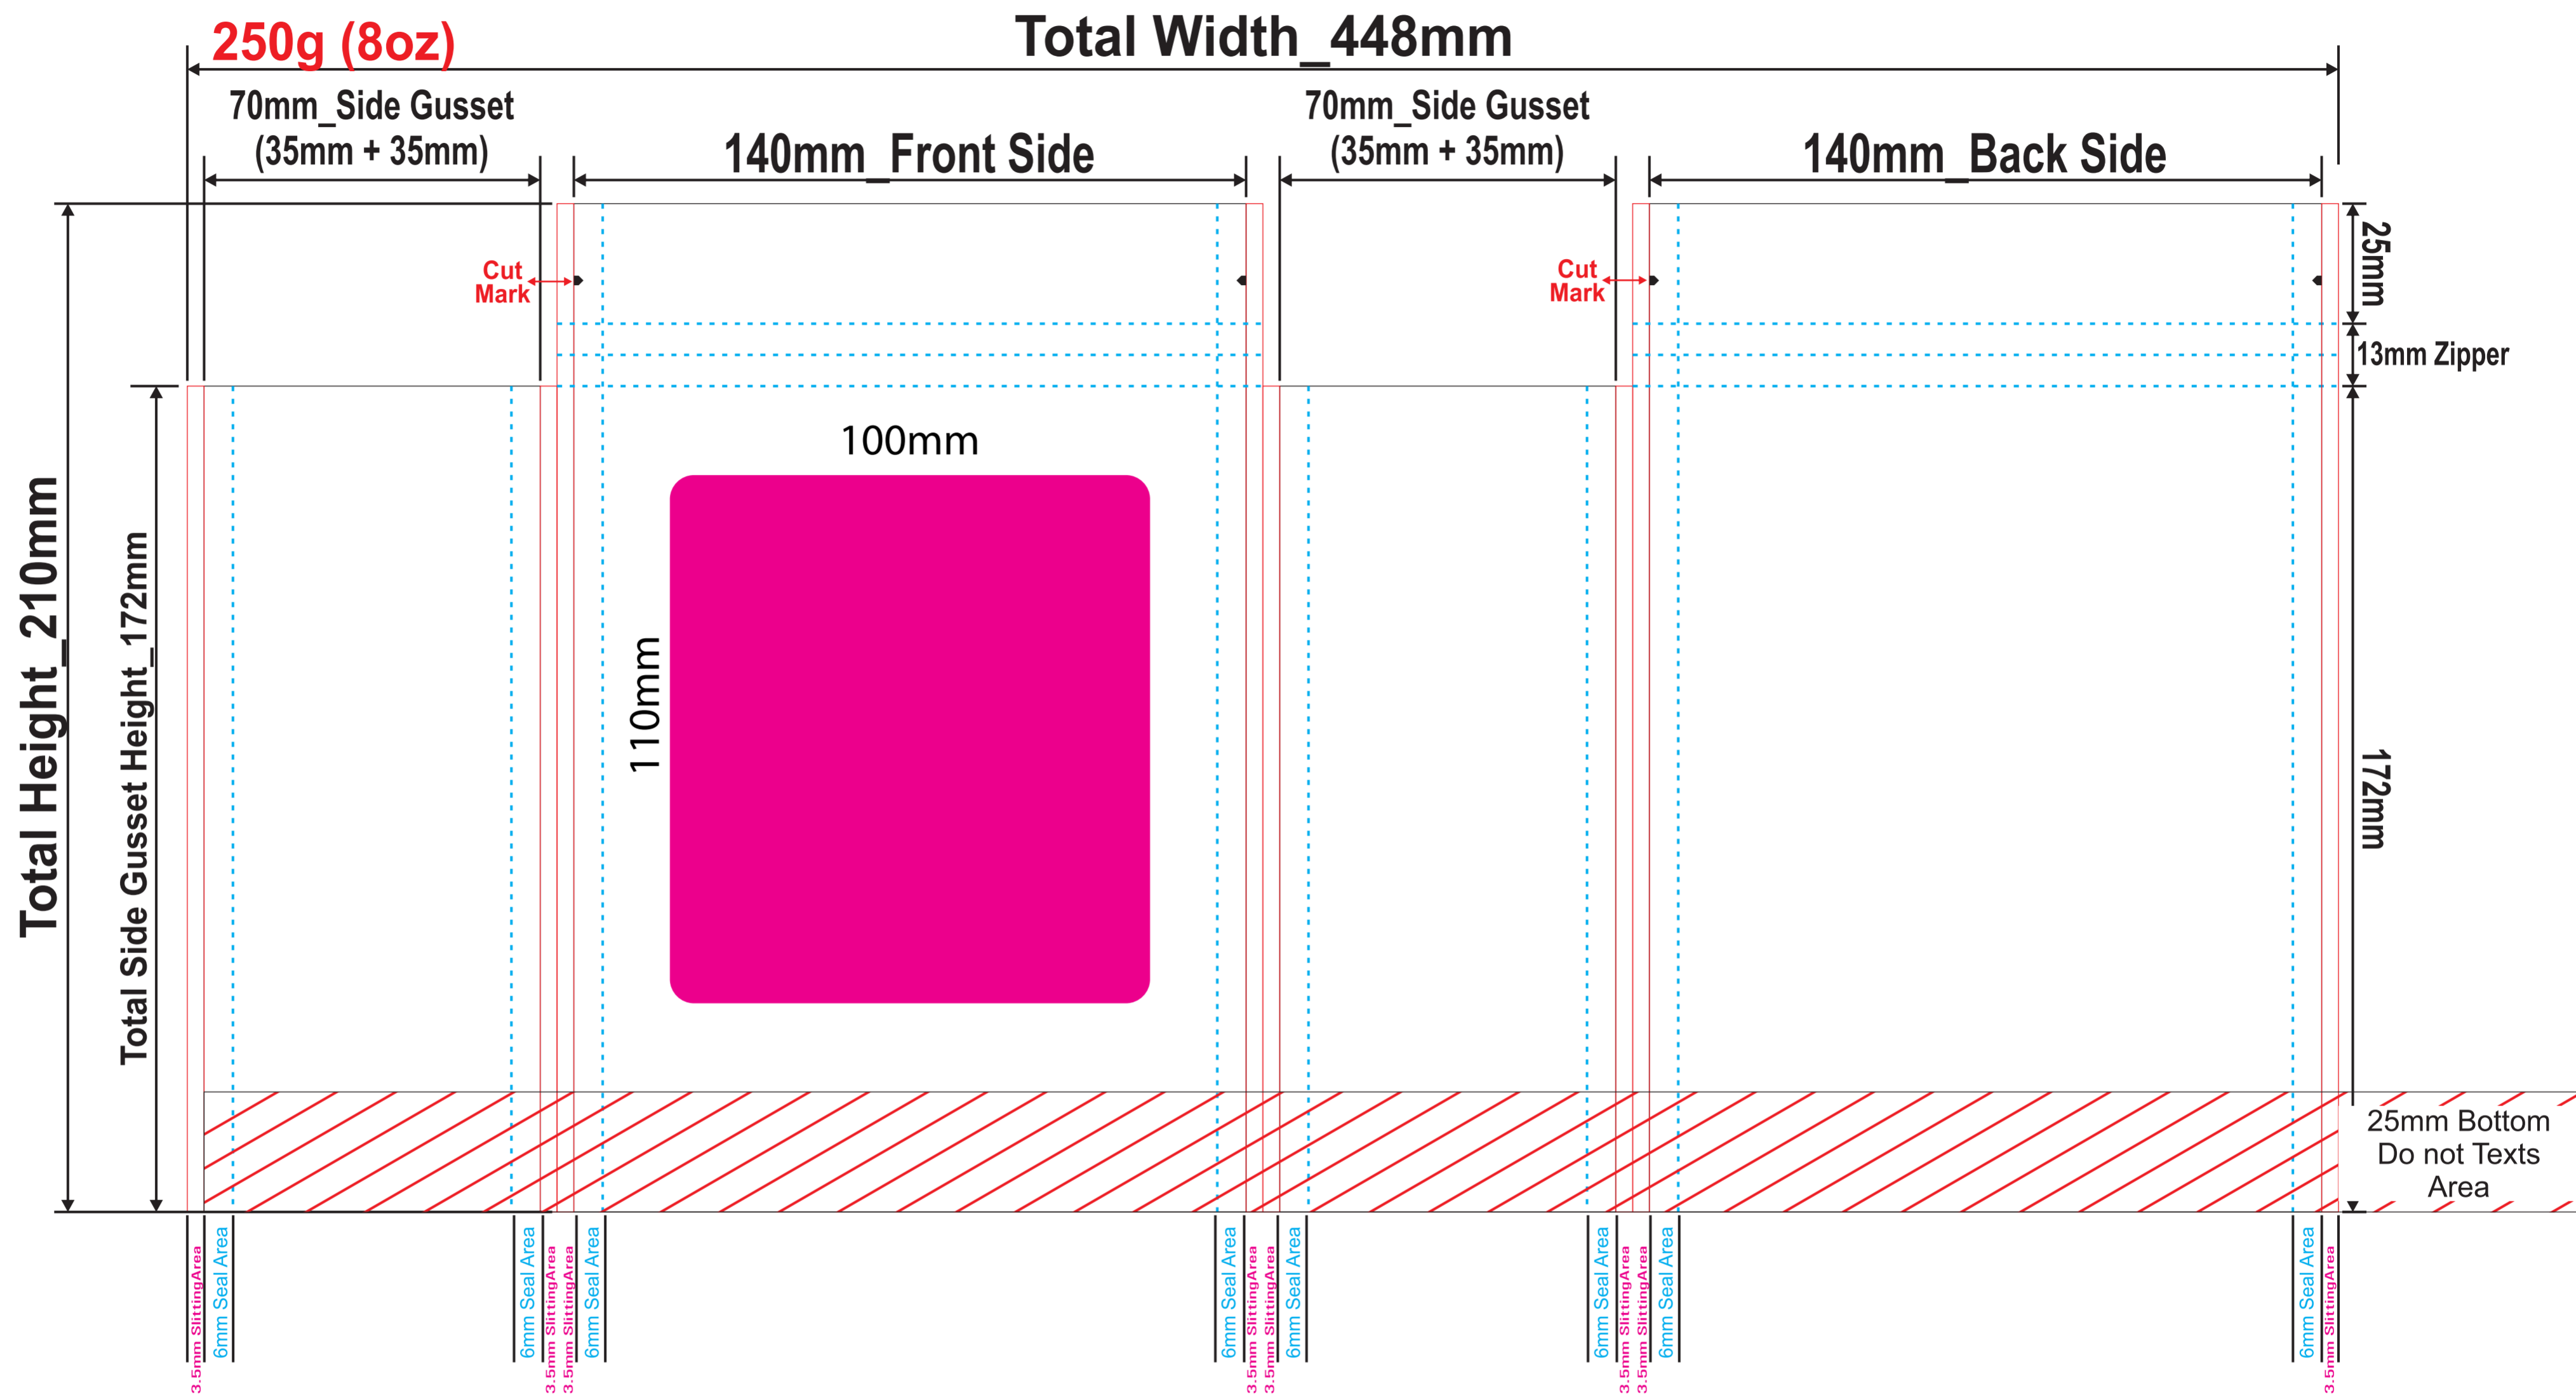

Flat Bottom With Zipper Die-line

Label Size:- 100mm x 110mm
Round Edge