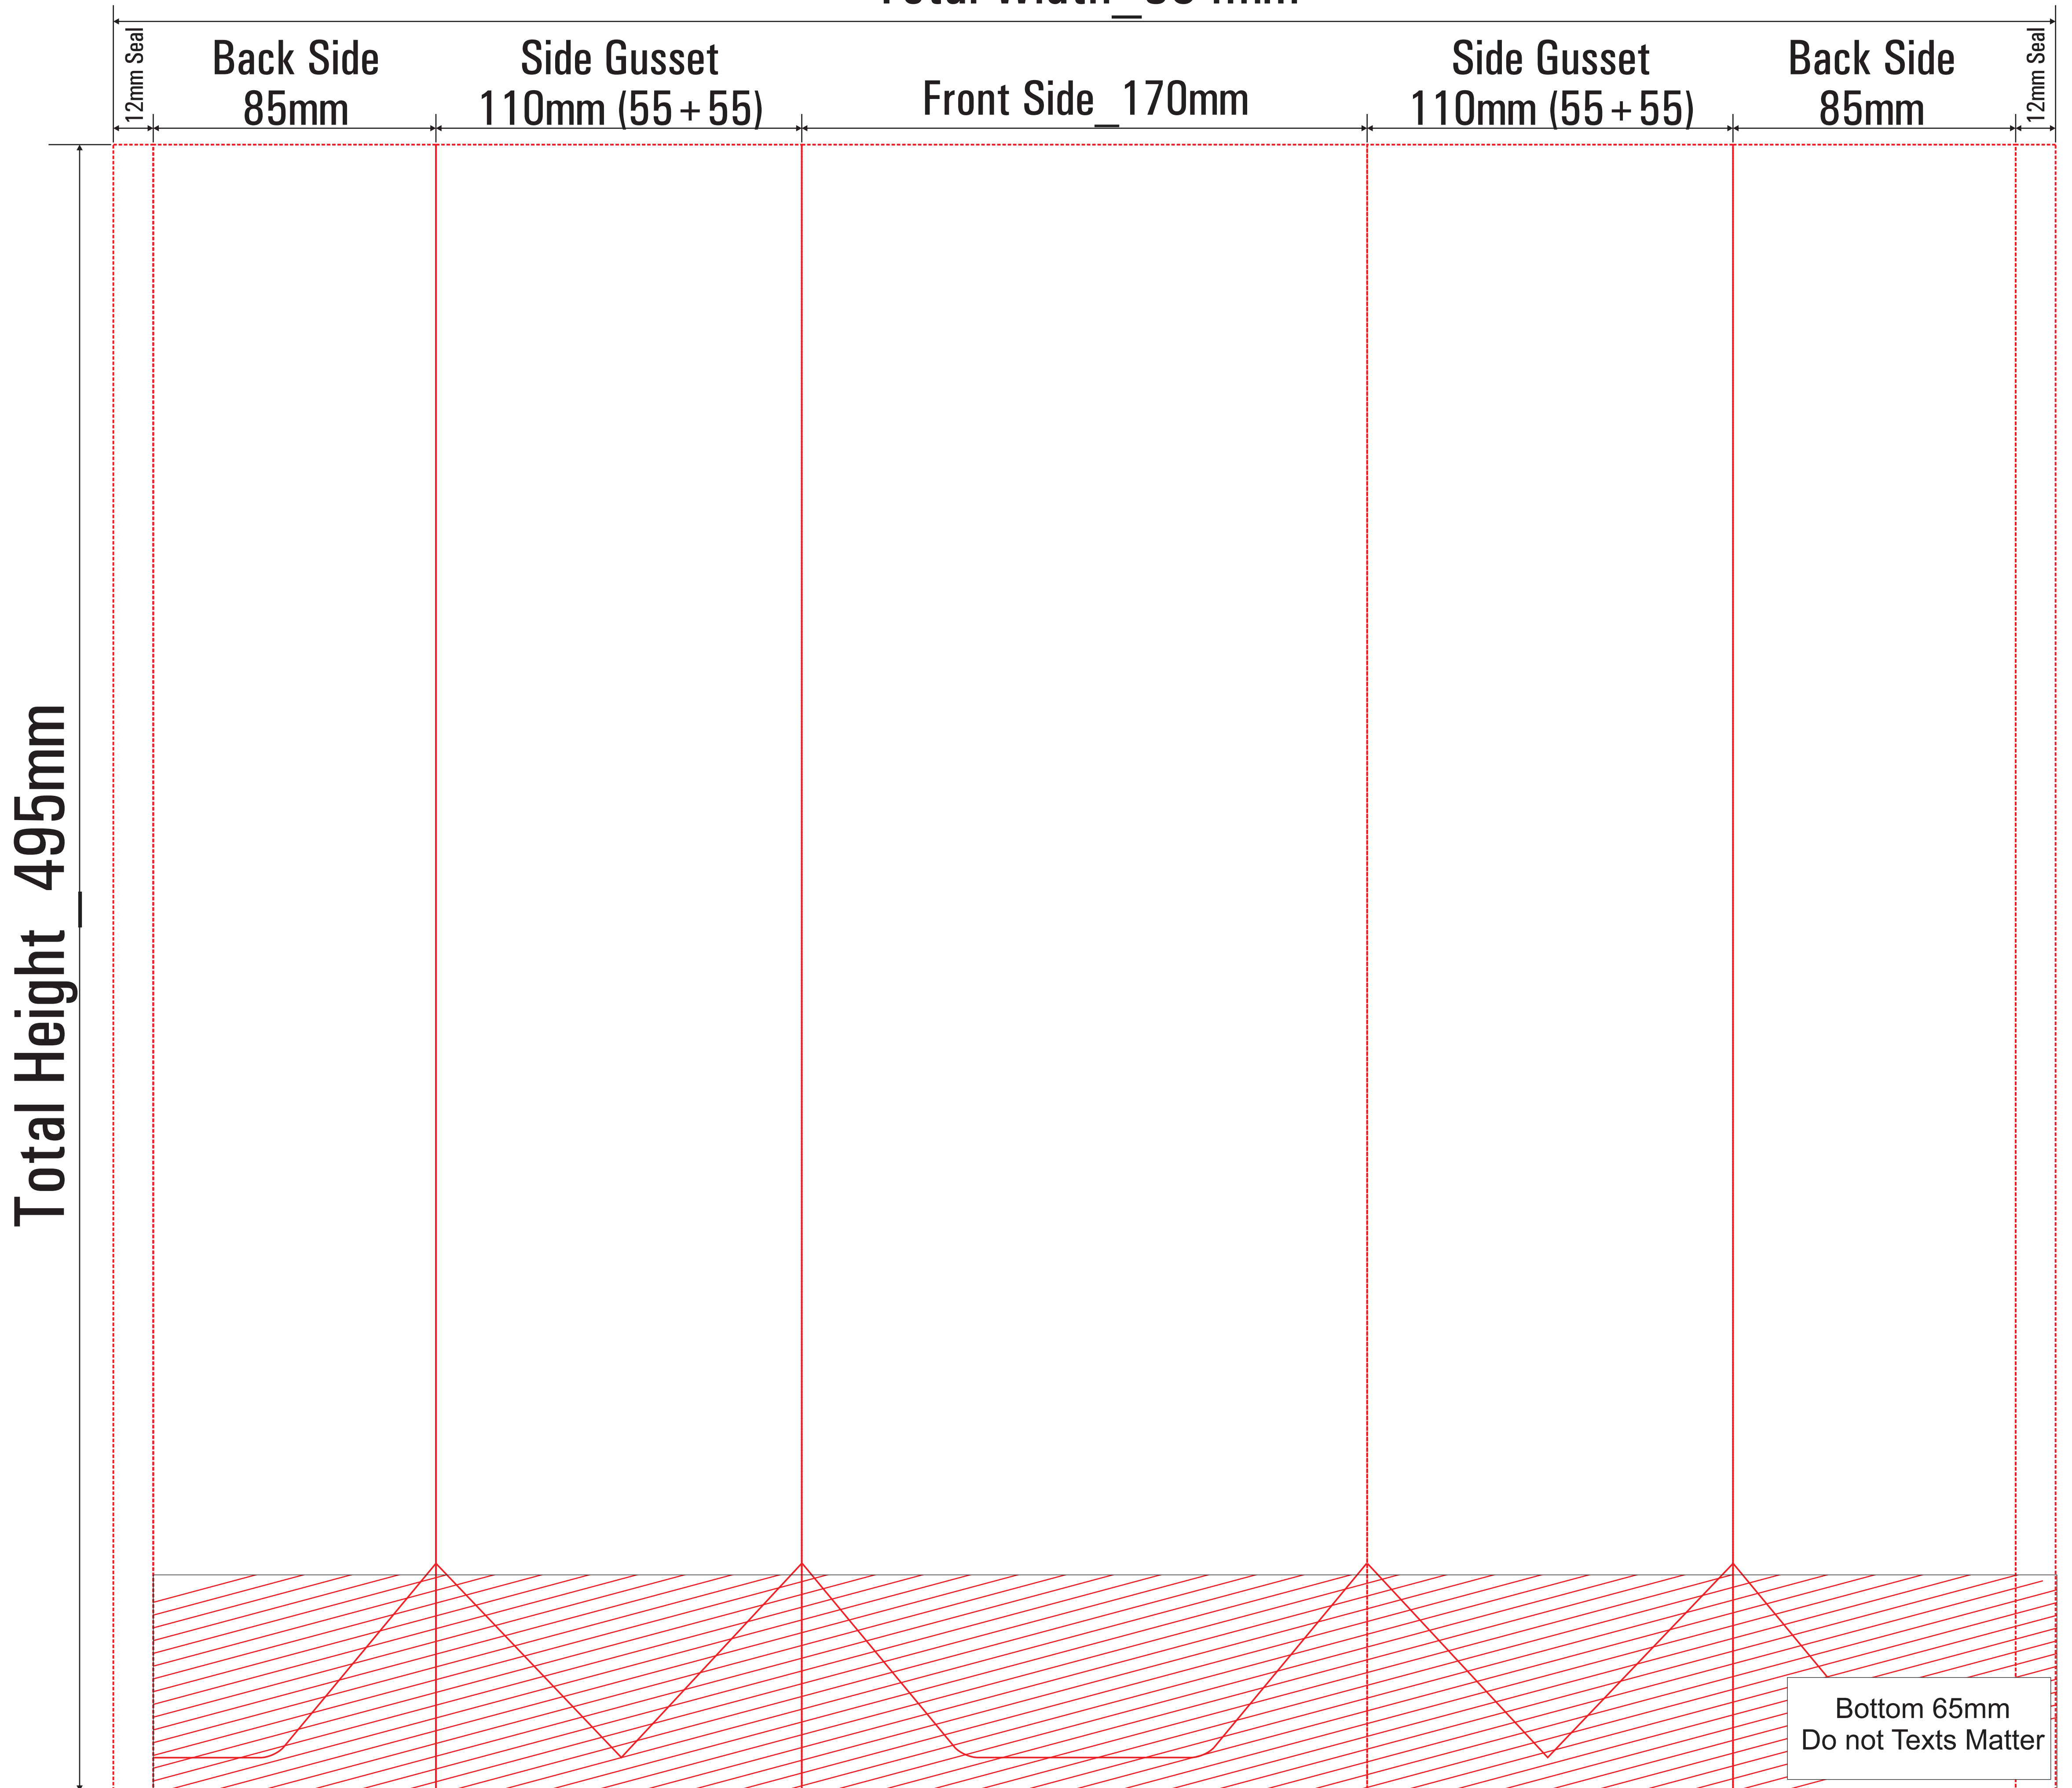

Side Gusset Central Seal 2Kg

Total Width 584mm

Bottom K-Seal

Total Height 495mm

12mm Seal

Back Side
85mm

Side Gusset
110mm (55 + 55)

Front Side 170mm

Side Gusset
110mm (55 + 55)

Back Side
85mm

12mm Seal

Bottom 65mm
Do not Texts Matter