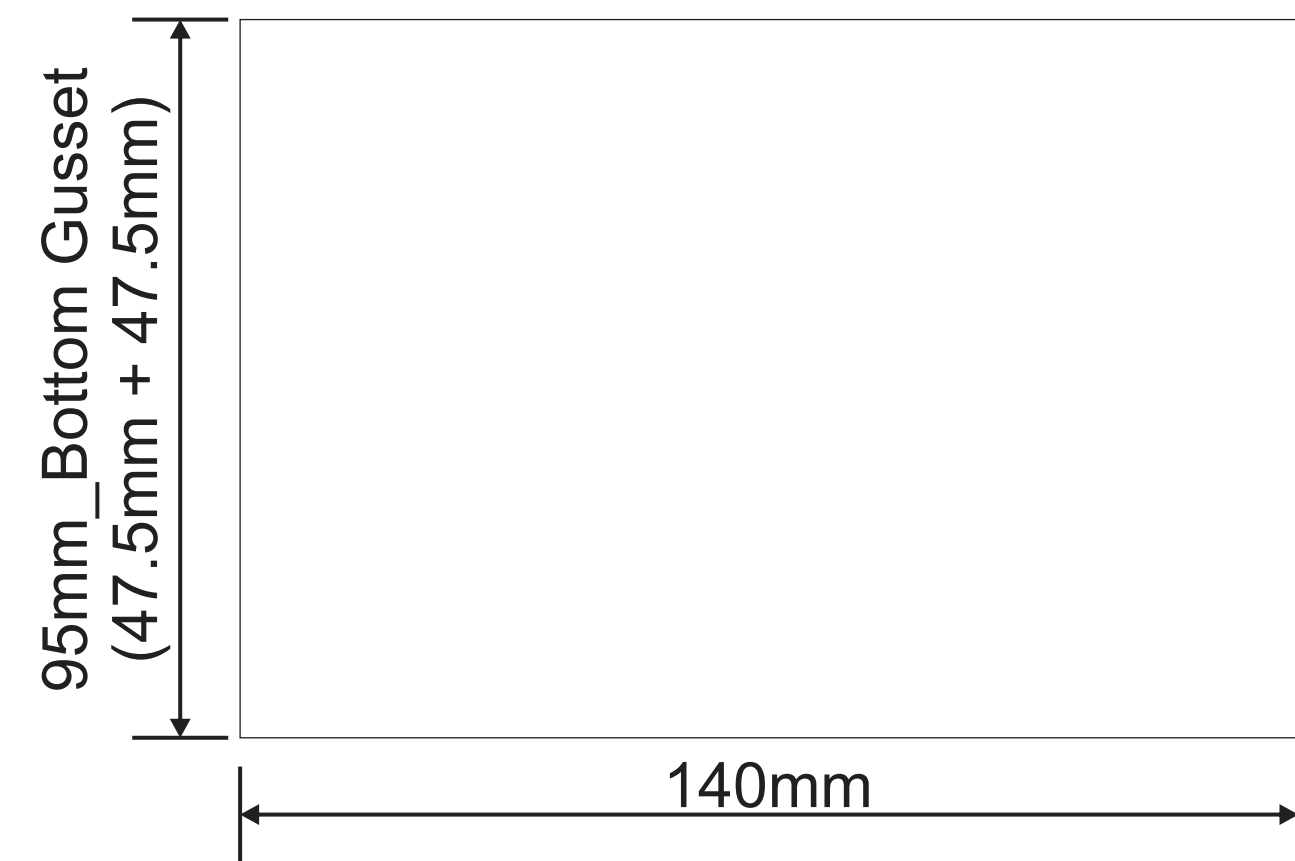

1kg_ Flat bottom Without zipper Without Valve Dieline

Total Width 498mm

Label Size: 110mm x 230mm
Round Edge