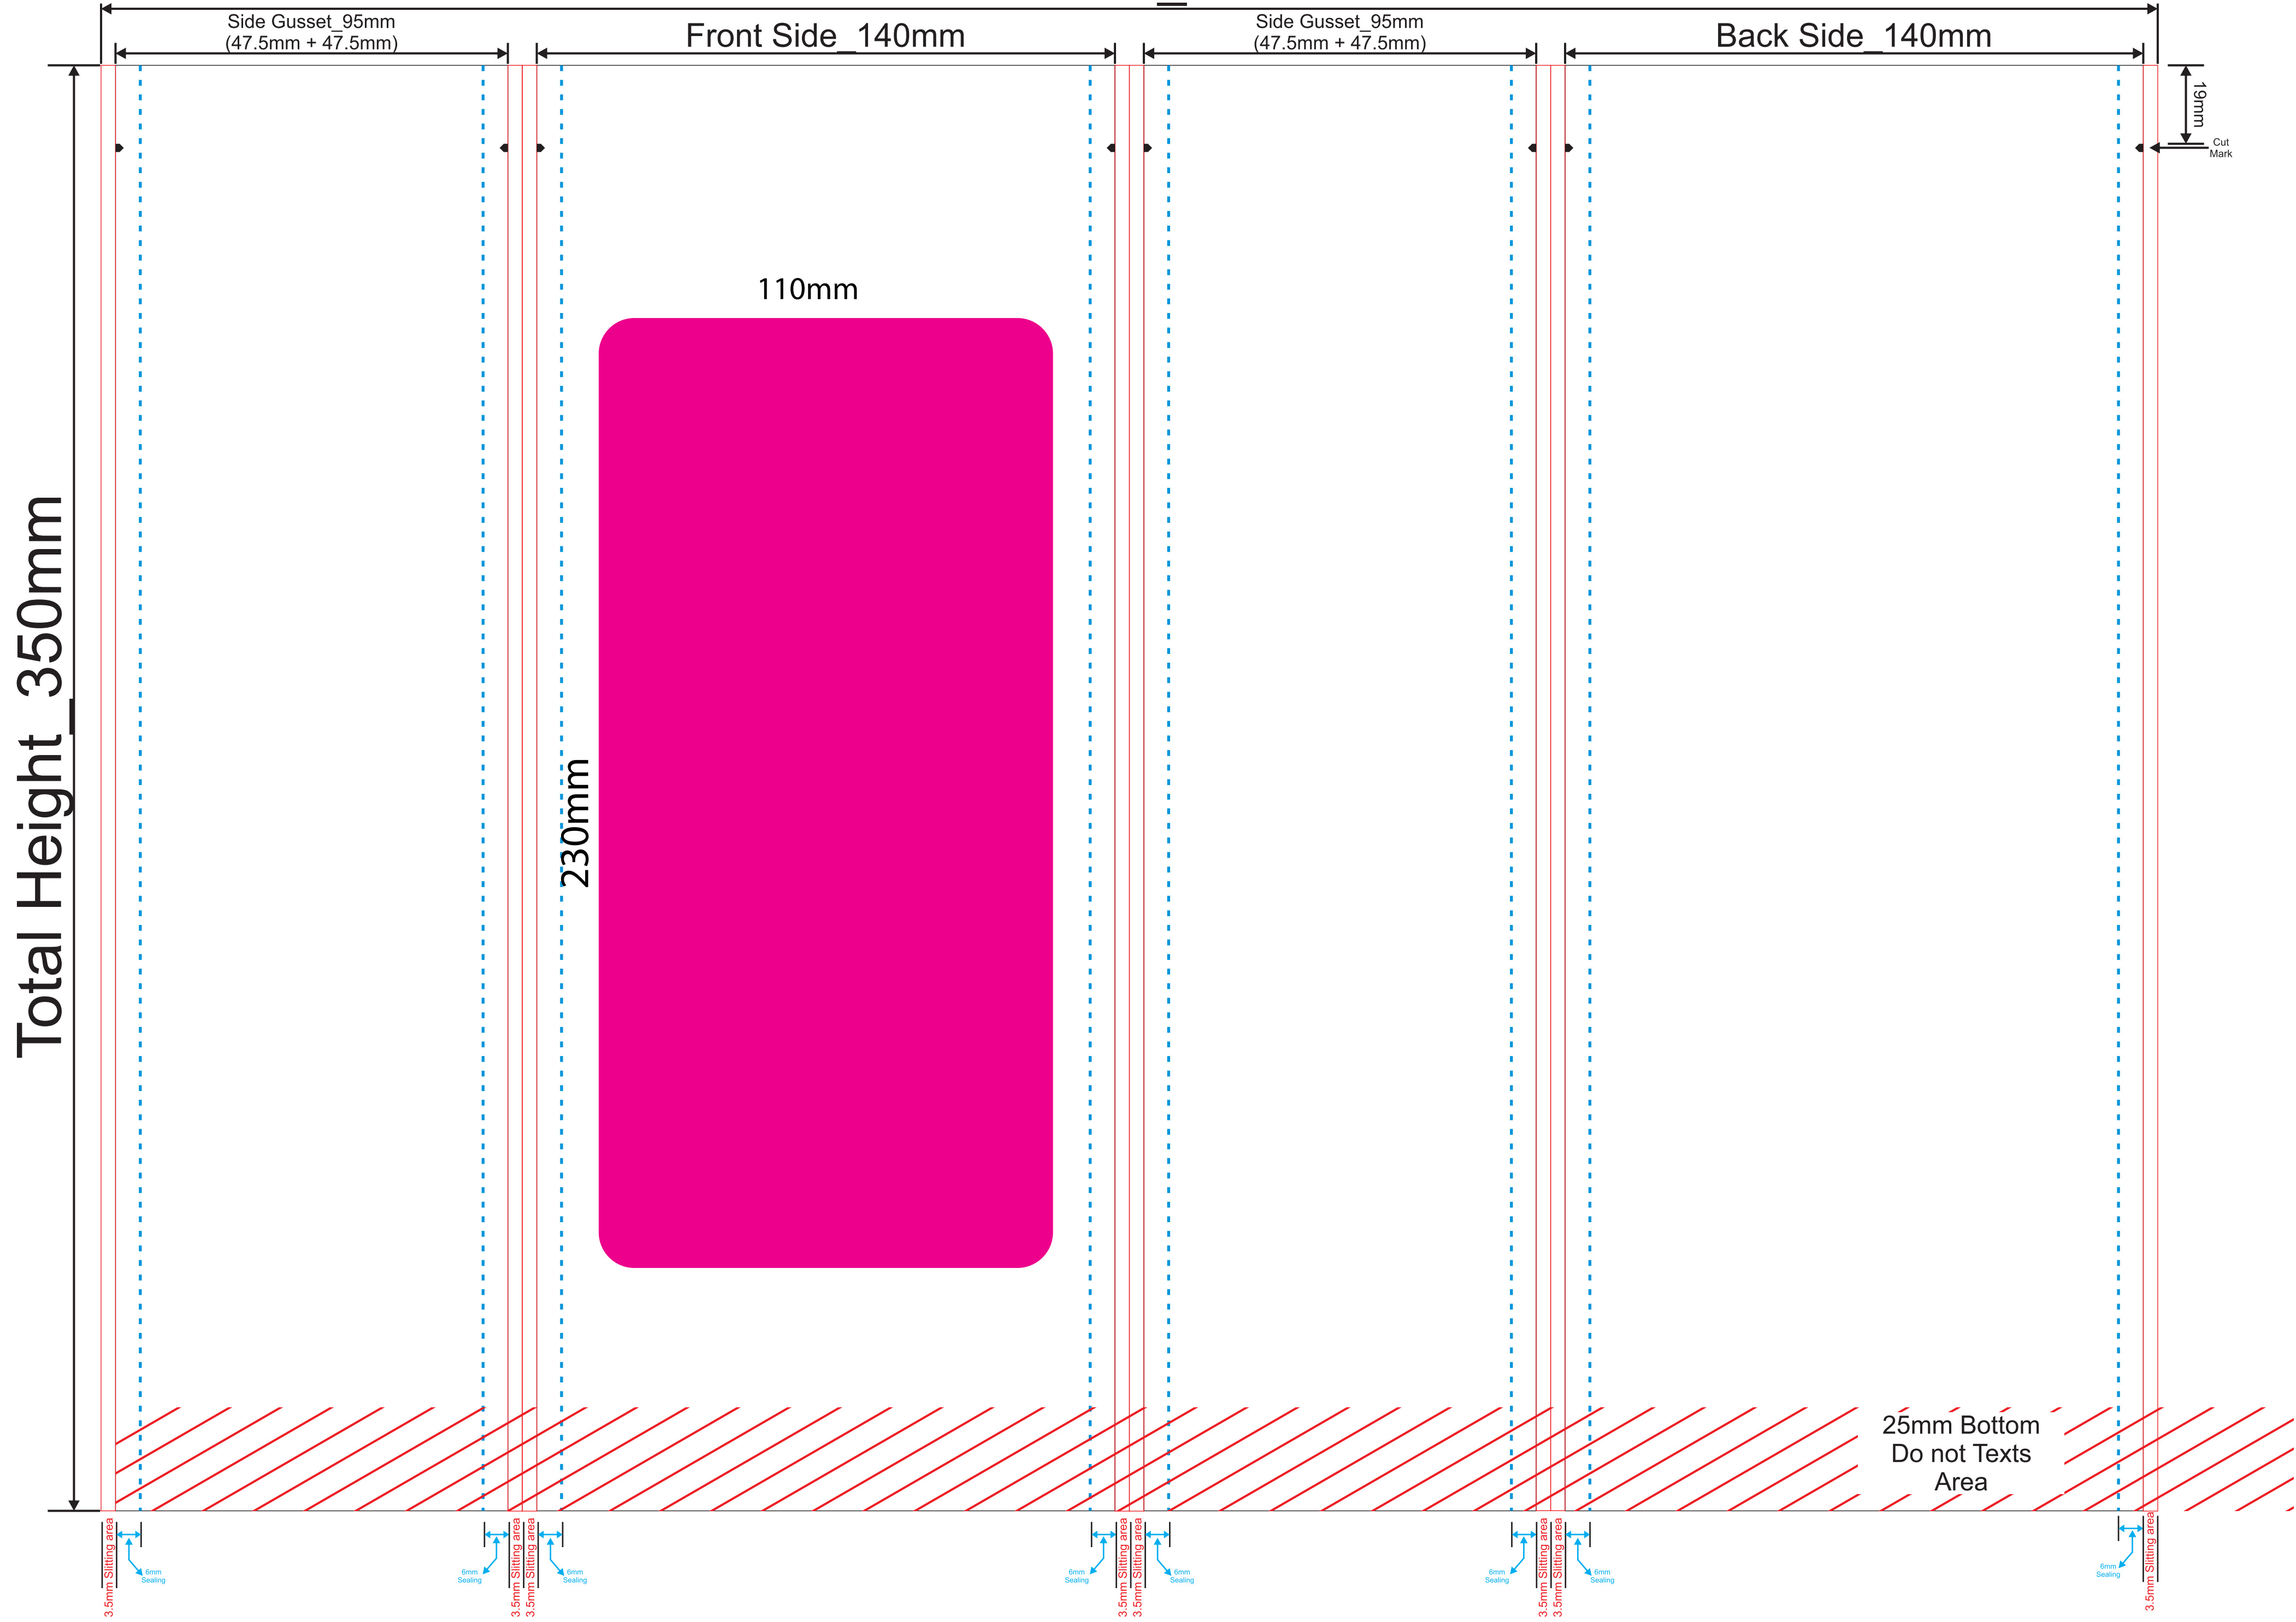

1kg_ Flat bottom Without zipper Without Valve Dieline

Total Width 498mm

Label Size: 110mm x 230mm
Round Edge