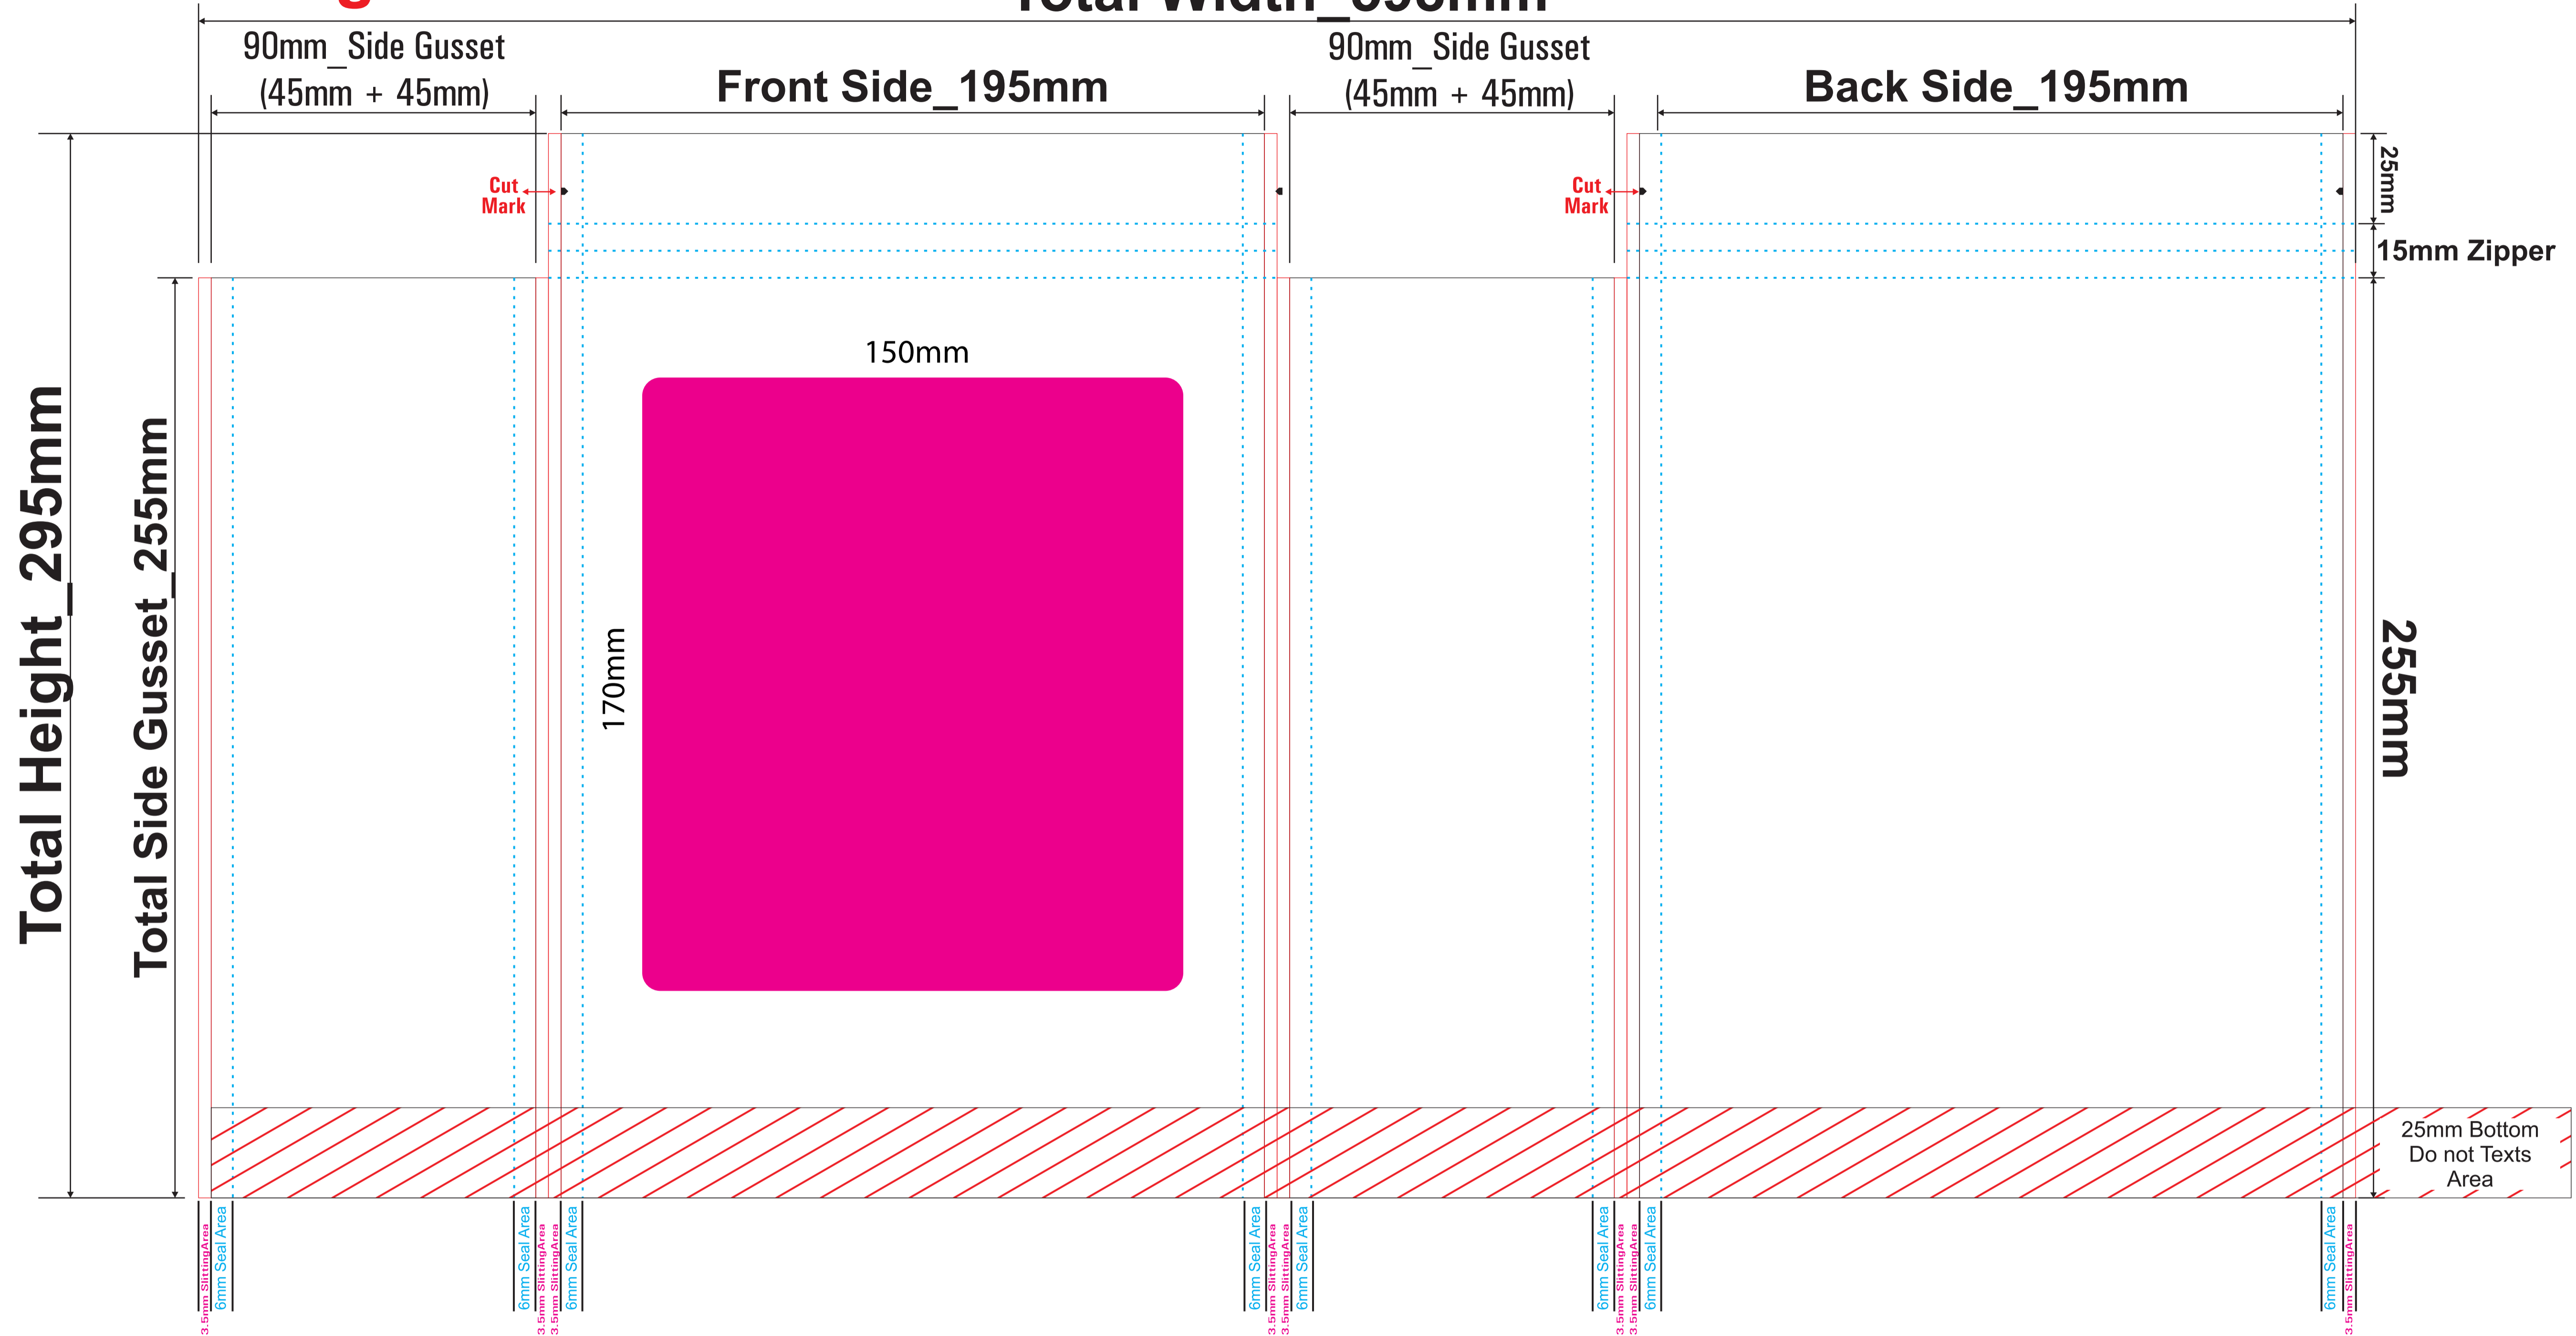

Flat Bottom With Zipper Die-line

1 Kg

Total Width_598mm

Total Height_295mm

Total Side Gusset_255mm

90mm Bottom Gusset (45mm + 45mm)

Label Size:- 150mm x 170mm

Round Edge