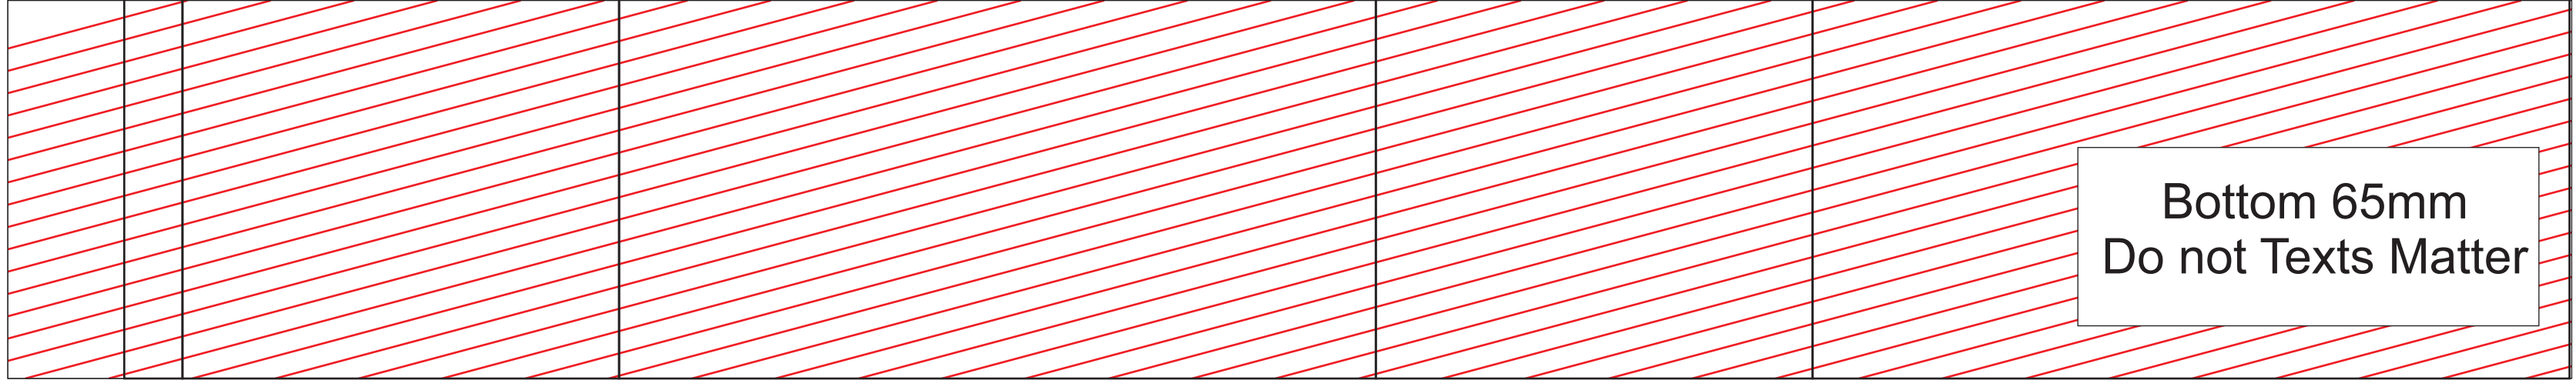

Total Width_440mm

20mm Seal | 10mm

Side Gusset_75mm

Front_130mm

Side Gusset_75mm

Back_130mm

Total Height_400mm

**Bottom 65mm
Do not Texts Matter**