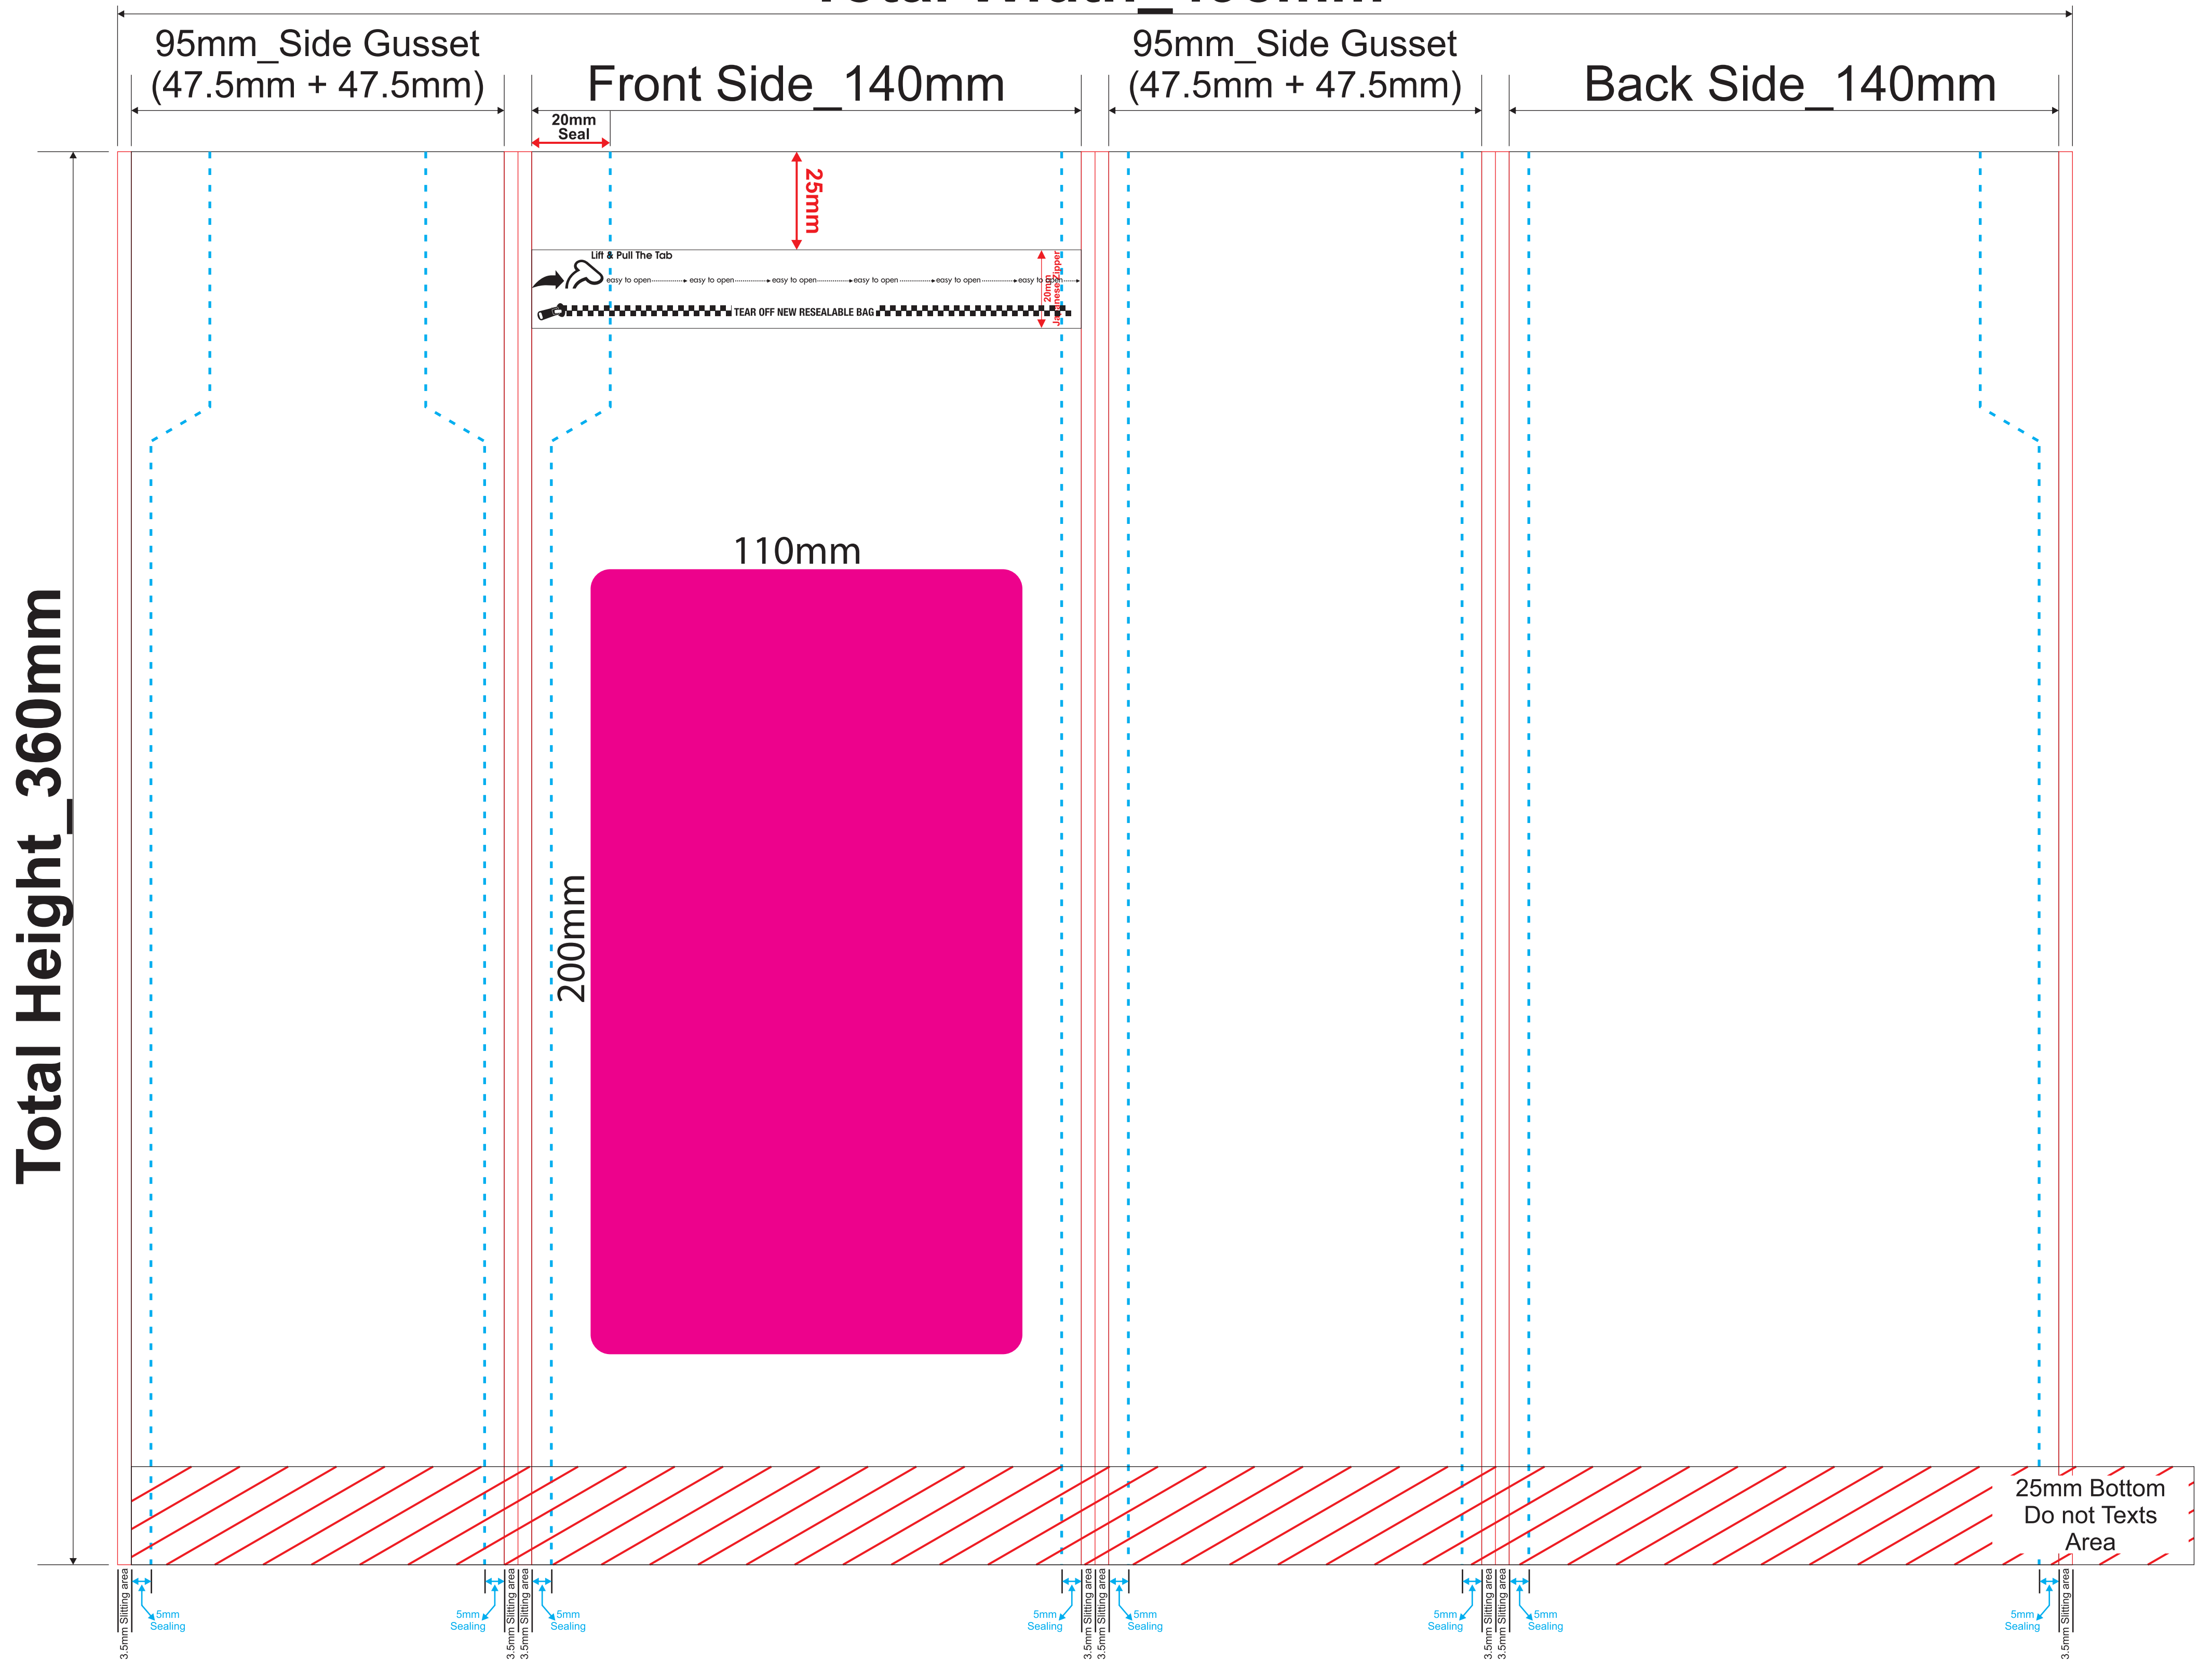

1Kg Flat Bottom With Tear Off Zipper Die-line

Total Width 498mm

Label Size:- 110mm x 200mm
Round Edge