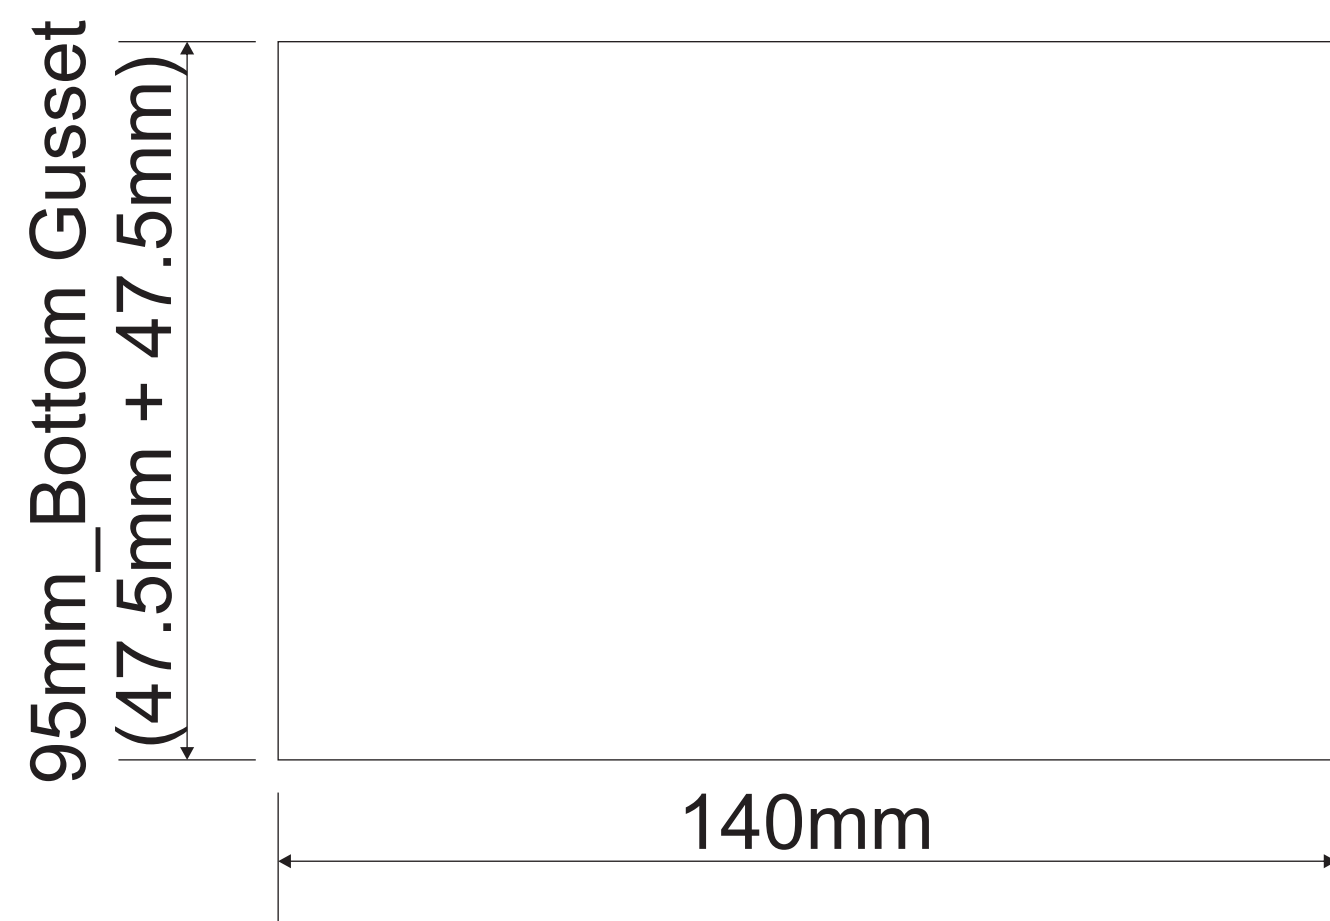

1Kg Flat Bottom With Tear Off Zipper Die-line

Total Width 498mm

Label Size:- 110mm x 200mm
Round Edge