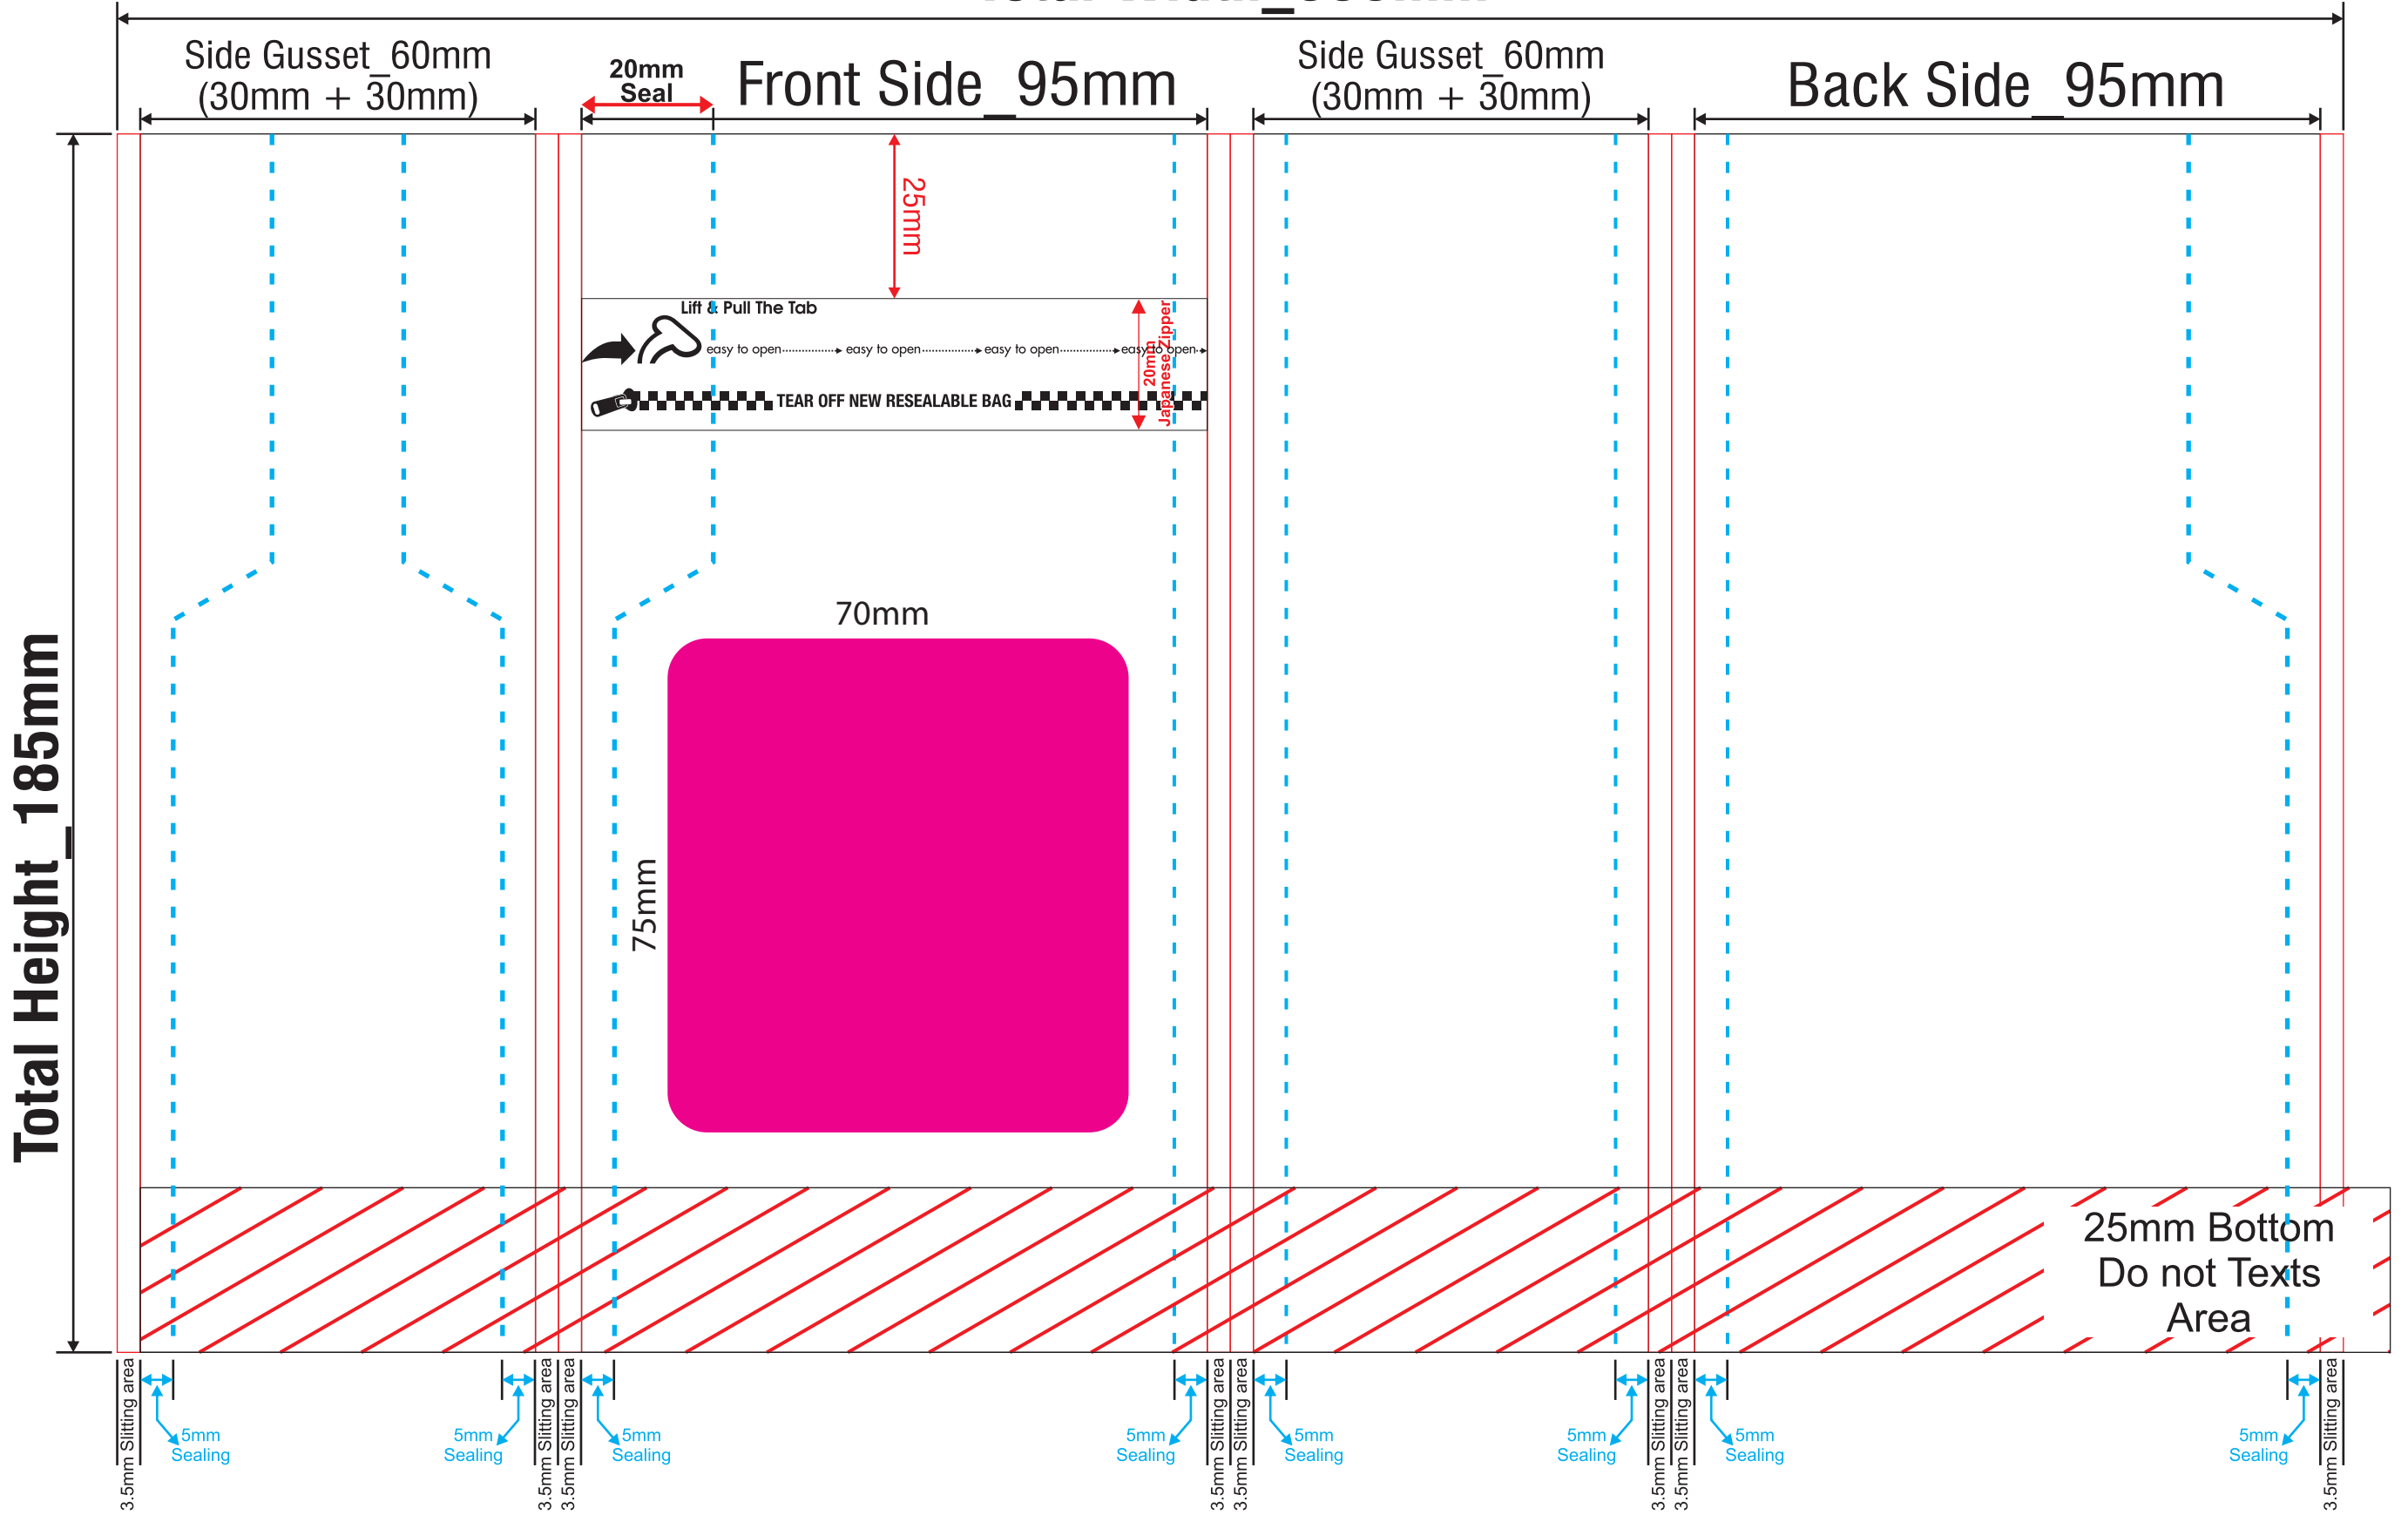

Flat Bottom with Tear Off Zipper Die-line

114g (4oz)

Total Width 338mm

Label Size:- 70mm x 75mm
Round Edge