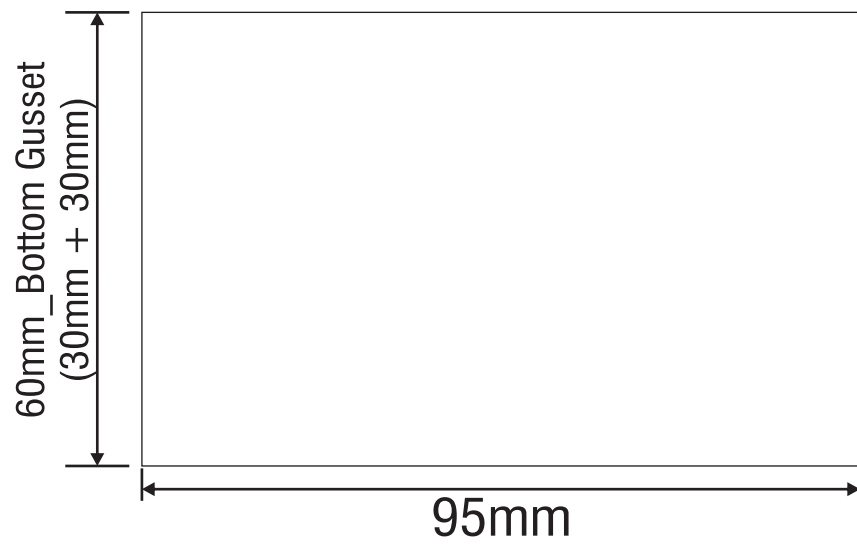

Flat Bottom with Tear Off Zipper Die-line

114g (4oz)

Total Width 338mm

Label Size:- 70mm x 75mm
Round Edge