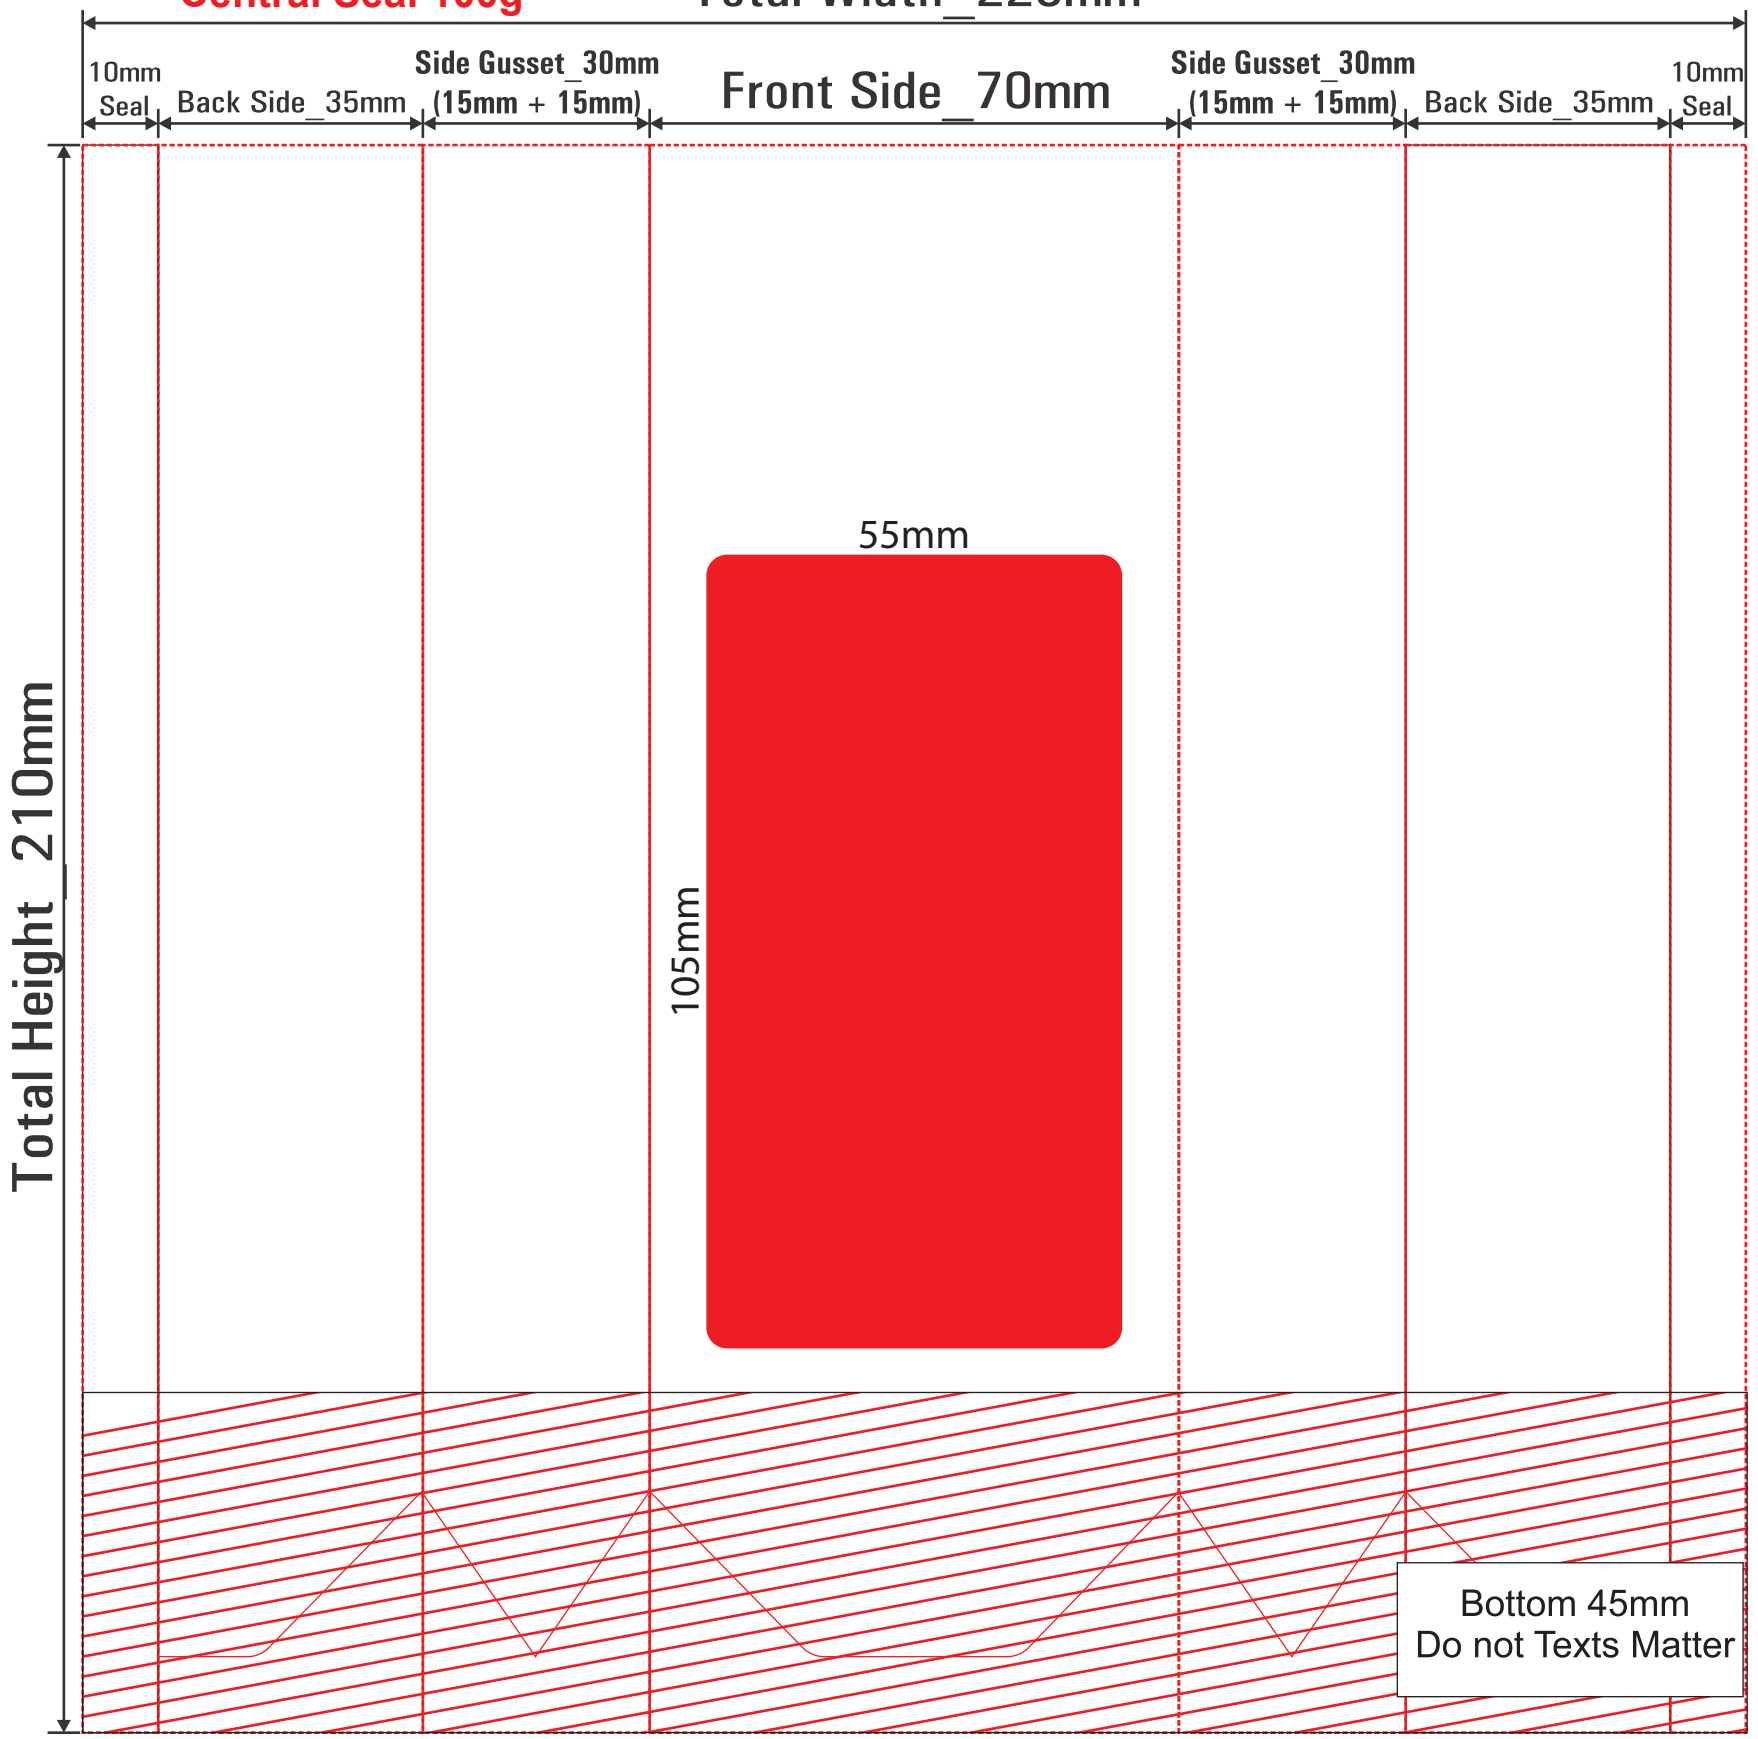

**Side Gusset
Central Seal 100g**

Total Width 220mm

Bottom K-Seal

10mm
Seal

Back Side 35mm

Side Gusset 30mm
(15mm + 15mm)

Front Side 70mm

Side Gusset 30mm
(15mm + 15mm)

Back Side 35mm

10mm
Seal

Total Height 210mm

105mm

55mm

Bottom 45mm
Do not Texts Matter