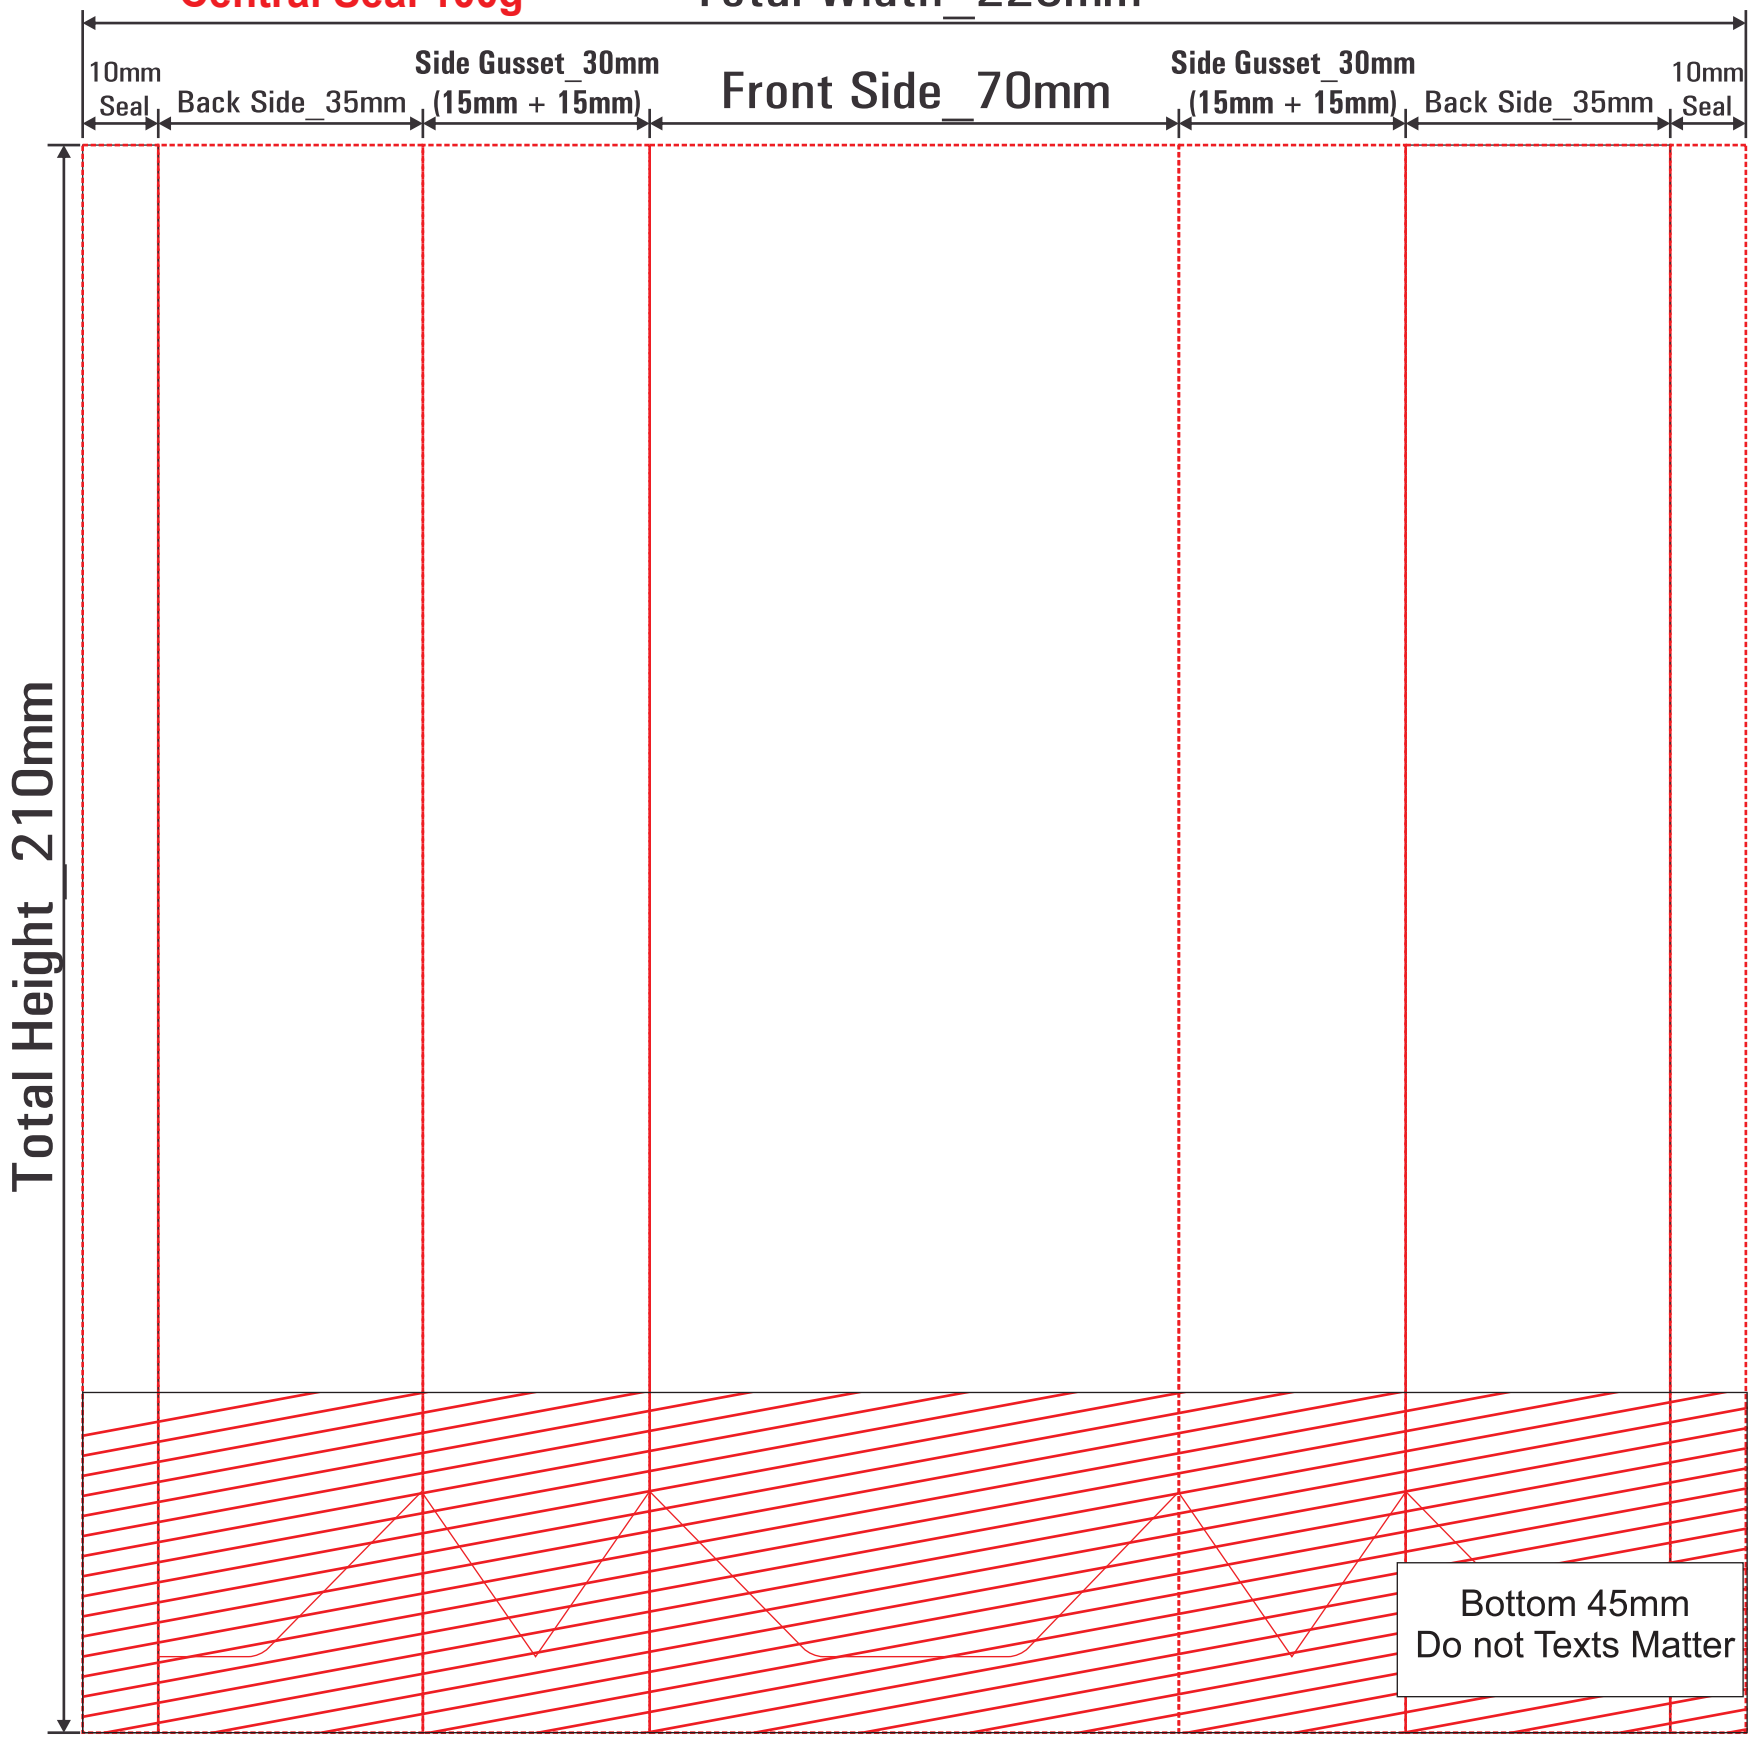

**Side Gusset
Central Seal 100g**

Total Width 220mm

Bottom K-Seal

10mm
Seal

Back Side 35mm

Side Gusset 30mm
(15mm + 15mm)

Front Side 70mm

Side Gusset 30mm
(15mm + 15mm)

Back Side 35mm

10mm
Seal

Total Height 210mm

Bottom 45mm
Do not Texts Matter